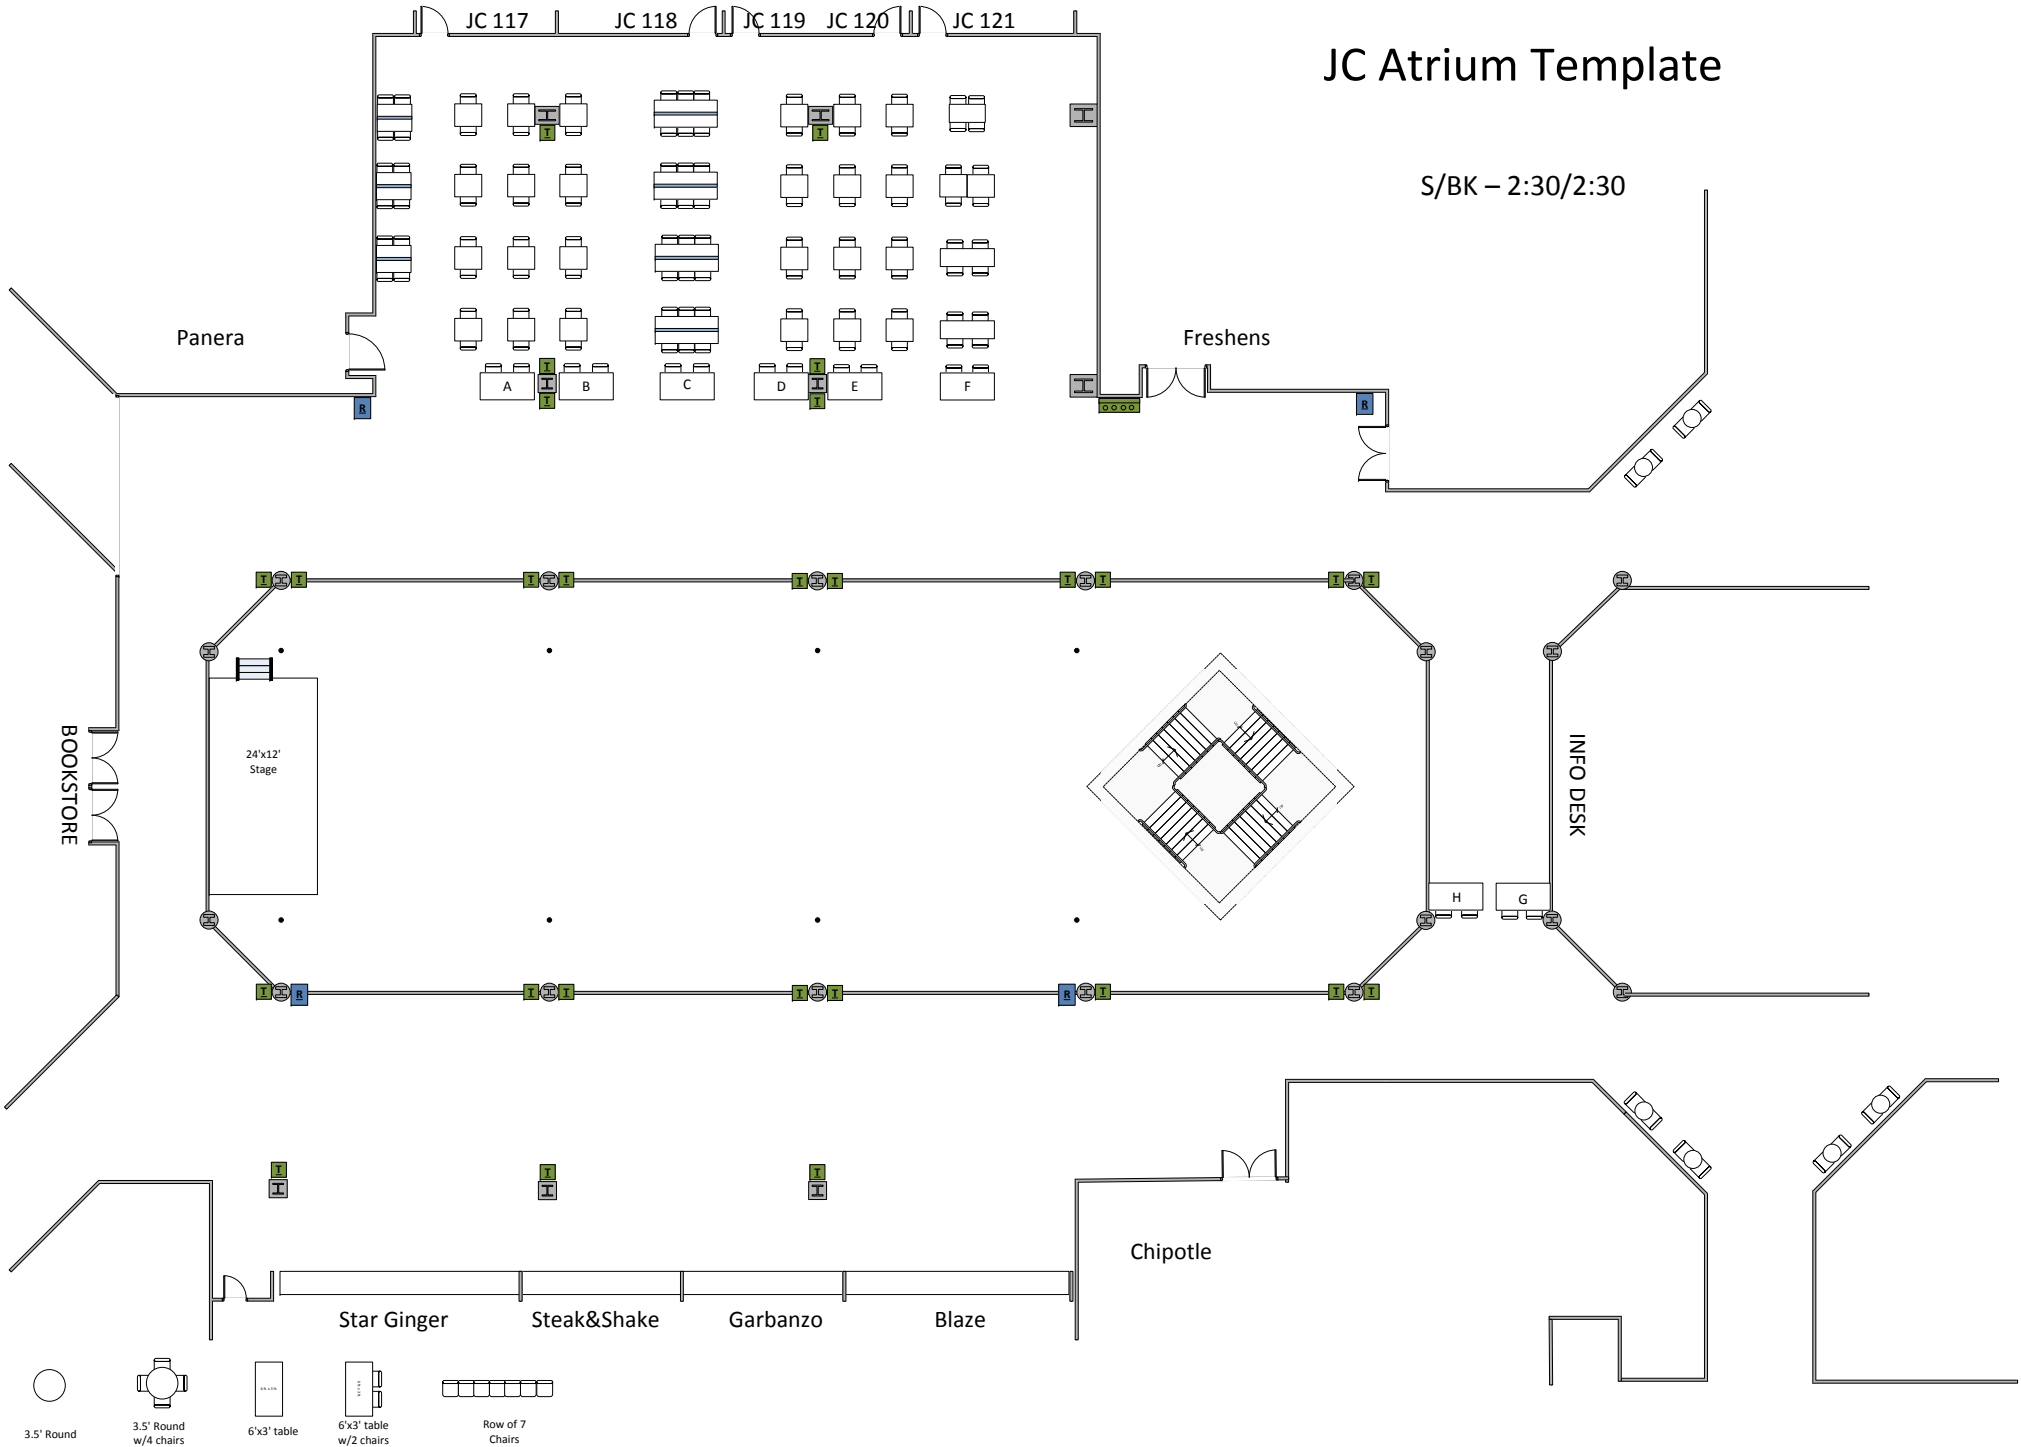

JC Atrium Template

S/BK - 2:30/2:30

Panera

Freshens

BOOKSTORE

24'x12'
Stage

INFO DESK

Chipotle

Star Ginger

Steak&Shake

Garbanzo

Blaze

3.5' Round

3.5' Round w/4 chairs

6'x3' table

6'x3' table w/2 chairs

Row of 7 Chairs