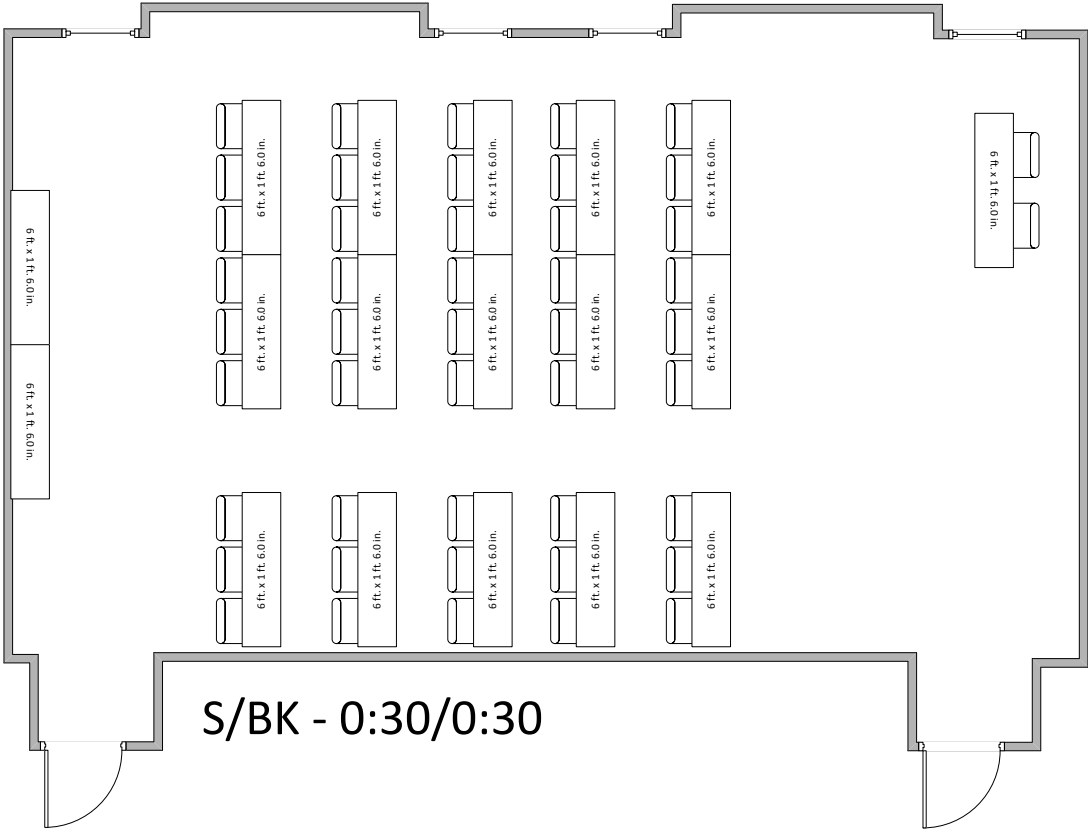

Student Union Building I

Venue Set-ups

SUB I Meeting Room 3A

SUB I Meeting Room 3B

SUB I Meeting Room 3A

SUB I Meeting Room 3B

SUB I Meeting Room 3A

SUB I Meeting Room 3B

SUB I Meeting Room 3A

SUB I Meeting Room 3B

Standard - Patriot's Lounge