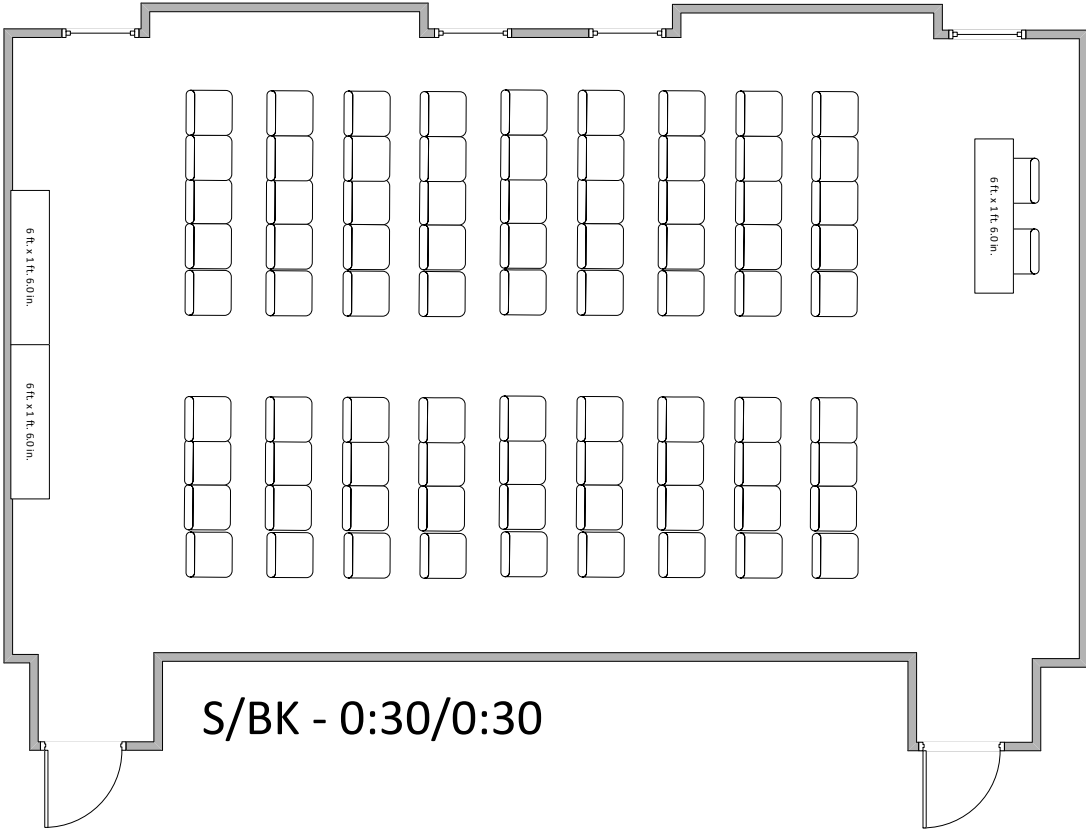

Student Union Building I

Venue Set-ups

SUB I Meeting Room 3A

SUB I Meeting Room 3B

SUB I Meeting Room 3A

SUB I Meeting Room 3B

SUB I Meeting Room 3A

SUB I Meeting Room 3B

SUB I Meeting Room 3A

SUB I Meeting Room 3B

Standard - Patriot's Lounge