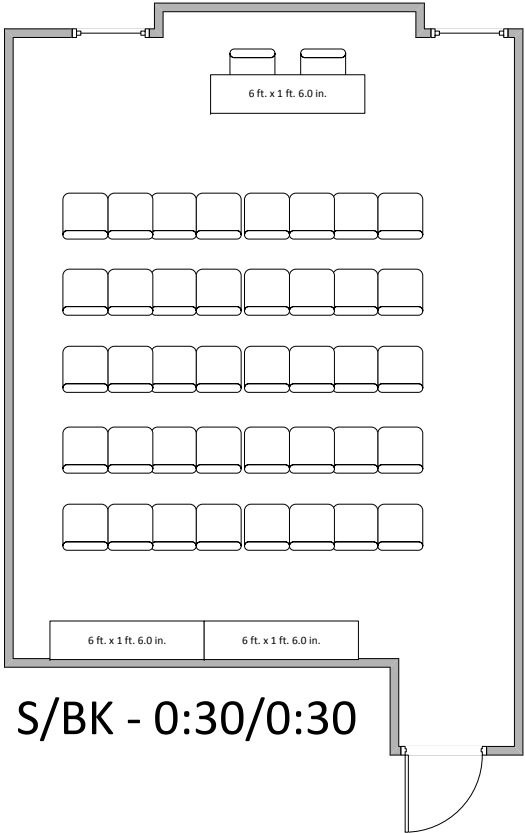

Student Union Building I

Venue Set-ups

SUB I Meeting Room 3A

SUB I Meeting Room 3B

SUB I Meeting Room 3A

SUB I Meeting Room 3B

SUB I Meeting Room 3A

SUB I Meeting Room 3B

SUB I Meeting Room 3A

SUB I Meeting Room 3B

Standard - Patriot's Lounge