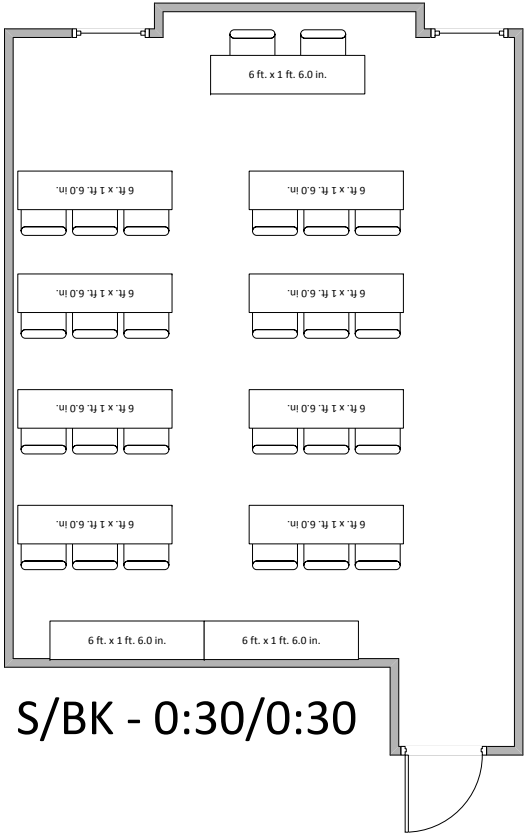

Student Union Building I

Venue Set-ups

SUB I Meeting Room 3A

SUB I Meeting Room 3B

SUB I Meeting Room 3A

SUB I Meeting Room 3B

SUB I Meeting Room 3A

SUB I Meeting Room 3B

SUB I Meeting Room 3A

SUB I Meeting Room 3B

Standard - Patriot's Lounge