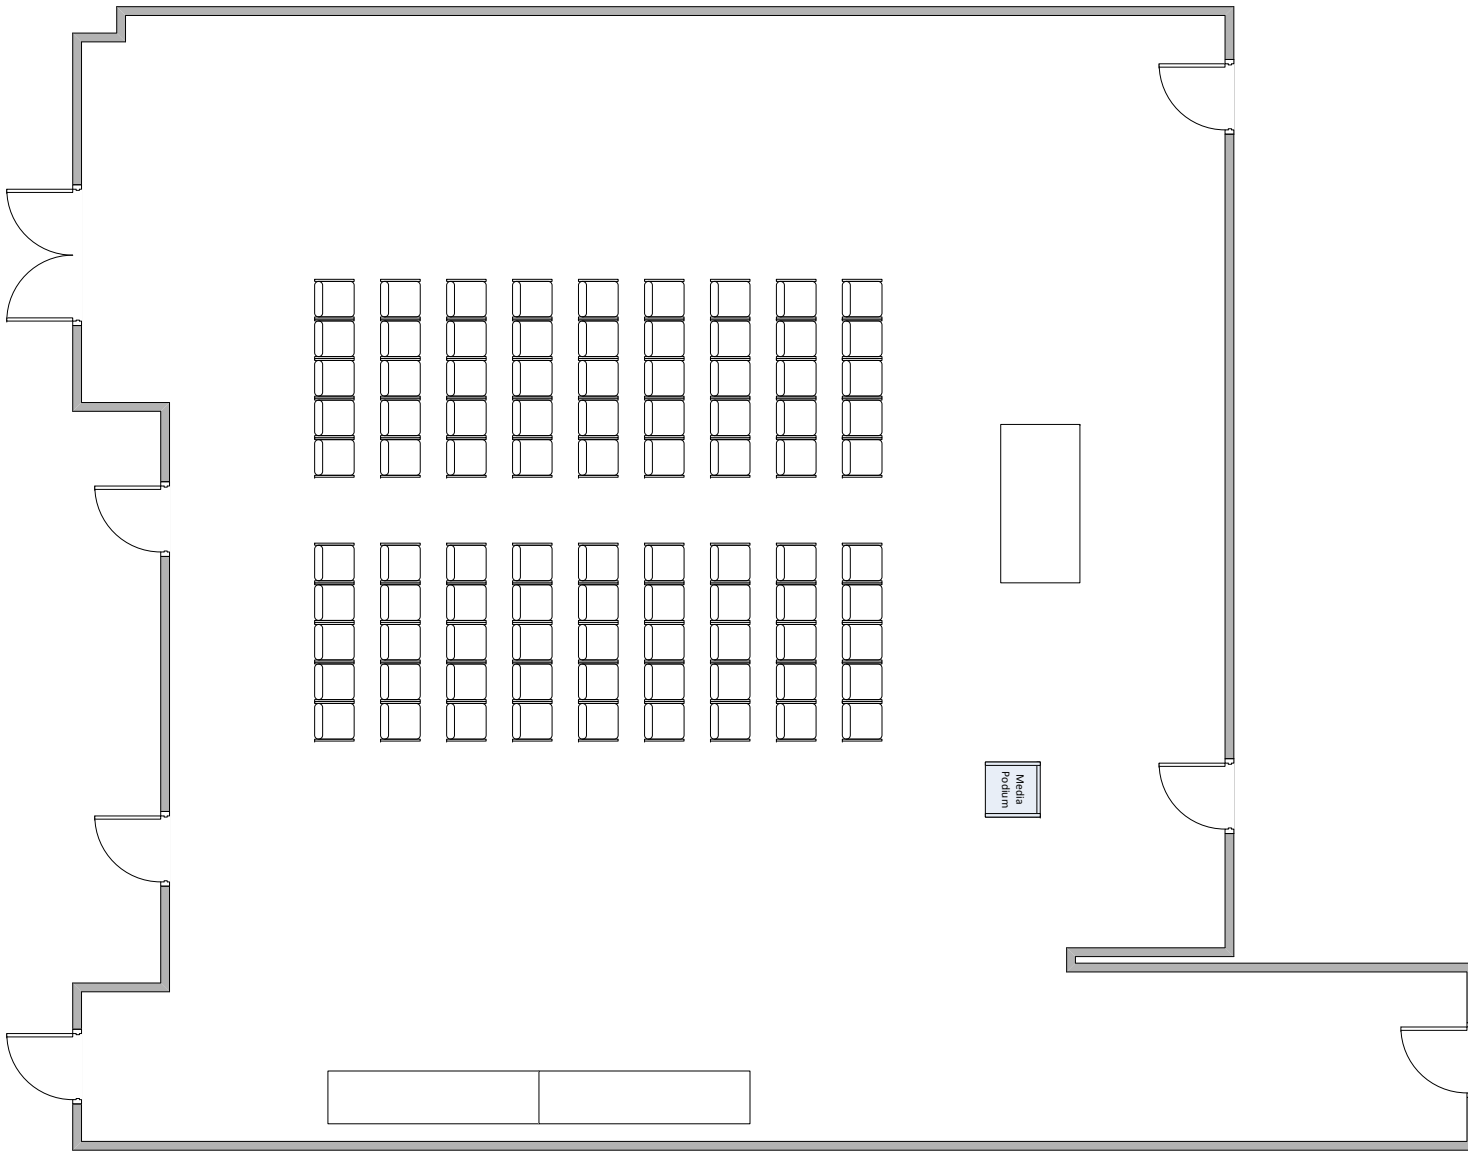

Research Hall

Venue Set-ups

Media
Podium

5' Round with 8
chairs

3'x6' Table

2'x8' Table

5 chairs

**Research 163
Classroom/33
S/BK – 0:30/0:30**

5' Round with 8 chairs

3'x6' Table

2'x8' Table

5 chairs

**Research 163
Conf. Square/34
S/BK – 0:30/0:30**

5' Round with 8 chairs

3'x6' Table

2'x8' Table

5 chairs

**Research 163
Rounds/72
S/BK – 0:30/0:30**

5' Round with 8 chairs

3'x6' Table

2'x8' Table

5 chairs

Research 163
U-Shape/26
S/BK – 0:30/0:30

5' Round with 8 chairs

3'x6' Table

2'x8' Table

5 chairs

**Research 163
Theater/90
S/BK – 0:30/0:30**

5' Round with 8 chairs

3'x6' Table

2'x8' Table

5 chairs