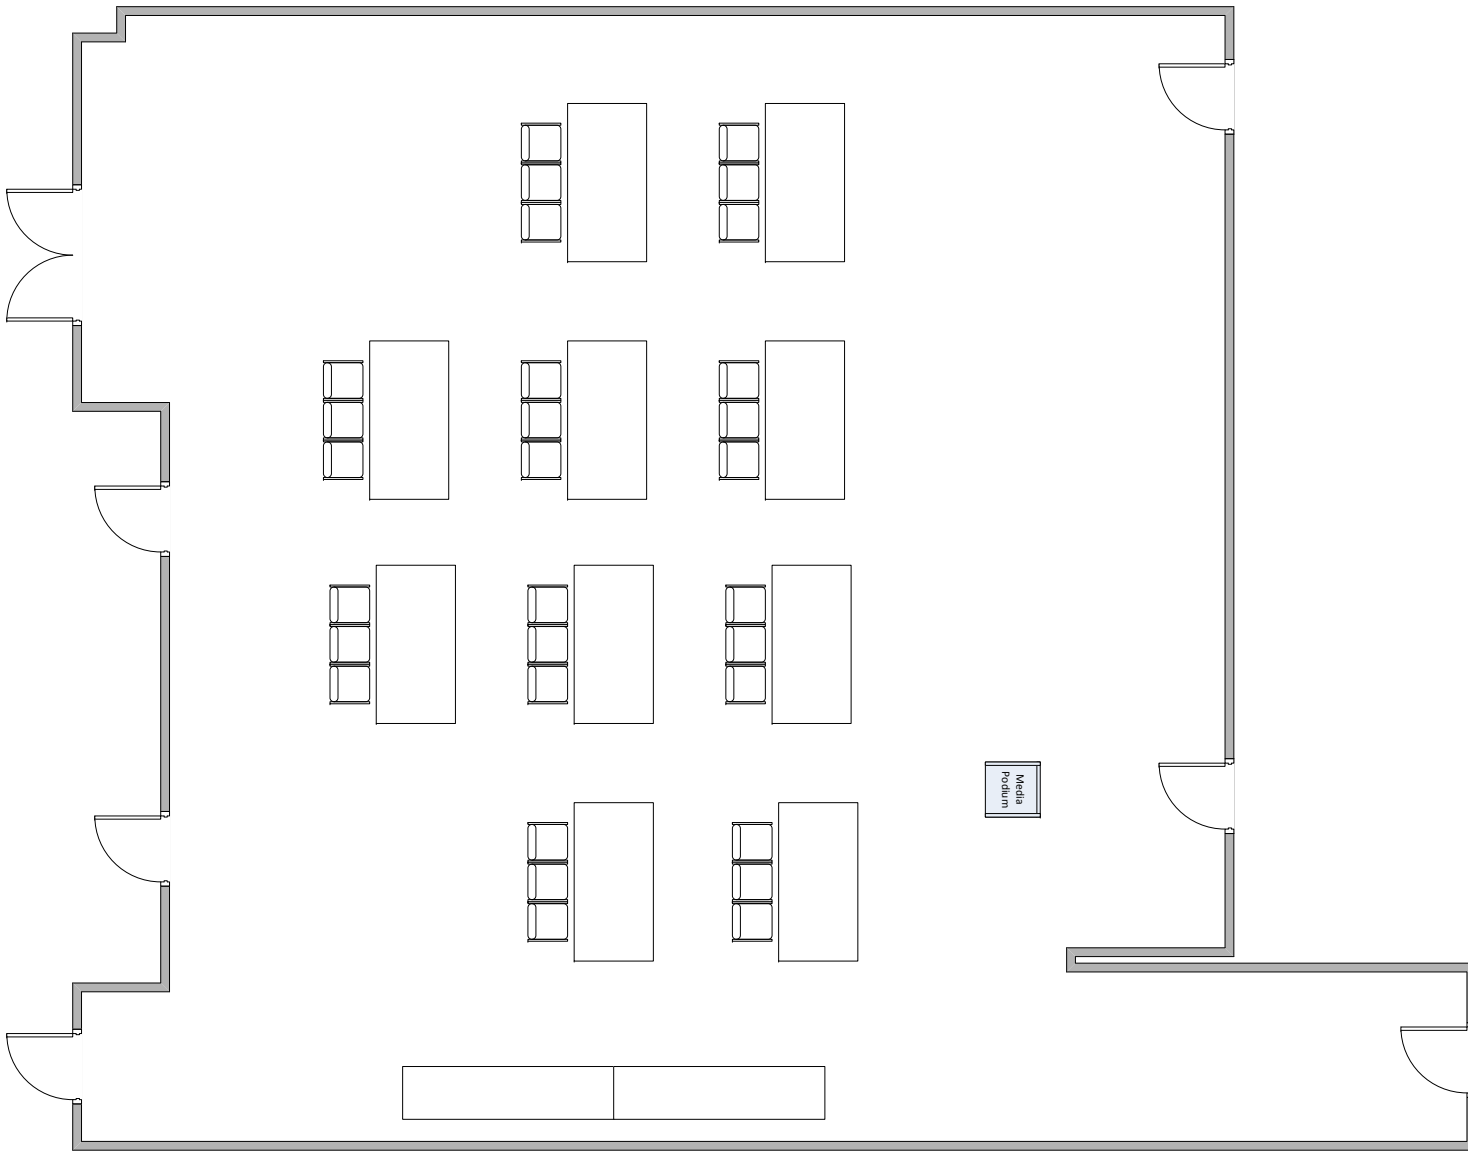

Research Hall

Venue Set-ups

Media
Podium

5' Round with 8
chairs

3'x6' Table

2'x8' Table

5 chairs

**Research 163
Classroom/33
S/BK – 0:30/0:30**

5' Round with 8 chairs

3'x6' Table

2'x8' Table

5 chairs

**Research 163
Conf. Square/34
S/BK – 0:30/0:30**

5' Round with 8 chairs

3'x6' Table

2'x8' Table

5 chairs

**Research 163
Rounds/72
S/BK – 0:30/0:30**

5' Round with 8 chairs

3'x6' Table

2'x8' Table

5 chairs

Research 163
U-Shape/26
S/BK – 0:30/0:30

5' Round with 8 chairs

3'x6' Table

2'x8' Table

5 chairs

**Research 163
Theater/90
S/BK – 0:30/0:30**

5' Round with 8 chairs

3'x6' Table

2'x8' Table

5 chairs