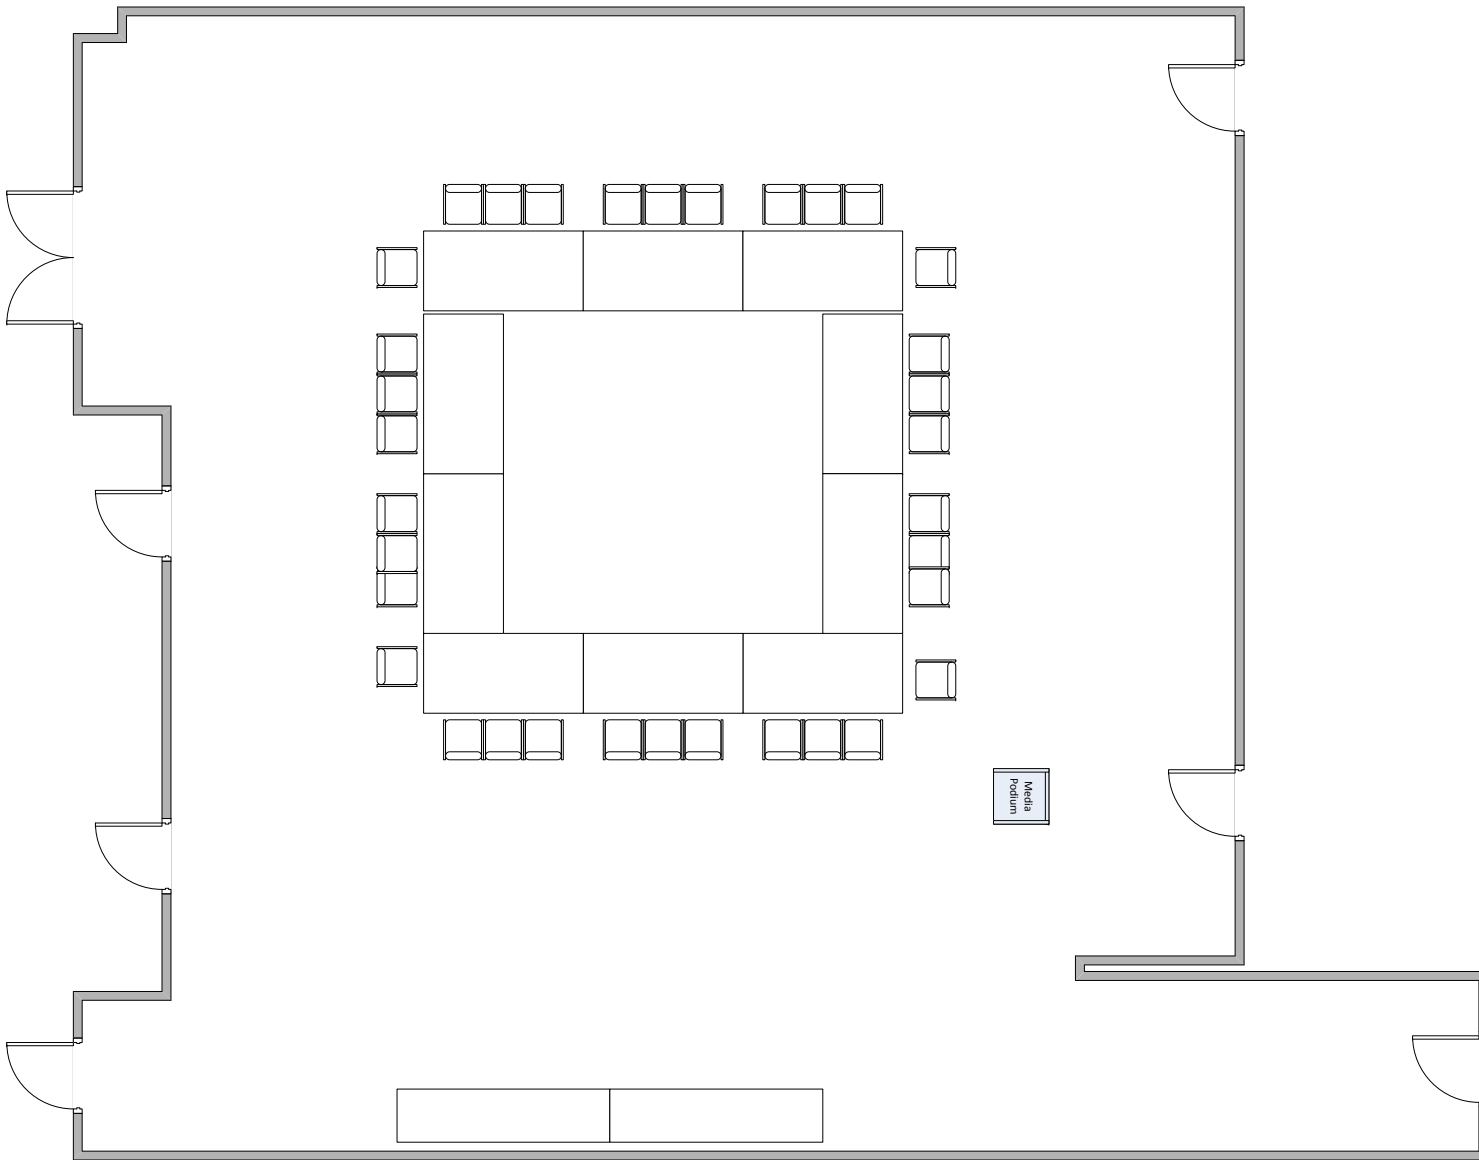

Research Hall

Venue Set-ups

Media
Podium

5' Round with 8
chairs

3'x6' Table

2'x8' Table

5 chairs

**Research 163
Classroom/33
S/BK – 0:30/0:30**

5' Round with 8 chairs

3'x6' Table

2'x8' Table

5 chairs

**Research 163
Conf. Square/34
S/BK – 0:30/0:30**

5' Round with 8 chairs

3'x6' Table

2'x8' Table

5 chairs

**Research 163
Rounds/72
S/BK – 0:30/0:30**

5' Round with 8 chairs

3'x6' Table

2'x8' Table

5 chairs

Research 163
U-Shape/26
S/BK – 0:30/0:30

5' Round with 8 chairs

3'x6' Table

2'x8' Table

5 chairs

**Research 163
Theater/90
S/BK – 0:30/0:30**

5' Round with 8 chairs

3'x6' Table

2'x8' Table

5 chairs