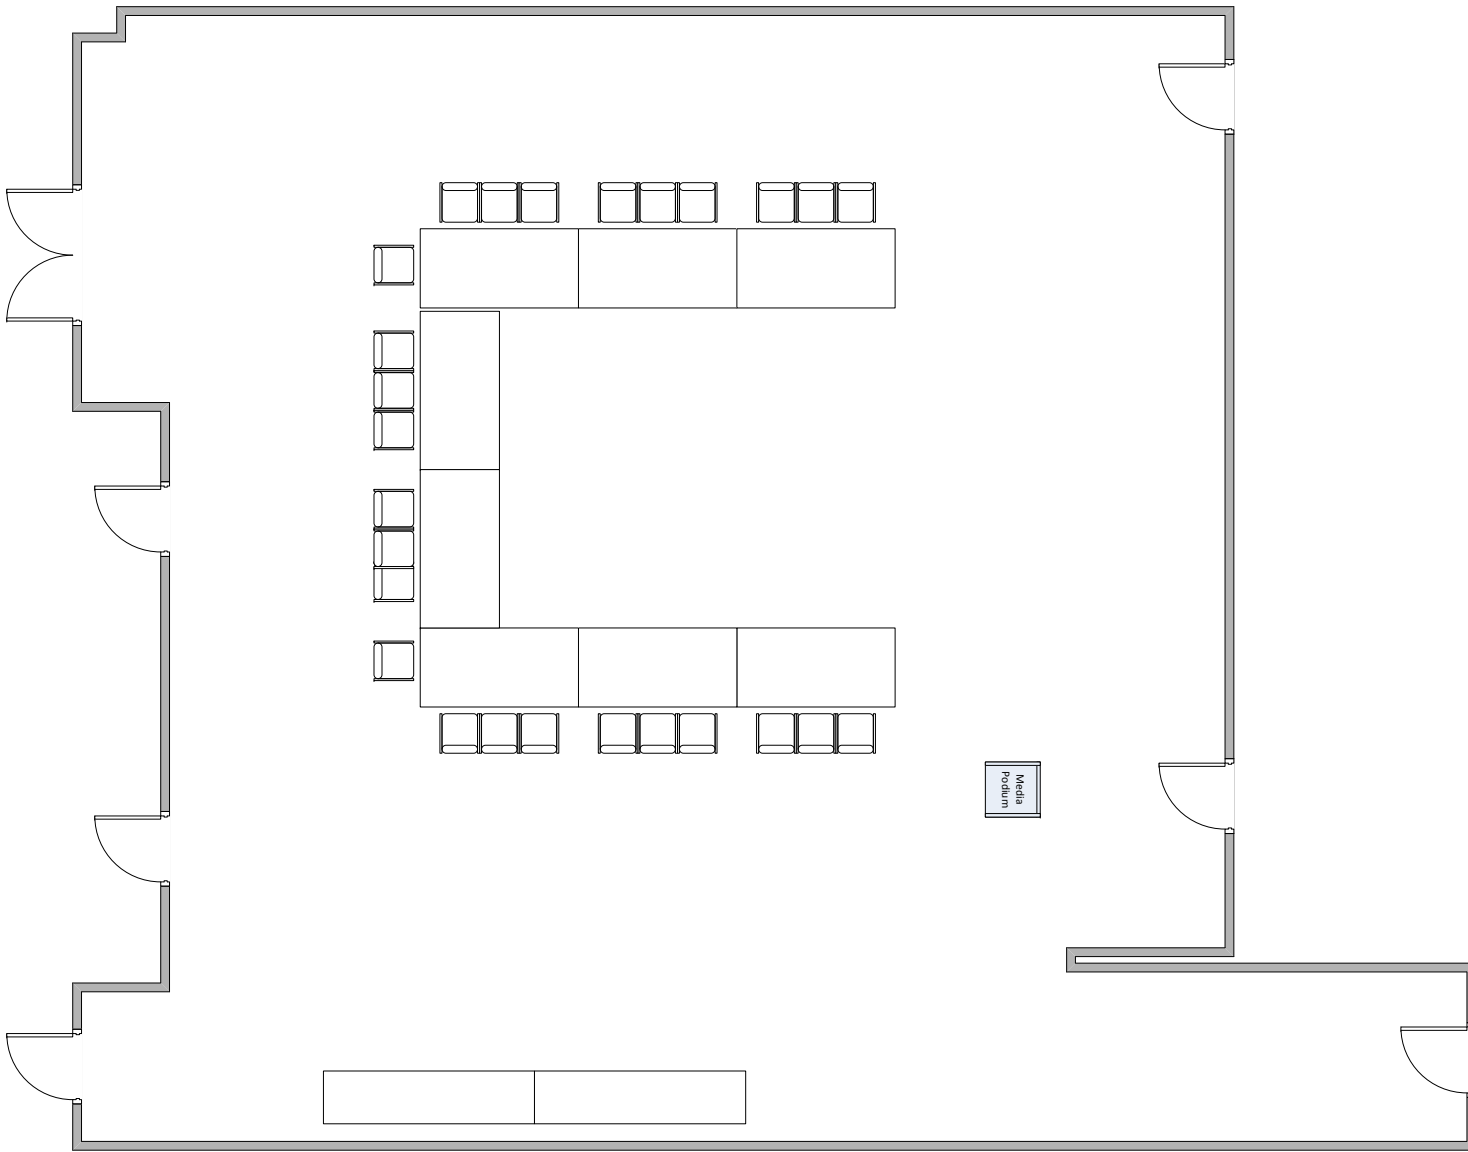

Research Hall

Venue Set-ups

Media
Podium

5' Round with 8
chairs

3'x6' Table

2'x8' Table

5 chairs

**Research 163
Classroom/33
S/BK – 0:30/0:30**

5' Round with 8 chairs

3'x6' Table

2'x8' Table

5 chairs

**Research 163
Conf. Square/34
S/BK – 0:30/0:30**

5' Round with 8 chairs

3'x6' Table

2'x8' Table

5 chairs

**Research 163
Rounds/72
S/BK – 0:30/0:30**

5' Round with 8 chairs

3'x6' Table

2'x8' Table

5 chairs

Research 163
U-Shape/26
S/BK – 0:30/0:30

5' Round with 8 chairs

3'x6' Table

2'x8' Table

5 chairs

**Research 163
Theater/90
S/BK – 0:30/0:30**

5' Round with 8 chairs

3'x6' Table

2'x8' Table

5 chairs