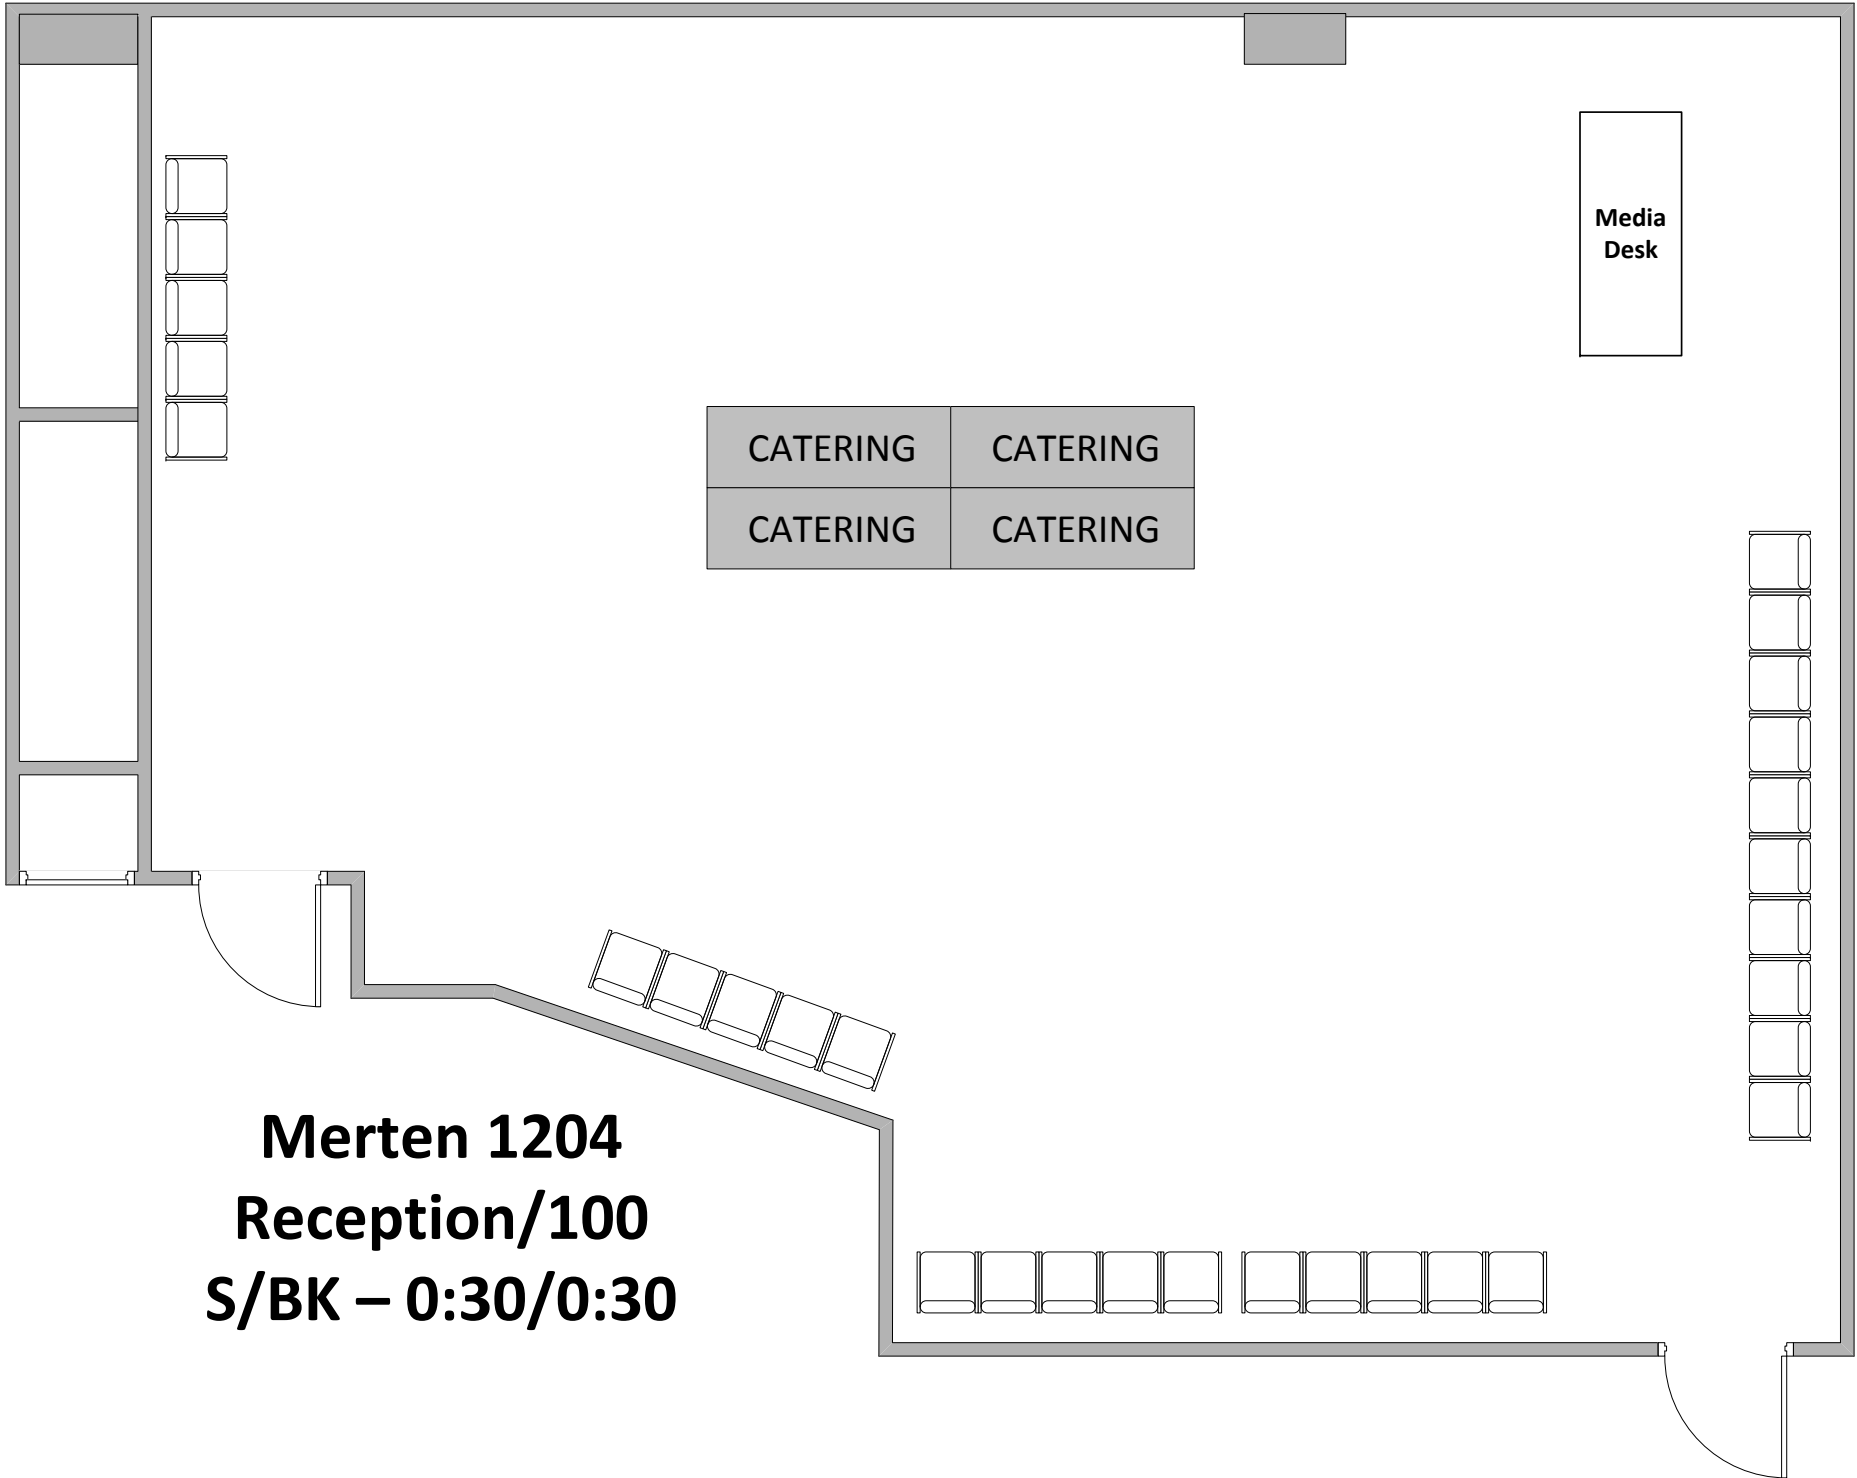

Merten 1204
Reception/100
S/BK – 0:30/0:30

CATERING	CATERING
CATERING	CATERING

**Media
Desk**