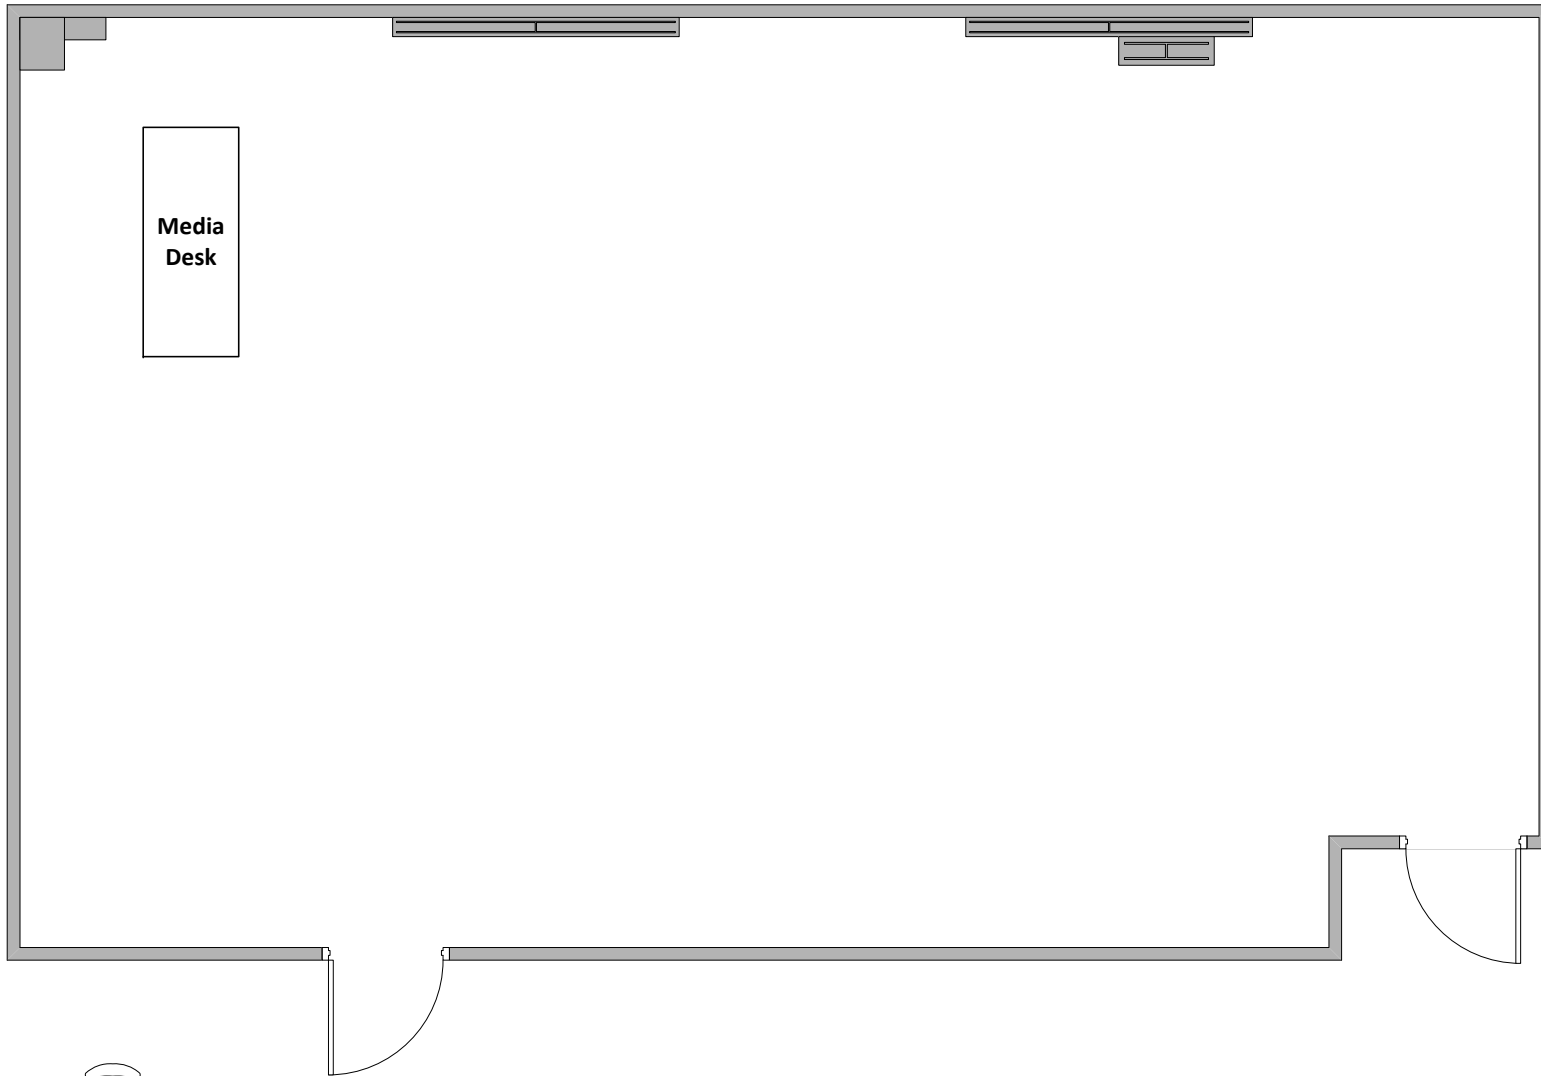

Merten 1204
Theater/92
S/BK – 0:30/0:30

Media
Desk

Merten 1204
U Shape/32
S/BK – 0:30/0:30

Media Podium

5' Round with 8 chairs

2'x6' Table

Merten 1201
Custom/156
S/BK – 0:30/0:30

**5' Round with 8
chairs**