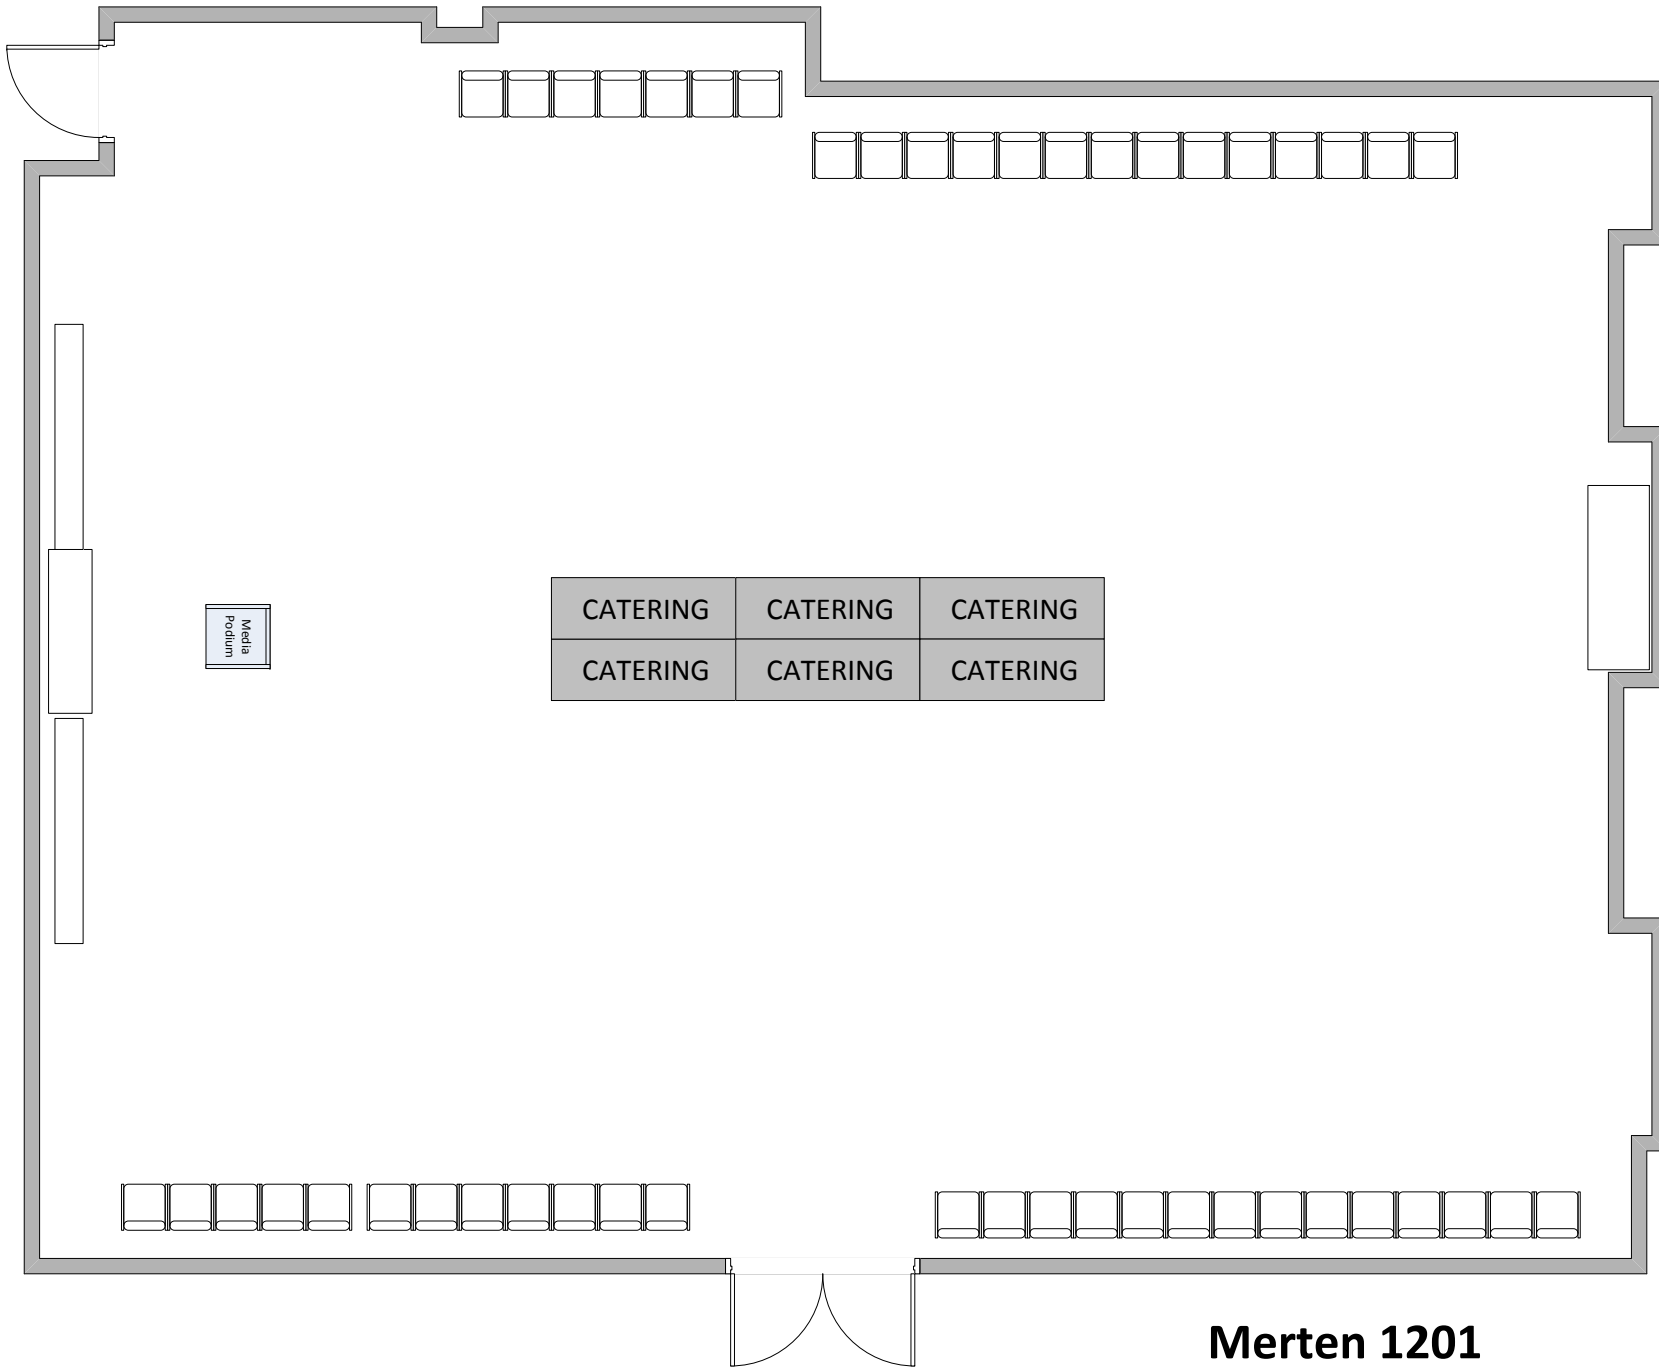

Merten Hall

Venue Set-ups

Merten 1201
Classroom/42
S/BK – 0:30/0:30

Merten 1201
Conference Square/46
S/BK – 0:30/0:30

Merten 1201
Open/156
S/BK – 0:30/0:30

Merten 1201
Reception/156
S/BK – 0:30/0:30

Merten 1201
Rounds/96
S/BK – 0:30/0:30

Merten 1201
Theater/156
S/BK – 0:30/0:30

Merten 1201
U-Shape/44
S/BK – 0:30/0:30

Media
Desk

Merten 1202
Classroom/36
S/BK – 0:30/0:30

Media
Desk

Merten 1202
Conference/34
S/BK – 0:30/0:30

Merten 1202
Reception/60
S/BK – 0:30/0:30

Merten 1204
Theater/92
S/BK – 0:30/0:30

Media
Desk

Merten 1204
U Shape/32
S/BK – 0:30/0:30

Media Podium

5' Round with 8 chairs

2'x6' Table

Merten 1201
Custom/156
S/BK – 0:30/0:30

**5' Round with 8
chairs**

2'x6' Table

Event Chairs

**Merten 1204
Custom/100
S/BK – 0:30/0:30**