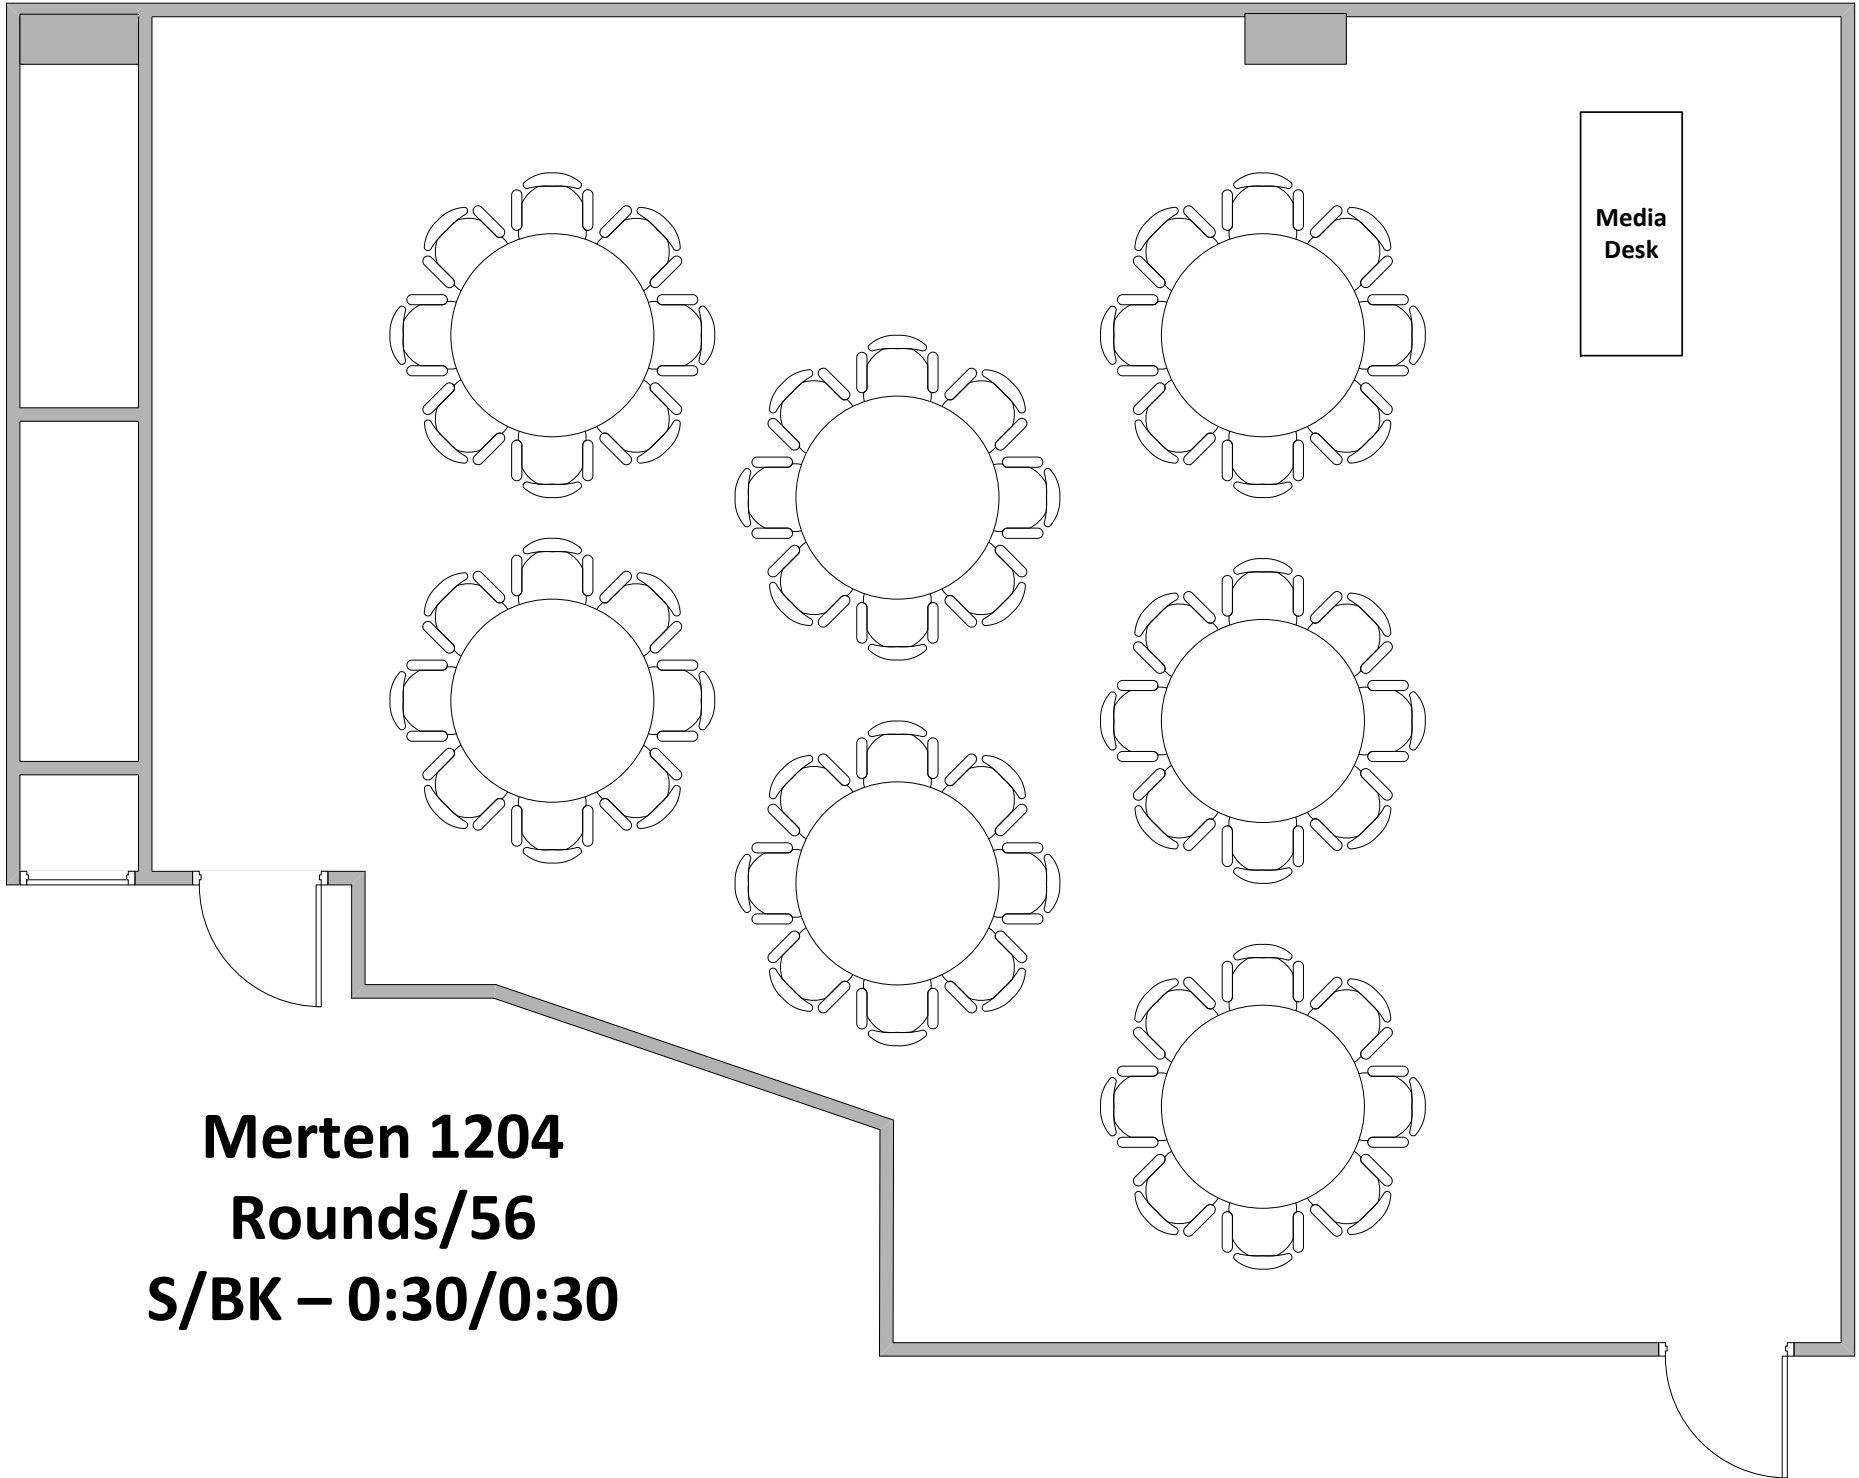

Media
Desk

Merten 1204
Rounds/56
S/BK – 0:30/0:30