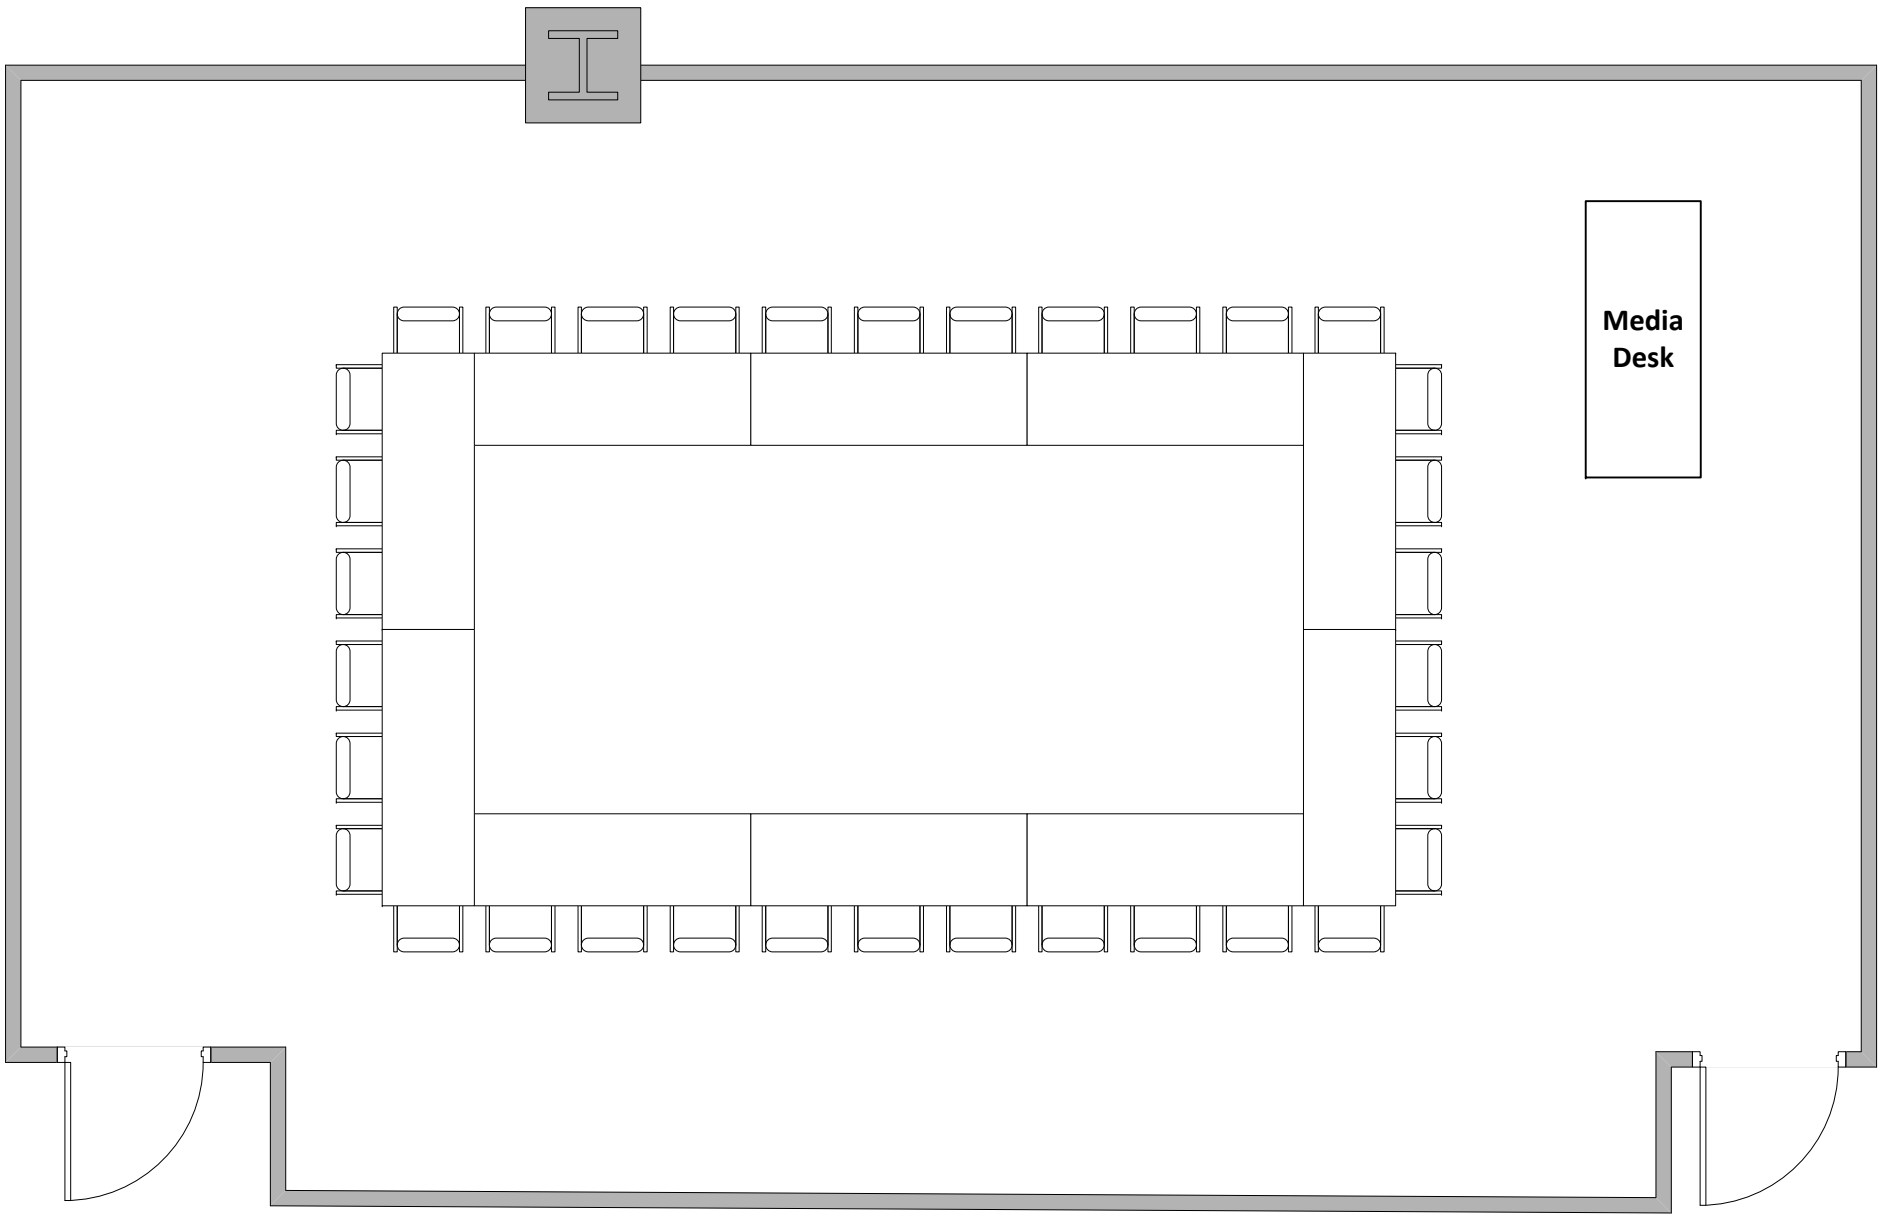

Merten Hall

Venue Set-ups

Merten 1201
Classroom/42
S/BK – 0:30/0:30

Merten 1201
Conference Square/46
S/BK – 0:30/0:30

Merten 1201
Open/156
S/BK – 0:30/0:30

Merten 1201
Reception/156
S/BK – 0:30/0:30

Merten 1201
Rounds/96
S/BK – 0:30/0:30

Media
Desk

Merten 1202
Rounds/40
S/BK – 0:30/0:30

**Media
Desk**

**Merten 1202
Theater/63
S/BK – 0:30/0:30**

Merten 1202
U-Shape/32
S/BK – 0:30/0:30

Merten 1203
Classroom/36
S/BK – 0:30/0:30

Merten 1203
Conference/34
S/BK – 0:30/0:30

Merten 1203
Reception/60
S/BK – 0:30/0:30

Media
Desk

Merten 1203
Rounds/40
S/BK – 0:30/0:30

Merten 1203
Theater/63
S/BK – 0:30/0:30

Merten 1203
U Shape/32
S/BK – 0:30/0:30

Merten 1204
Classroom/36
S/BK - 0:30/0:30

Merten 1204
Theater/92
S/BK – 0:30/0:30

Media
Desk

Merten 1204
U Shape/32
S/BK – 0:30/0:30

Media Podium

5' Round with 8 chairs

2'x6' Table

Merten 1201
Custom/156
S/BK – 0:30/0:30

**5' Round with 8
chairs**