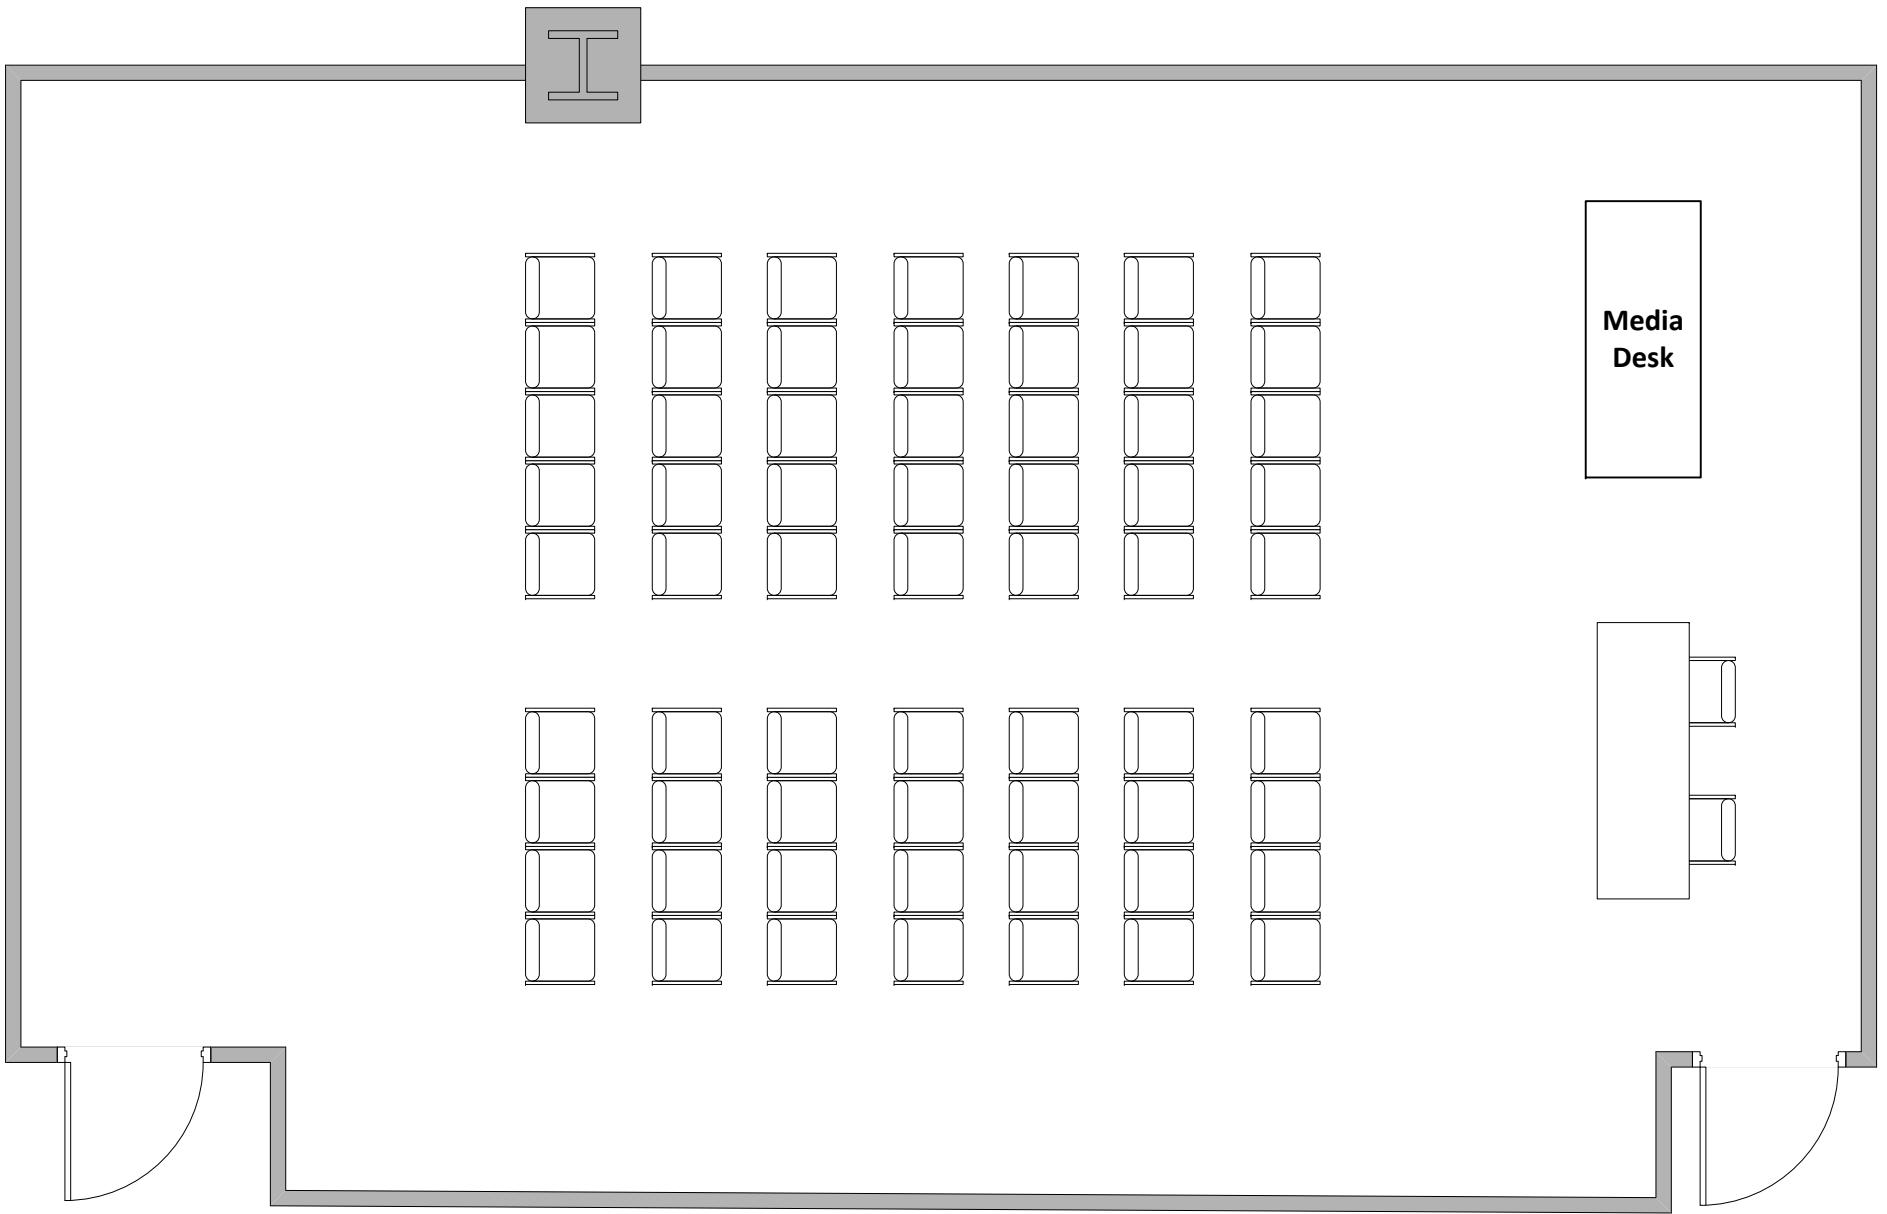

Merten 1203
Theater/63
S/BK – 0:30/0:30