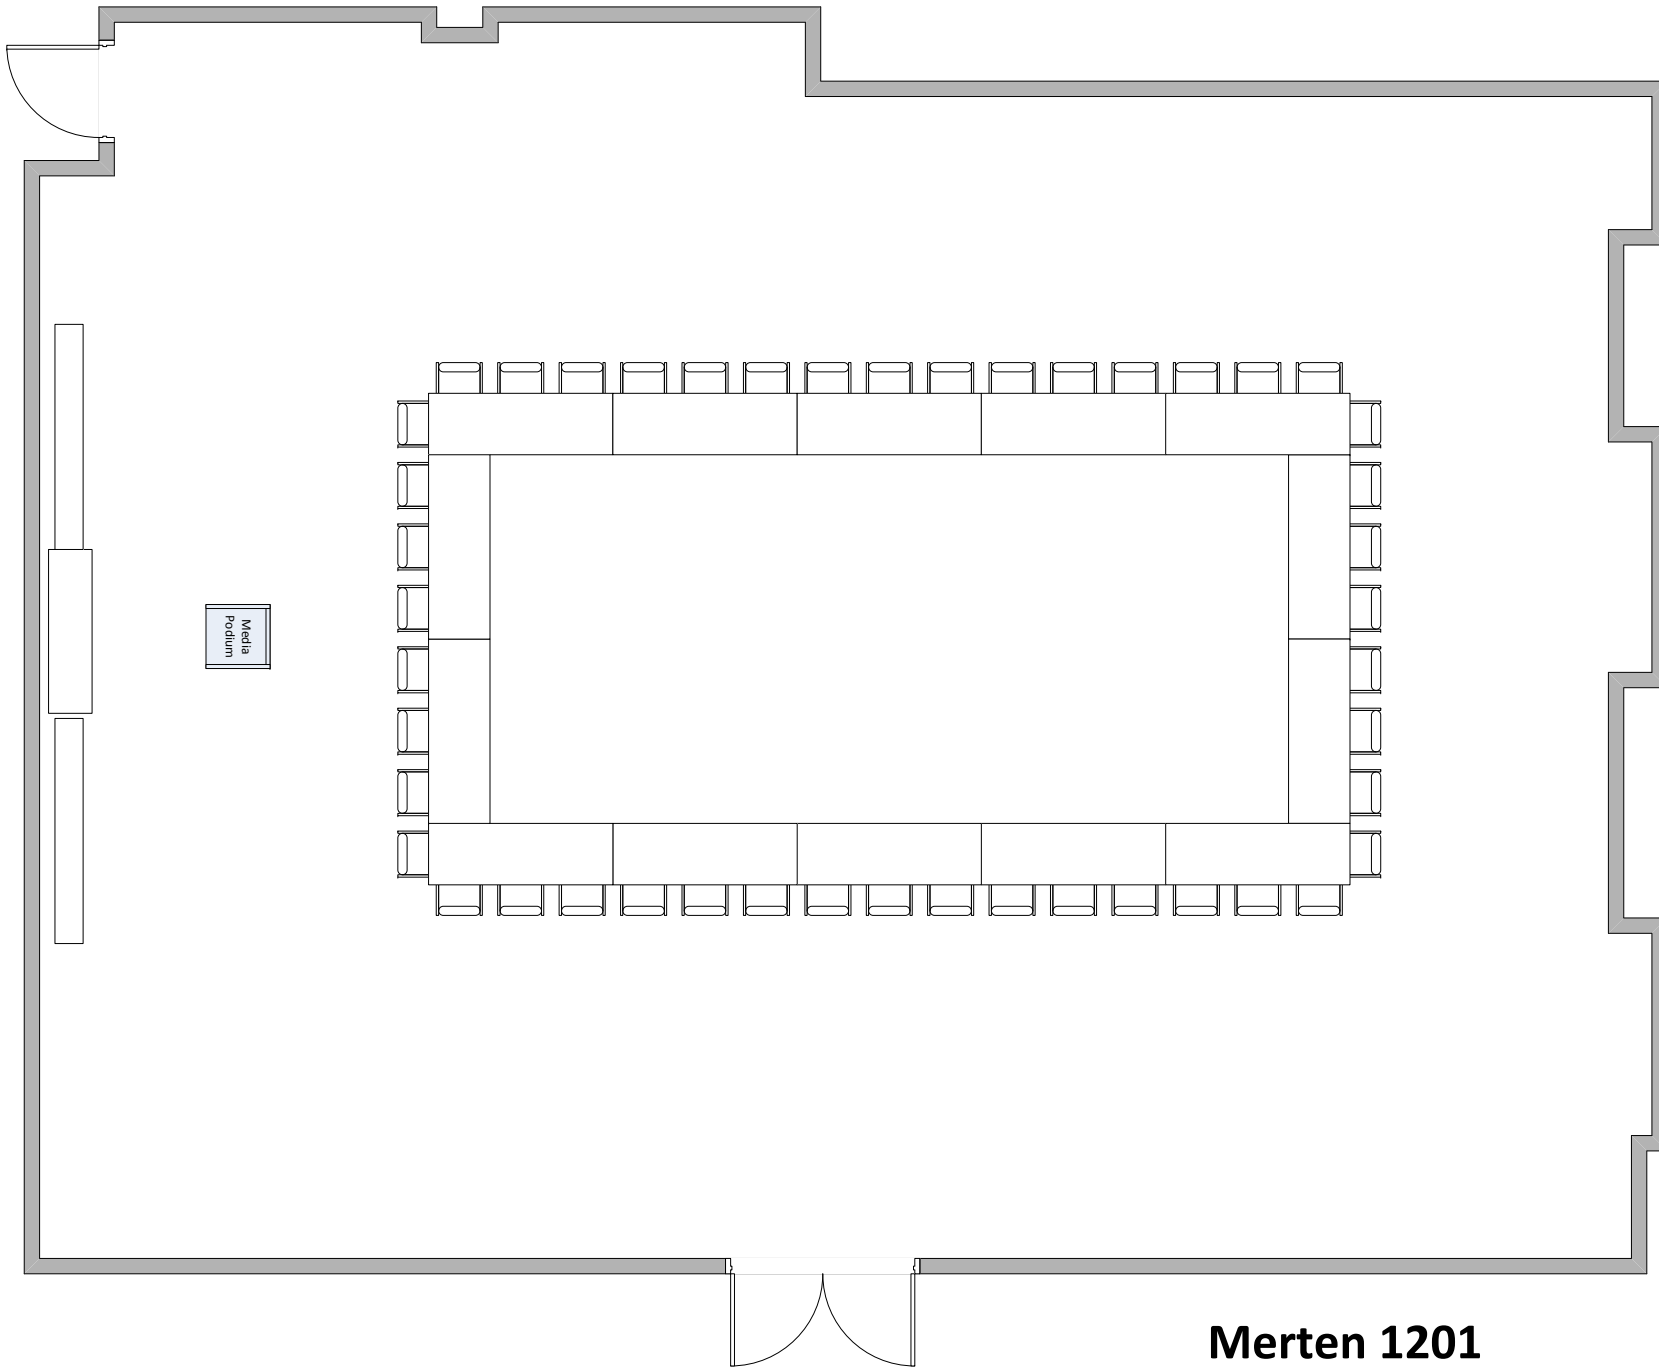

Merten Hall

Venue Set-ups

Merten 1201
Classroom/42
S/BK – 0:30/0:30

Merten 1201
Conference Square/46
S/BK – 0:30/0:30

Merten 1201
Open/156
S/BK – 0:30/0:30

Merten 1201
Reception/156
S/BK – 0:30/0:30

Merten 1201
Rounds/96
S/BK – 0:30/0:30

Merten 1201
Theater/156
S/BK – 0:30/0:30

Merten 1201
U-Shape/44
S/BK – 0:30/0:30

Media
Desk

Merten 1202
Classroom/36
S/BK – 0:30/0:30

Media
Desk

Merten 1202
Conference/34
S/BK – 0:30/0:30

Merten 1202
Reception/60
S/BK – 0:30/0:30

Media
Desk

Merten 1202
Rounds/40
S/BK – 0:30/0:30

**Media
Desk**

**Merten 1202
Theater/63
S/BK – 0:30/0:30**

Merten 1202
U-Shape/32
S/BK – 0:30/0:30

Merten 1203
Classroom/36
S/BK – 0:30/0:30

Merten 1203
Conference/34
S/BK – 0:30/0:30

Merten 1204
Theater/92
S/BK – 0:30/0:30

Media
Desk

Merten 1204
U Shape/32
S/BK – 0:30/0:30

Media Podium

5' Round with 8 chairs

2'x6' Table

Merten 1201
Custom/156
S/BK – 0:30/0:30

**5' Round with 8
chairs**