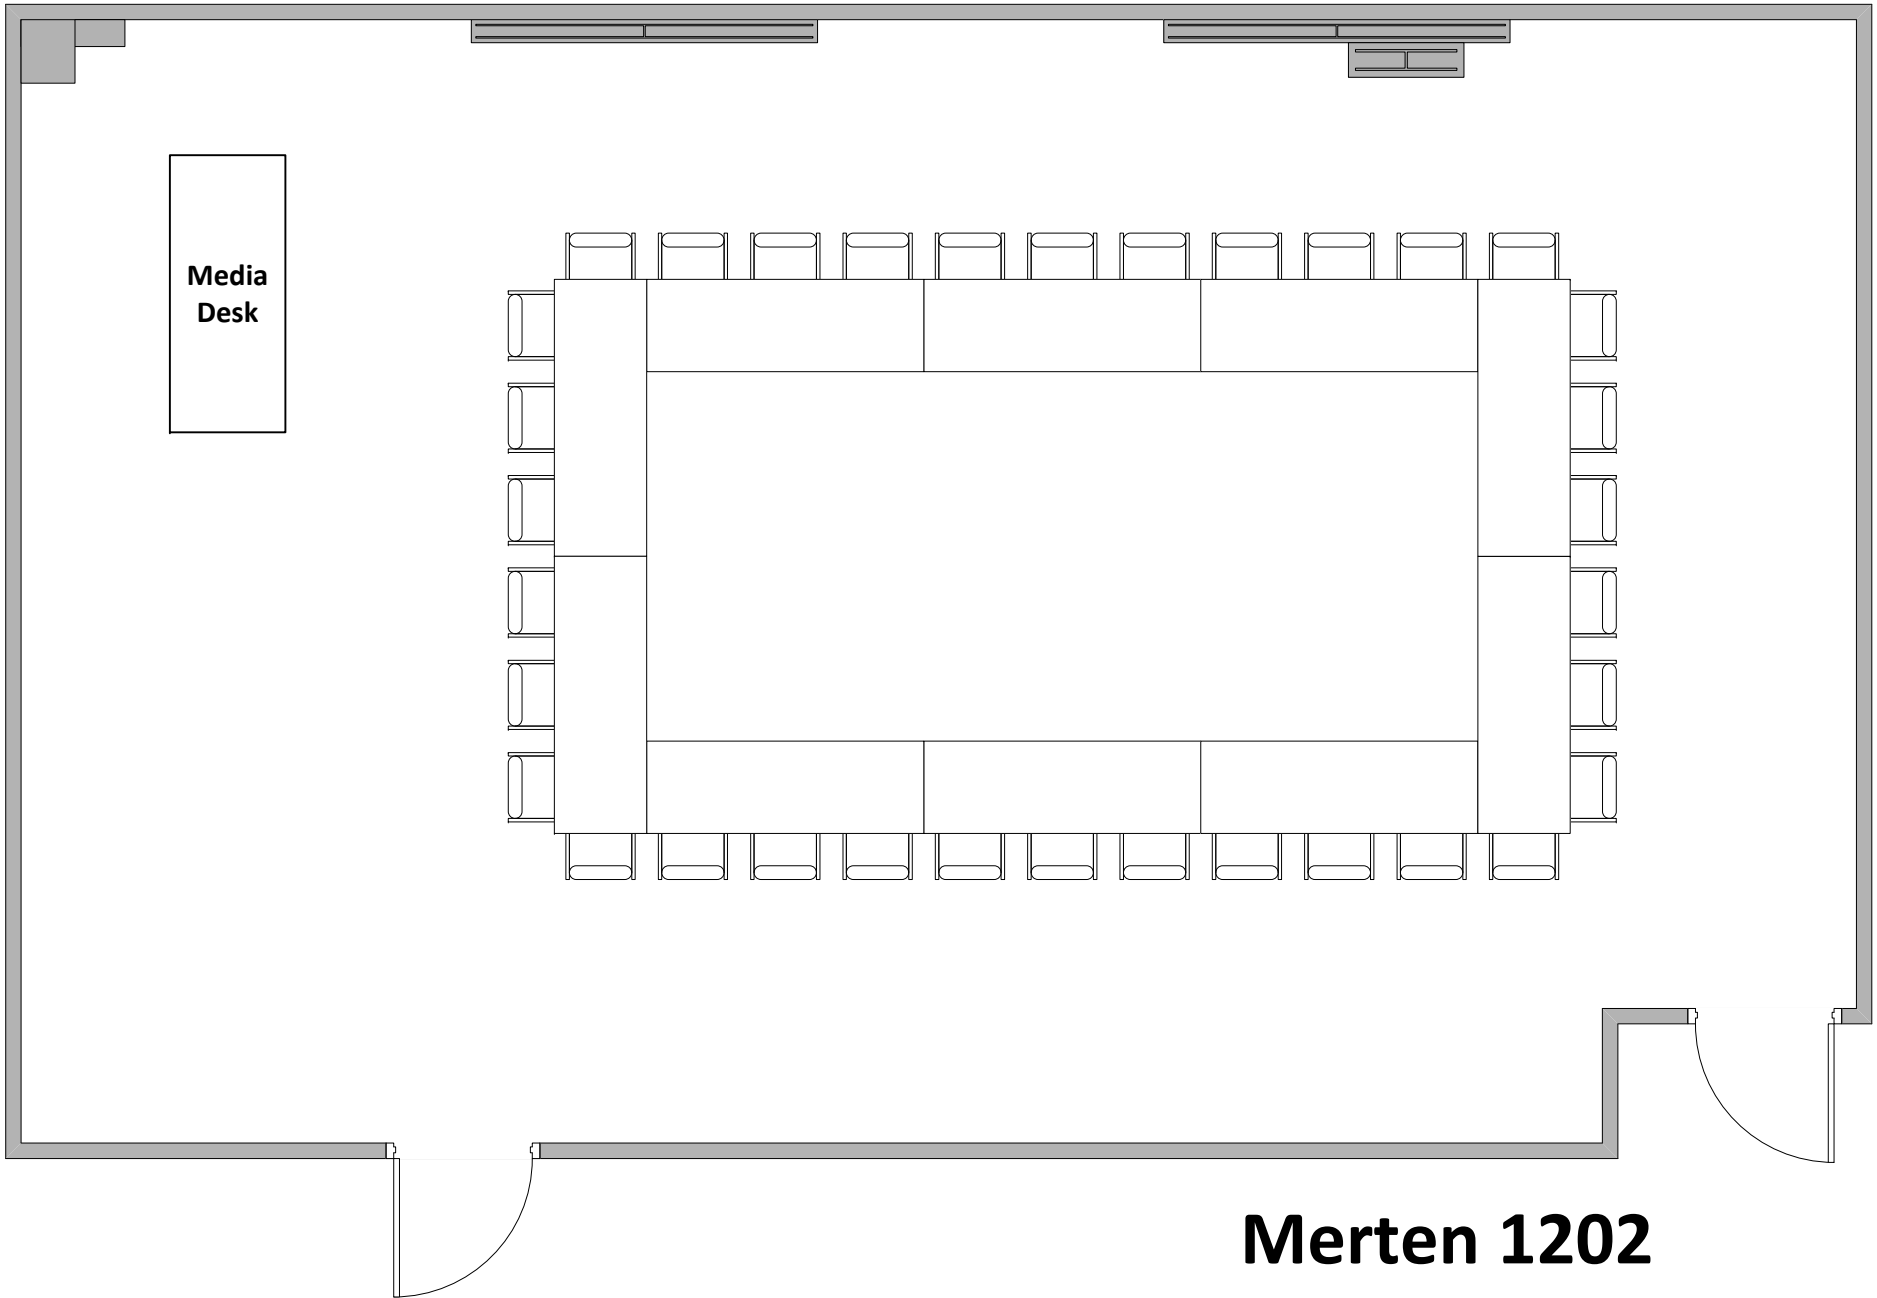

Merten Hall

Venue Set-ups

Merten 1201
Classroom/42
S/BK – 0:30/0:30

Merten 1201
Conference Square/46
S/BK – 0:30/0:30

Merten 1201
Open/156
S/BK – 0:30/0:30

Merten 1201
Reception/156
S/BK – 0:30/0:30

Merten 1201
Rounds/96
S/BK – 0:30/0:30

Merten 1201
Theater/156
S/BK – 0:30/0:30

Merten 1201
U-Shape/44
S/BK – 0:30/0:30

Media
Desk

Merten 1202
Classroom/36
S/BK – 0:30/0:30

Media
Desk

Merten 1202
Conference/34
S/BK – 0:30/0:30

Merten 1202
Reception/60
S/BK – 0:30/0:30

Media
Desk

Merten 1202
Rounds/40
S/BK – 0:30/0:30

**Media
Desk**

**Merten 1202
Theater/63
S/BK – 0:30/0:30**

Merten 1202
U-Shape/32
S/BK – 0:30/0:30

Merten 1203
Classroom/36
S/BK – 0:30/0:30

Merten 1203
Conference/34
S/BK – 0:30/0:30

Merten 1204
Theater/92
S/BK – 0:30/0:30

Media
Desk

Merten 1204
U Shape/32
S/BK – 0:30/0:30

Media Podium

5' Round with 8 chairs

2'x6' Table

Merten 1201
Custom/156
S/BK – 0:30/0:30

**5' Round with 8
chairs**