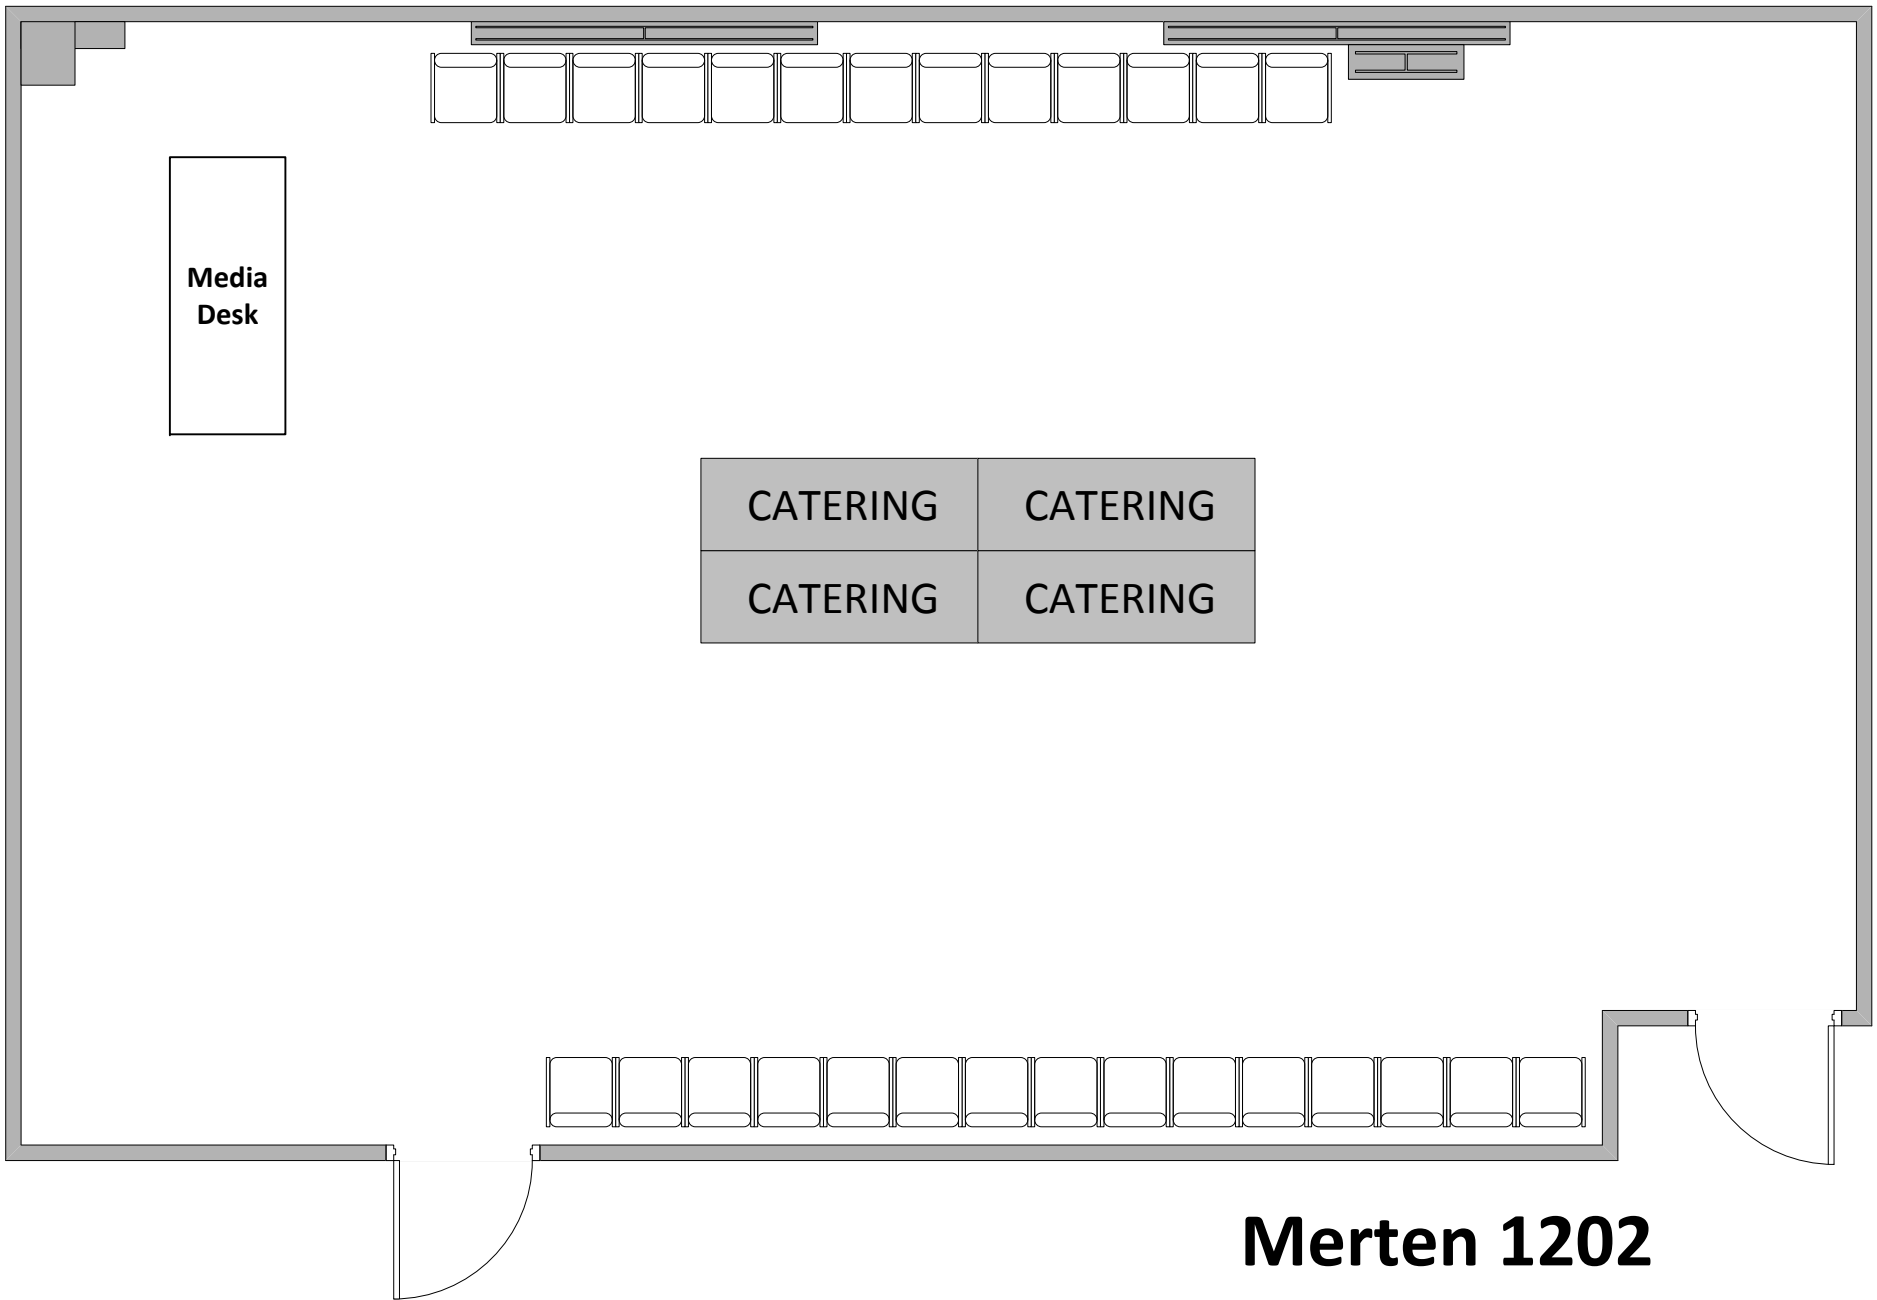

Merten Hall

Venue Set-ups

Merten 1201
Classroom/42
S/BK – 0:30/0:30

Merten 1201
Conference Square/46
S/BK – 0:30/0:30

Merten 1201
Open/156
S/BK – 0:30/0:30

Merten 1201
Reception/156
S/BK – 0:30/0:30

Merten 1201
Rounds/96
S/BK – 0:30/0:30

Merten 1201
Theater/156
S/BK – 0:30/0:30

Merten 1201
U-Shape/44
S/BK – 0:30/0:30

Media
Desk

Merten 1202
Classroom/36
S/BK – 0:30/0:30

Media
Desk

Merten 1202
Conference/34
S/BK – 0:30/0:30

Merten 1202
Reception/60
S/BK – 0:30/0:30

Media
Desk

Merten 1202
Rounds/40
S/BK – 0:30/0:30

**Media
Desk**

**Merten 1202
Theater/63
S/BK – 0:30/0:30**

Merten 1202
U-Shape/32
S/BK – 0:30/0:30

Merten 1203
Classroom/36
S/BK – 0:30/0:30

Merten 1203
Conference/34
S/BK – 0:30/0:30

Merten 1204
Theater/92
S/BK – 0:30/0:30

Media
Desk

Merten 1204
U Shape/32
S/BK – 0:30/0:30

Media Podium

5' Round with 8 chairs

2'x6' Table

Merten 1201
Custom/156
S/BK – 0:30/0:30

**5' Round with 8
chairs**