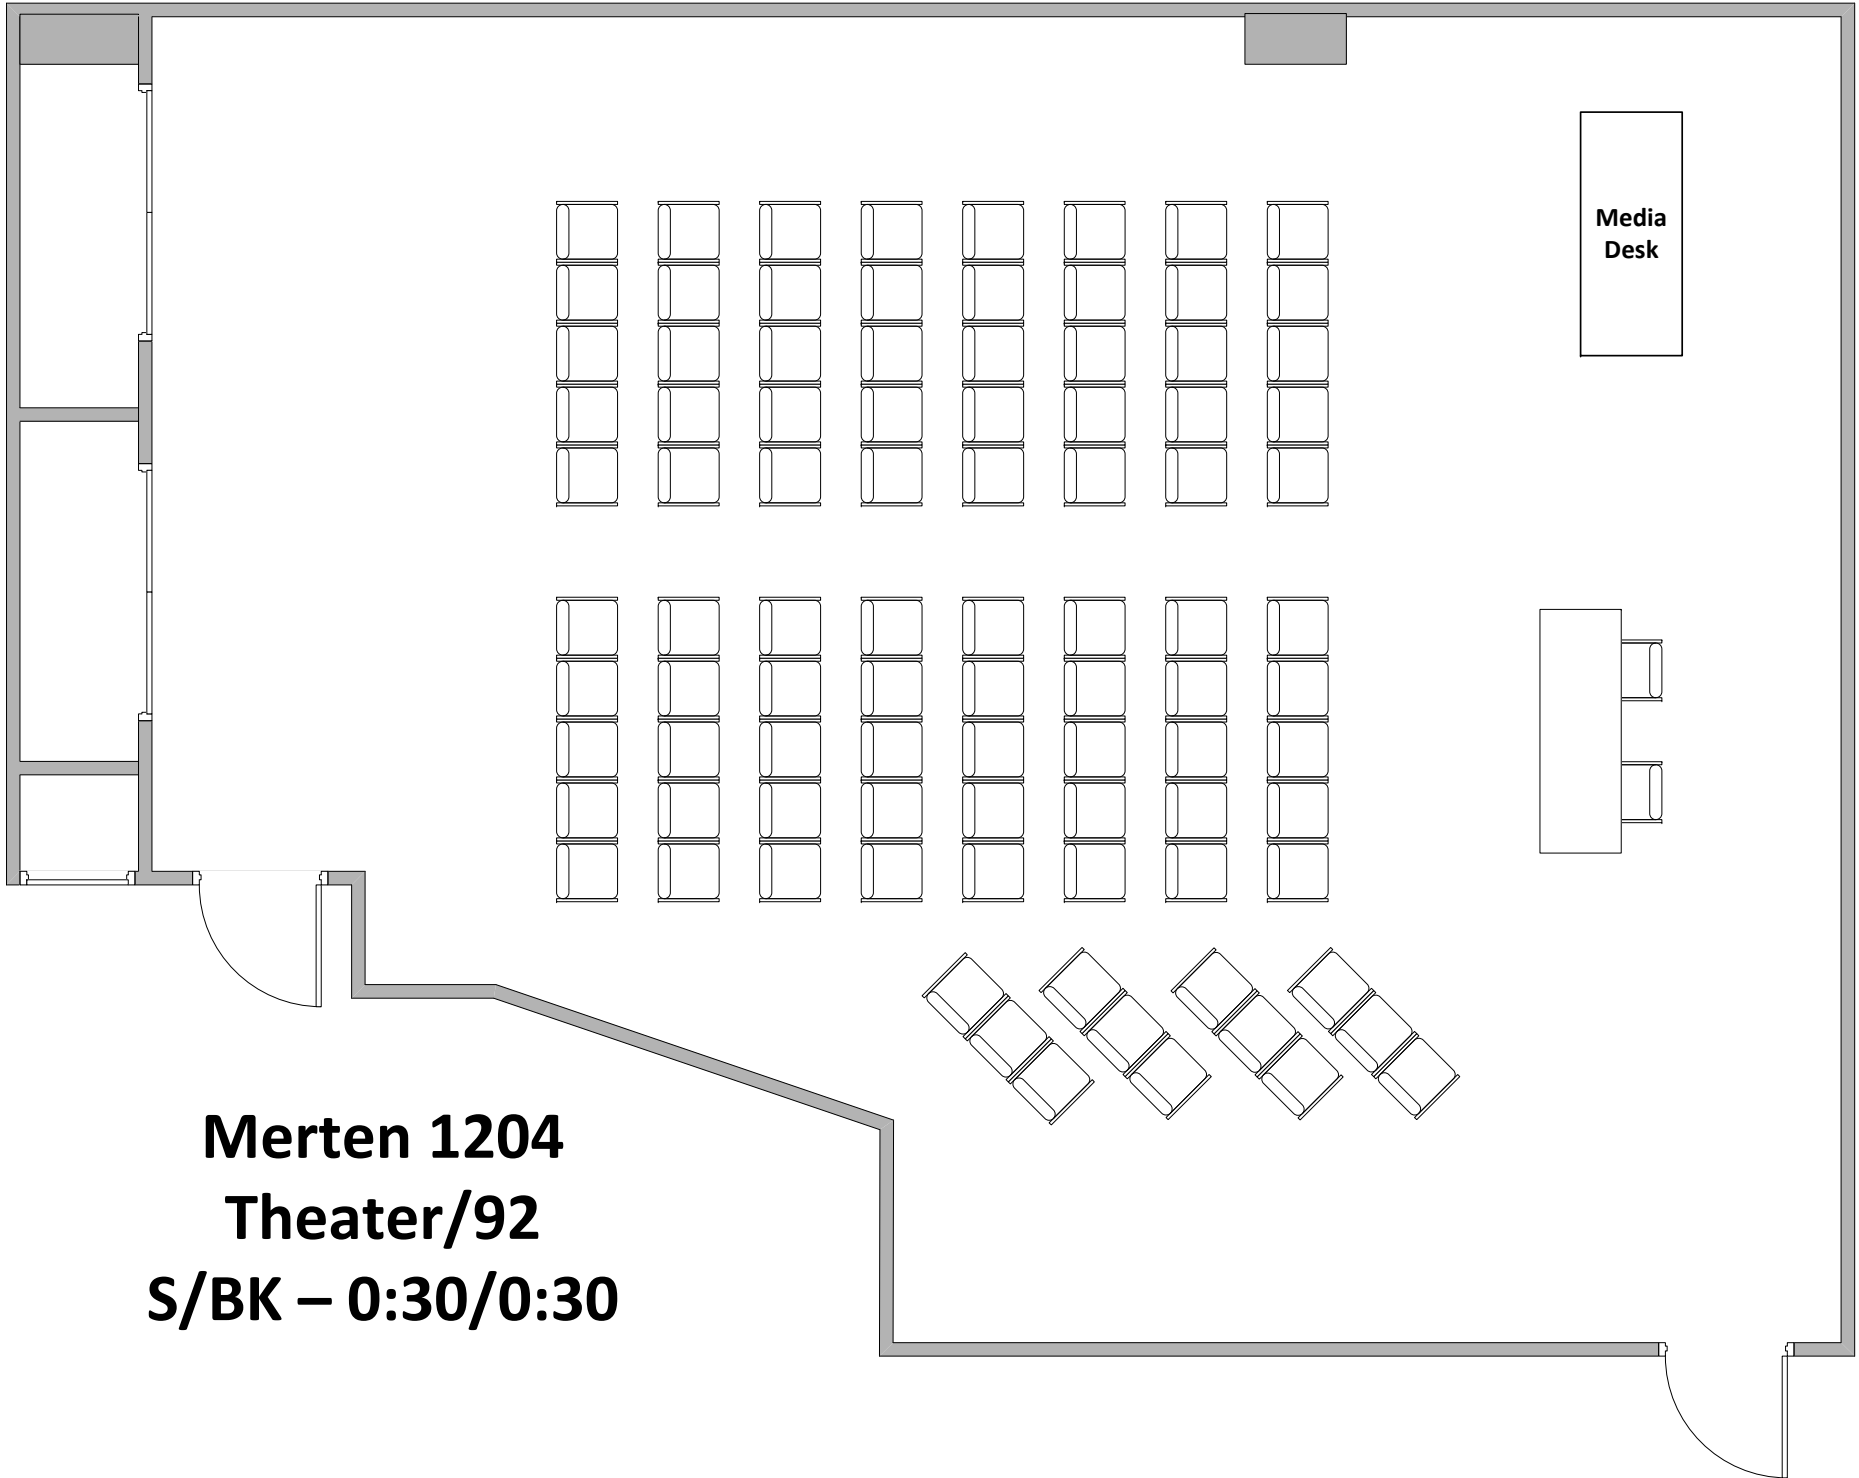

Merten Hall

Venue Set-ups

Merten 1201
Classroom/42
S/BK – 0:30/0:30

Merten 1201
Conference Square/46
S/BK – 0:30/0:30

Merten 1201
Open/156
S/BK – 0:30/0:30

Merten 1201
Reception/156
S/BK – 0:30/0:30

Merten 1201
Rounds/96
S/BK – 0:30/0:30

Merten 1204
Theater/92
S/BK – 0:30/0:30

Media
Desk

Merten 1204
U Shape/32
S/BK – 0:30/0:30

Media Podium

5' Round with 8 chairs

2'x6' Table

Merten 1201
Custom/156
S/BK – 0:30/0:30

**5' Round with 8
chairs**

2'x6' Table

**Merten 1202
Custom/60
S/BK – 0:30/0:30**

5' Round with 8 chairs

2'x6' Table

Event Chairs

2'x8' Catering Table

Merten 1203
Custom/60
S/BK – 0:30/0:30

5' Round with 8 chairs