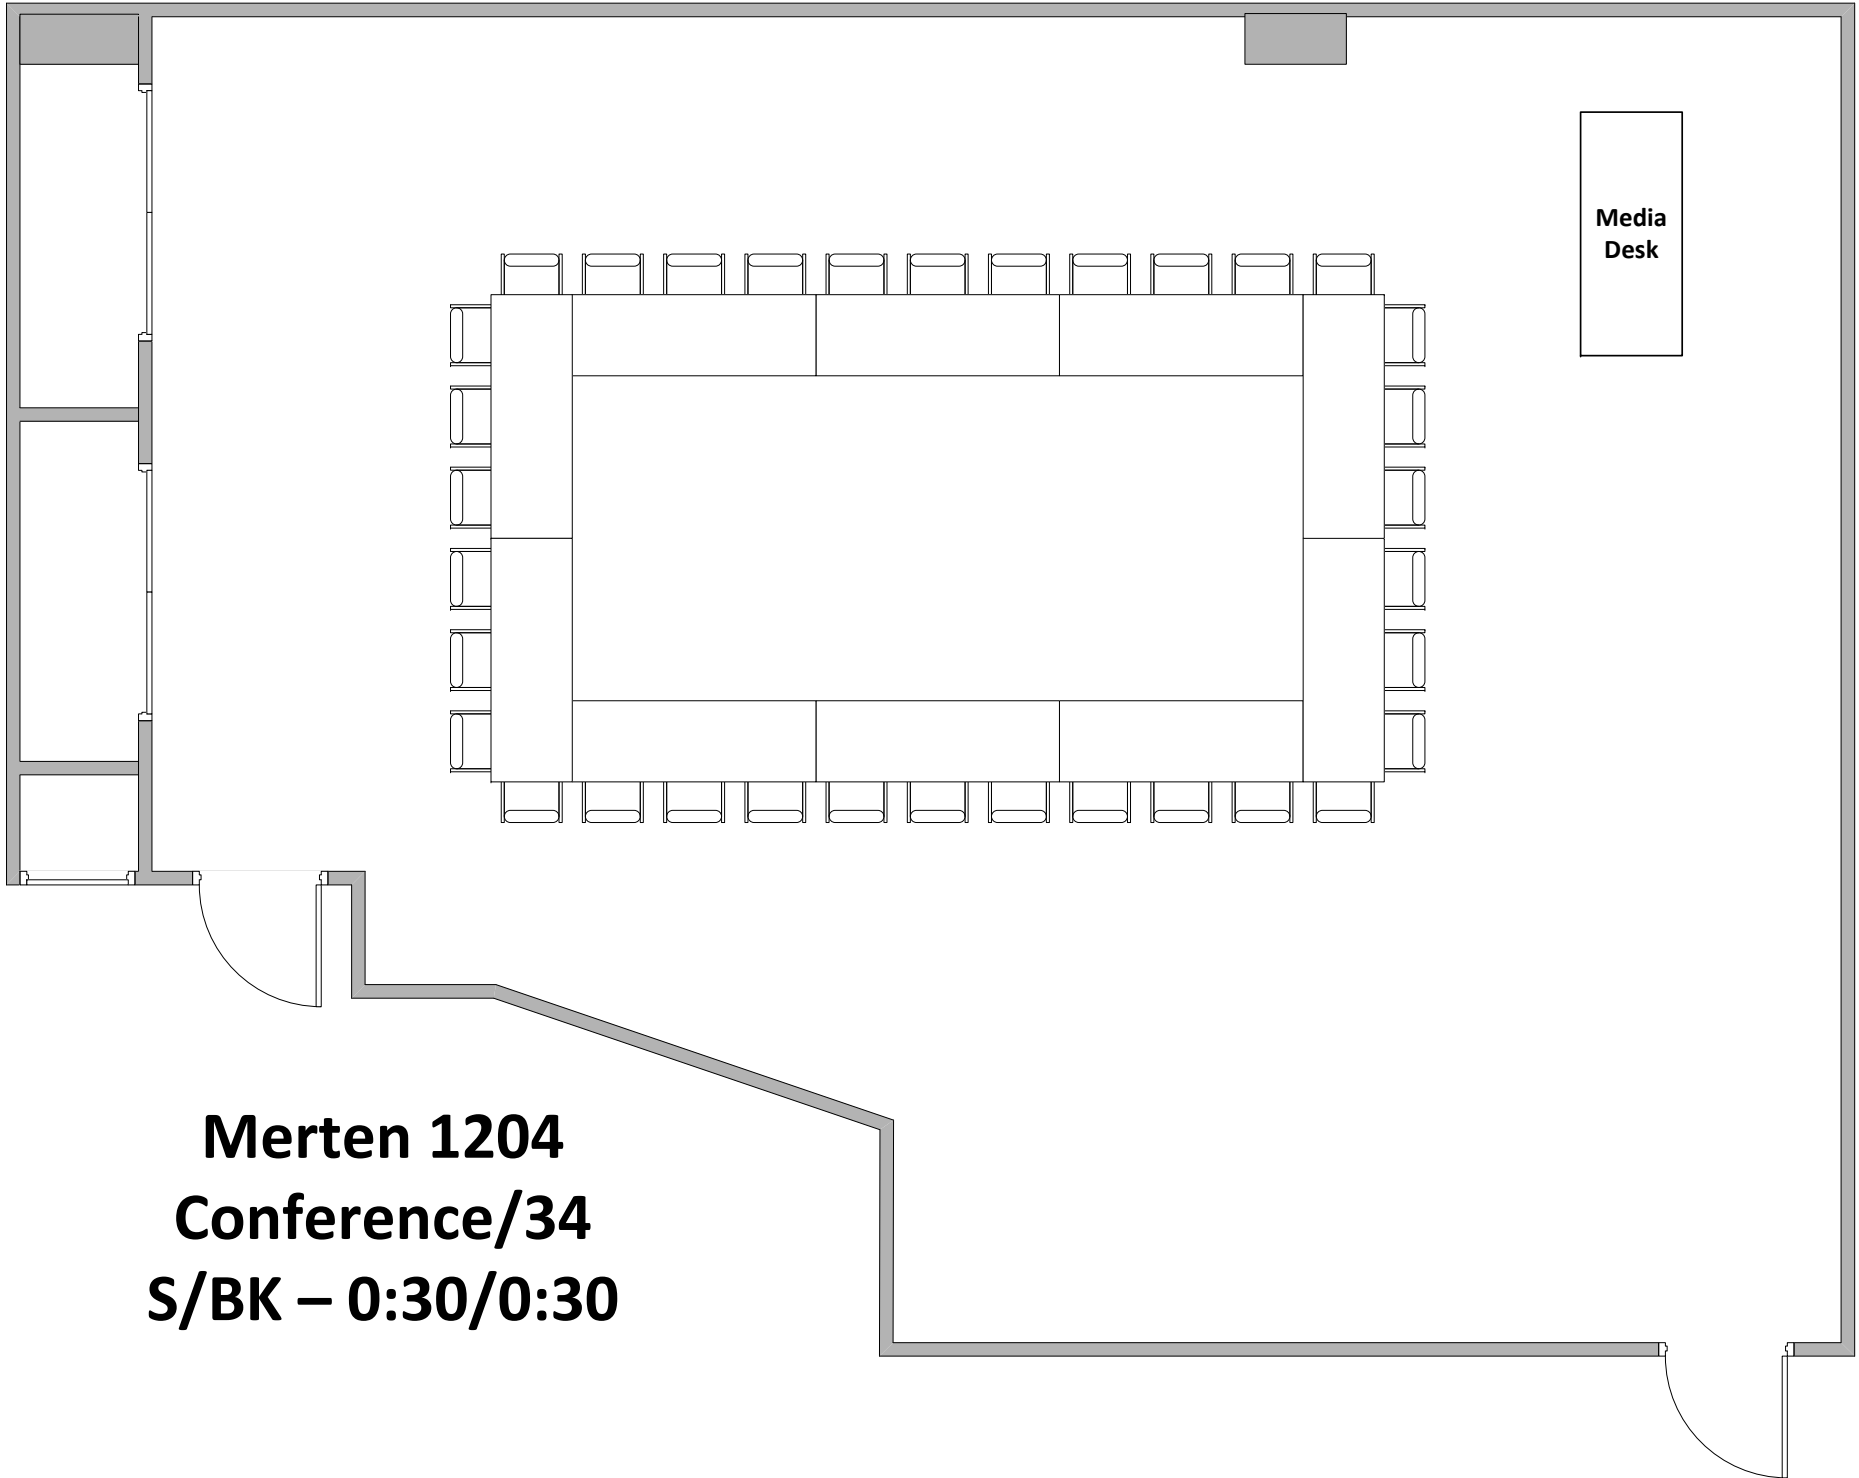

Media
Desk

Merten 1204
Conference/34
S/BK – 0:30/0:30