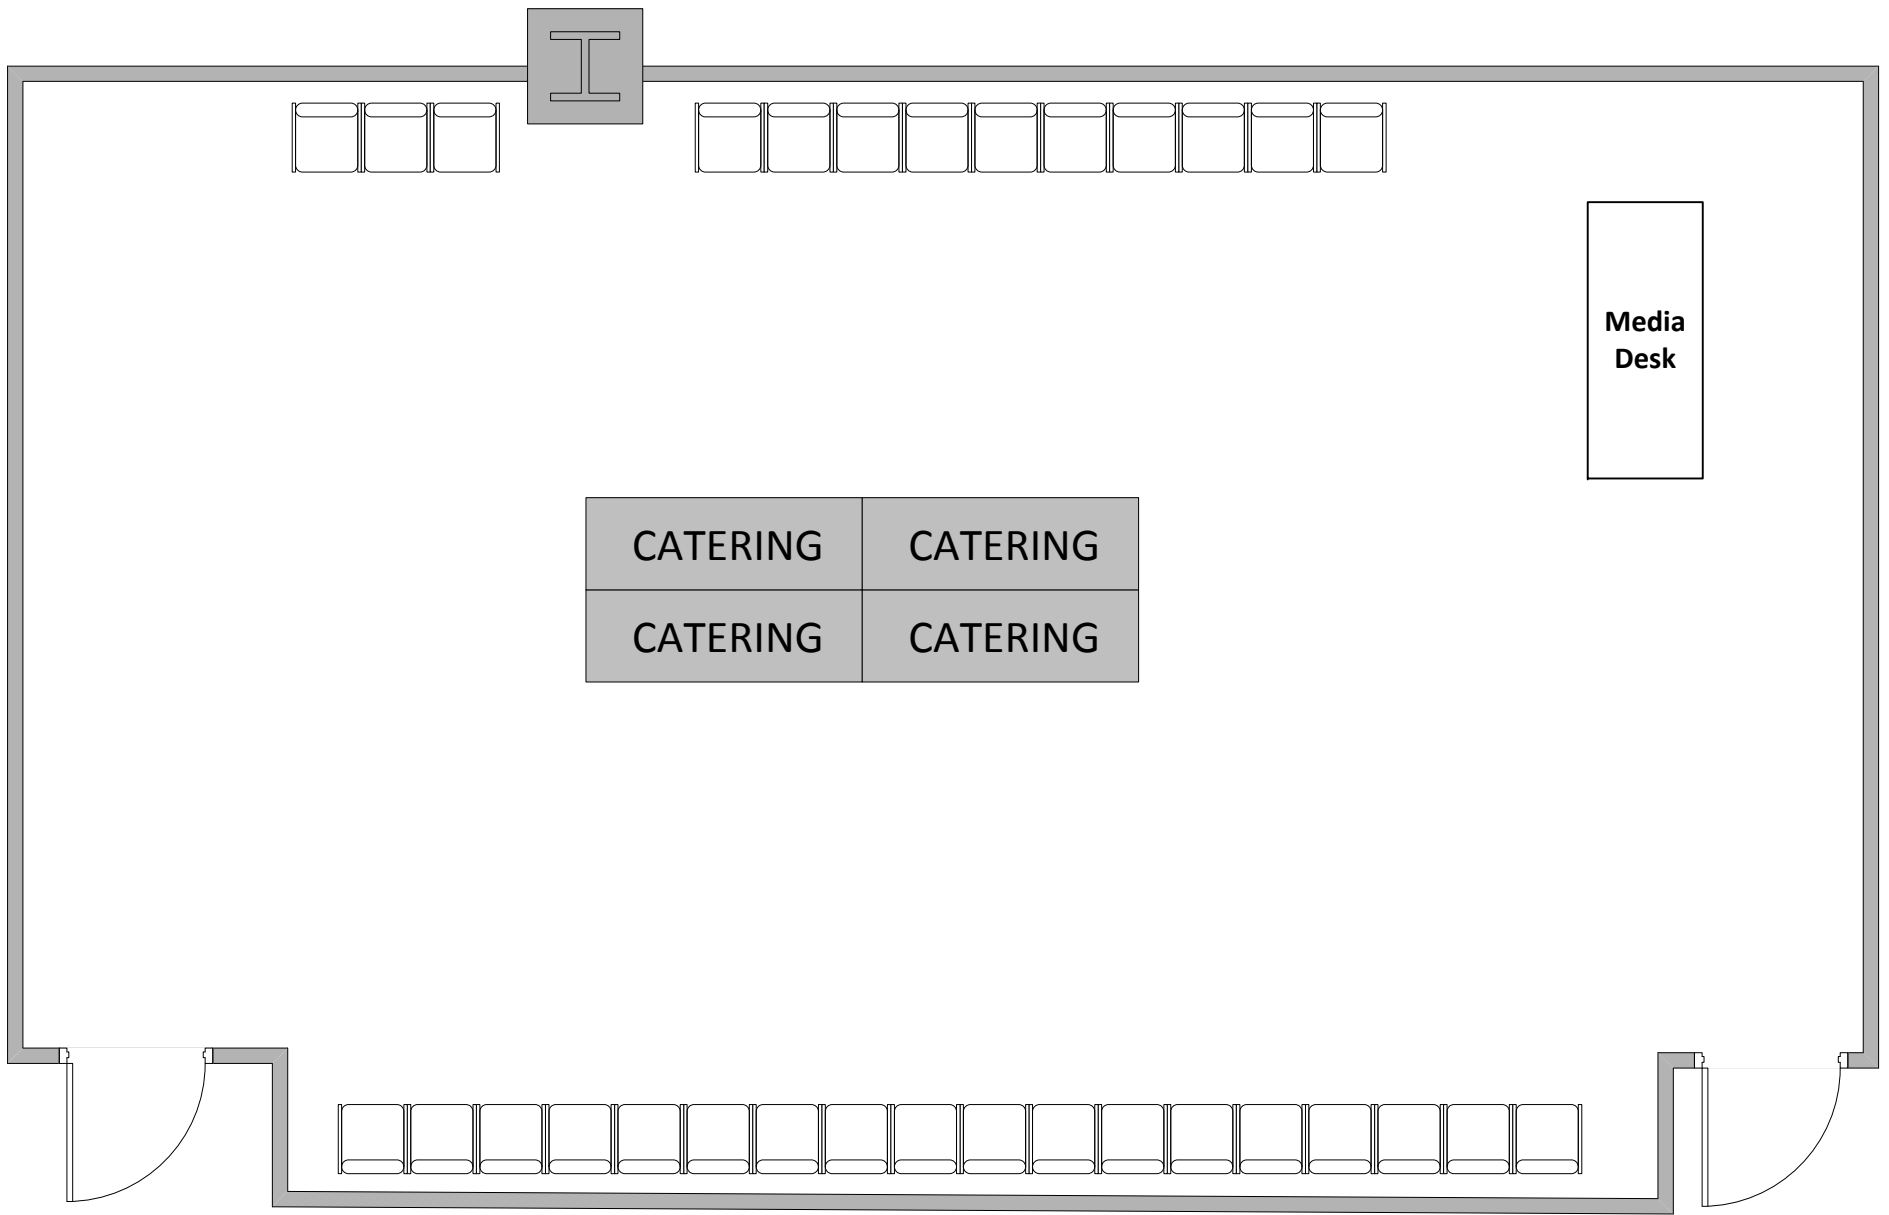

Merten Hall

Venue Set-ups

Merten 1201
Classroom/42
S/BK – 0:30/0:30

Merten 1201
Conference Square/46
S/BK – 0:30/0:30

Merten 1201
Open/156
S/BK – 0:30/0:30

Merten 1201
Reception/156
S/BK – 0:30/0:30

Merten 1201
Rounds/96
S/BK – 0:30/0:30

Media
Desk

Merten 1202
Rounds/40
S/BK – 0:30/0:30

**Media
Desk**

**Merten 1202
Theater/63
S/BK – 0:30/0:30**

Merten 1202
U-Shape/32
S/BK – 0:30/0:30

Merten 1203
Classroom/36
S/BK – 0:30/0:30

Merten 1203
Conference/34
S/BK – 0:30/0:30

Merten 1203
Reception/60
S/BK – 0:30/0:30

Media
Desk

Merten 1203
Rounds/40
S/BK – 0:30/0:30

Merten 1203
Theater/63
S/BK – 0:30/0:30

Merten 1203
U Shape/32
S/BK – 0:30/0:30

Merten 1204
Classroom/36
S/BK - 0:30/0:30

Merten 1204
Theater/92
S/BK – 0:30/0:30

Media
Desk

Merten 1204
U Shape/32
S/BK – 0:30/0:30

Media Podium

5' Round with 8 chairs

2'x6' Table

Merten 1201
Custom/156
S/BK – 0:30/0:30

**5' Round with 8
chairs**