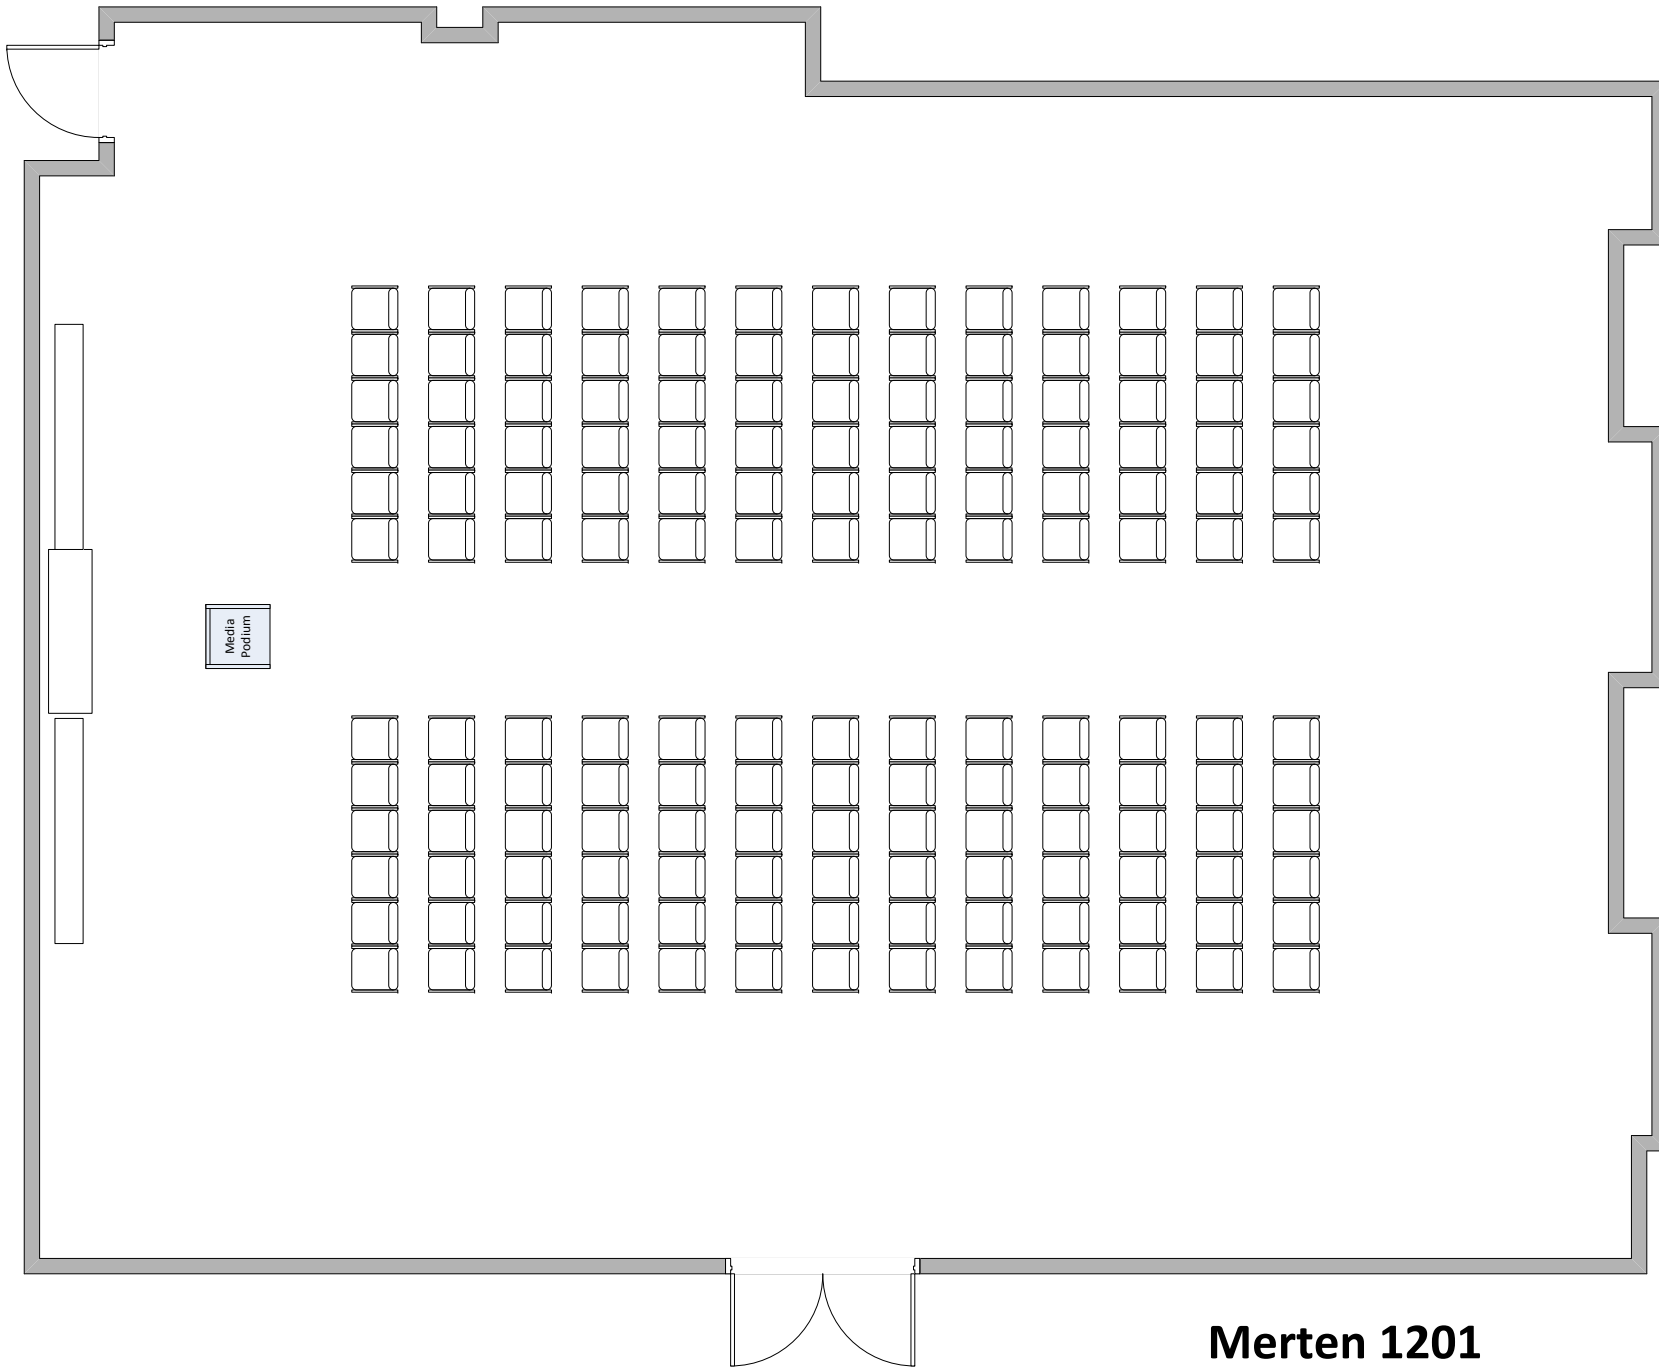

Merten Hall

Venue Set-ups

Merten 1201
Classroom/42
S/BK – 0:30/0:30

Merten 1201
Conference Square/46
S/BK – 0:30/0:30

Merten 1201
Open/156
S/BK – 0:30/0:30

Merten 1201
Reception/156
S/BK – 0:30/0:30

Merten 1201
Rounds/96
S/BK – 0:30/0:30

Merten 1201
Theater/156
S/BK – 0:30/0:30

Merten 1201
U-Shape/44
S/BK – 0:30/0:30

Media
Desk

Merten 1202
Classroom/36
S/BK – 0:30/0:30

Media
Desk

Merten 1202
Conference/34
S/BK – 0:30/0:30

Merten 1202
Reception/60
S/BK – 0:30/0:30

Media
Desk

Merten 1202
Rounds/40
S/BK – 0:30/0:30

**Media
Desk**

**Merten 1202
Theater/63
S/BK – 0:30/0:30**

Merten 1202
U-Shape/32
S/BK – 0:30/0:30

Merten 1203
Classroom/36
S/BK – 0:30/0:30

Merten 1203
Conference/34
S/BK – 0:30/0:30

Merten 1204
Theater/92
S/BK – 0:30/0:30

Media
Desk

Merten 1204
U Shape/32
S/BK – 0:30/0:30

Media Podium

5' Round with 8 chairs

2'x6' Table

Merten 1201
Custom/156
S/BK – 0:30/0:30

**5' Round with 8
chairs**