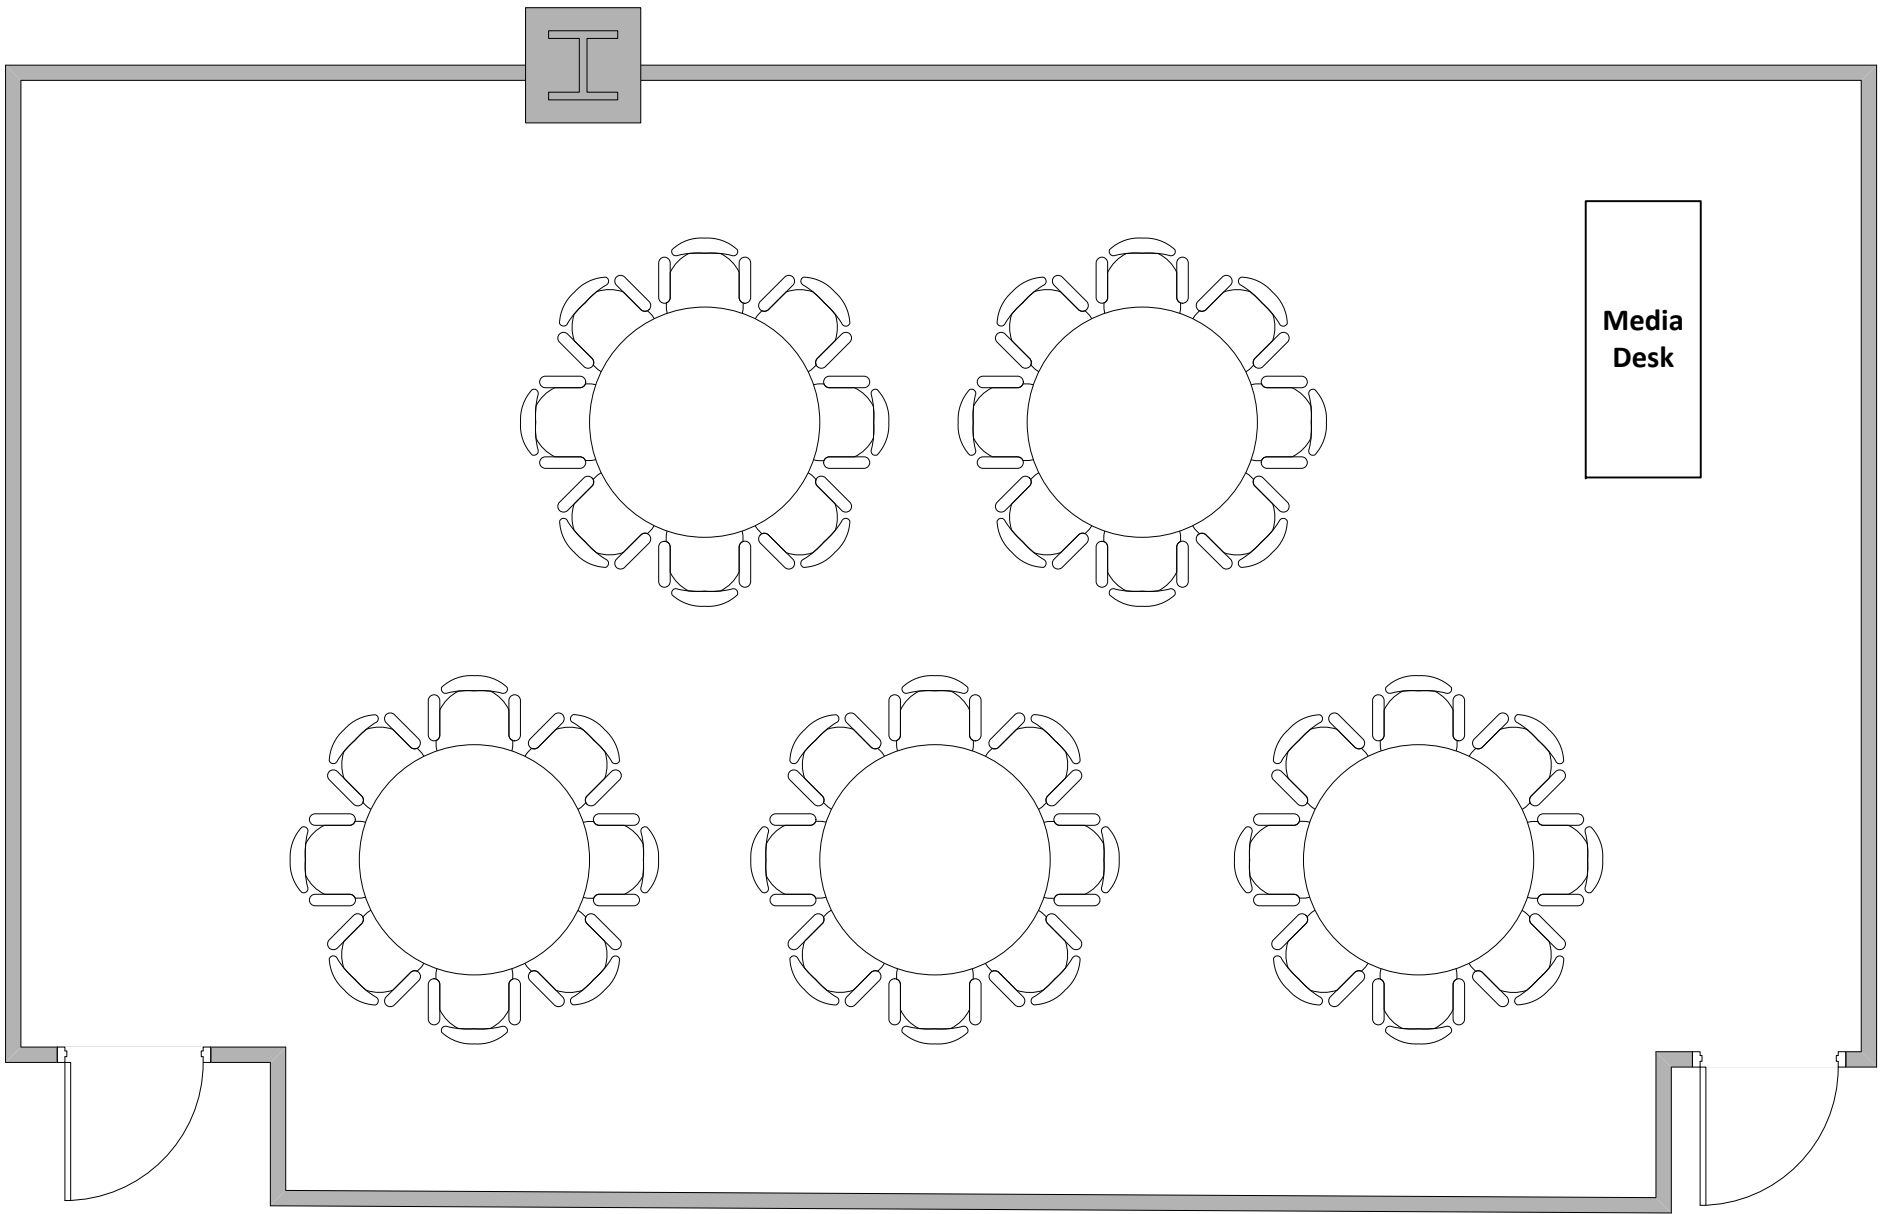

Media
Desk

Merten 1203
Rounds/40
S/BK – 0:30/0:30