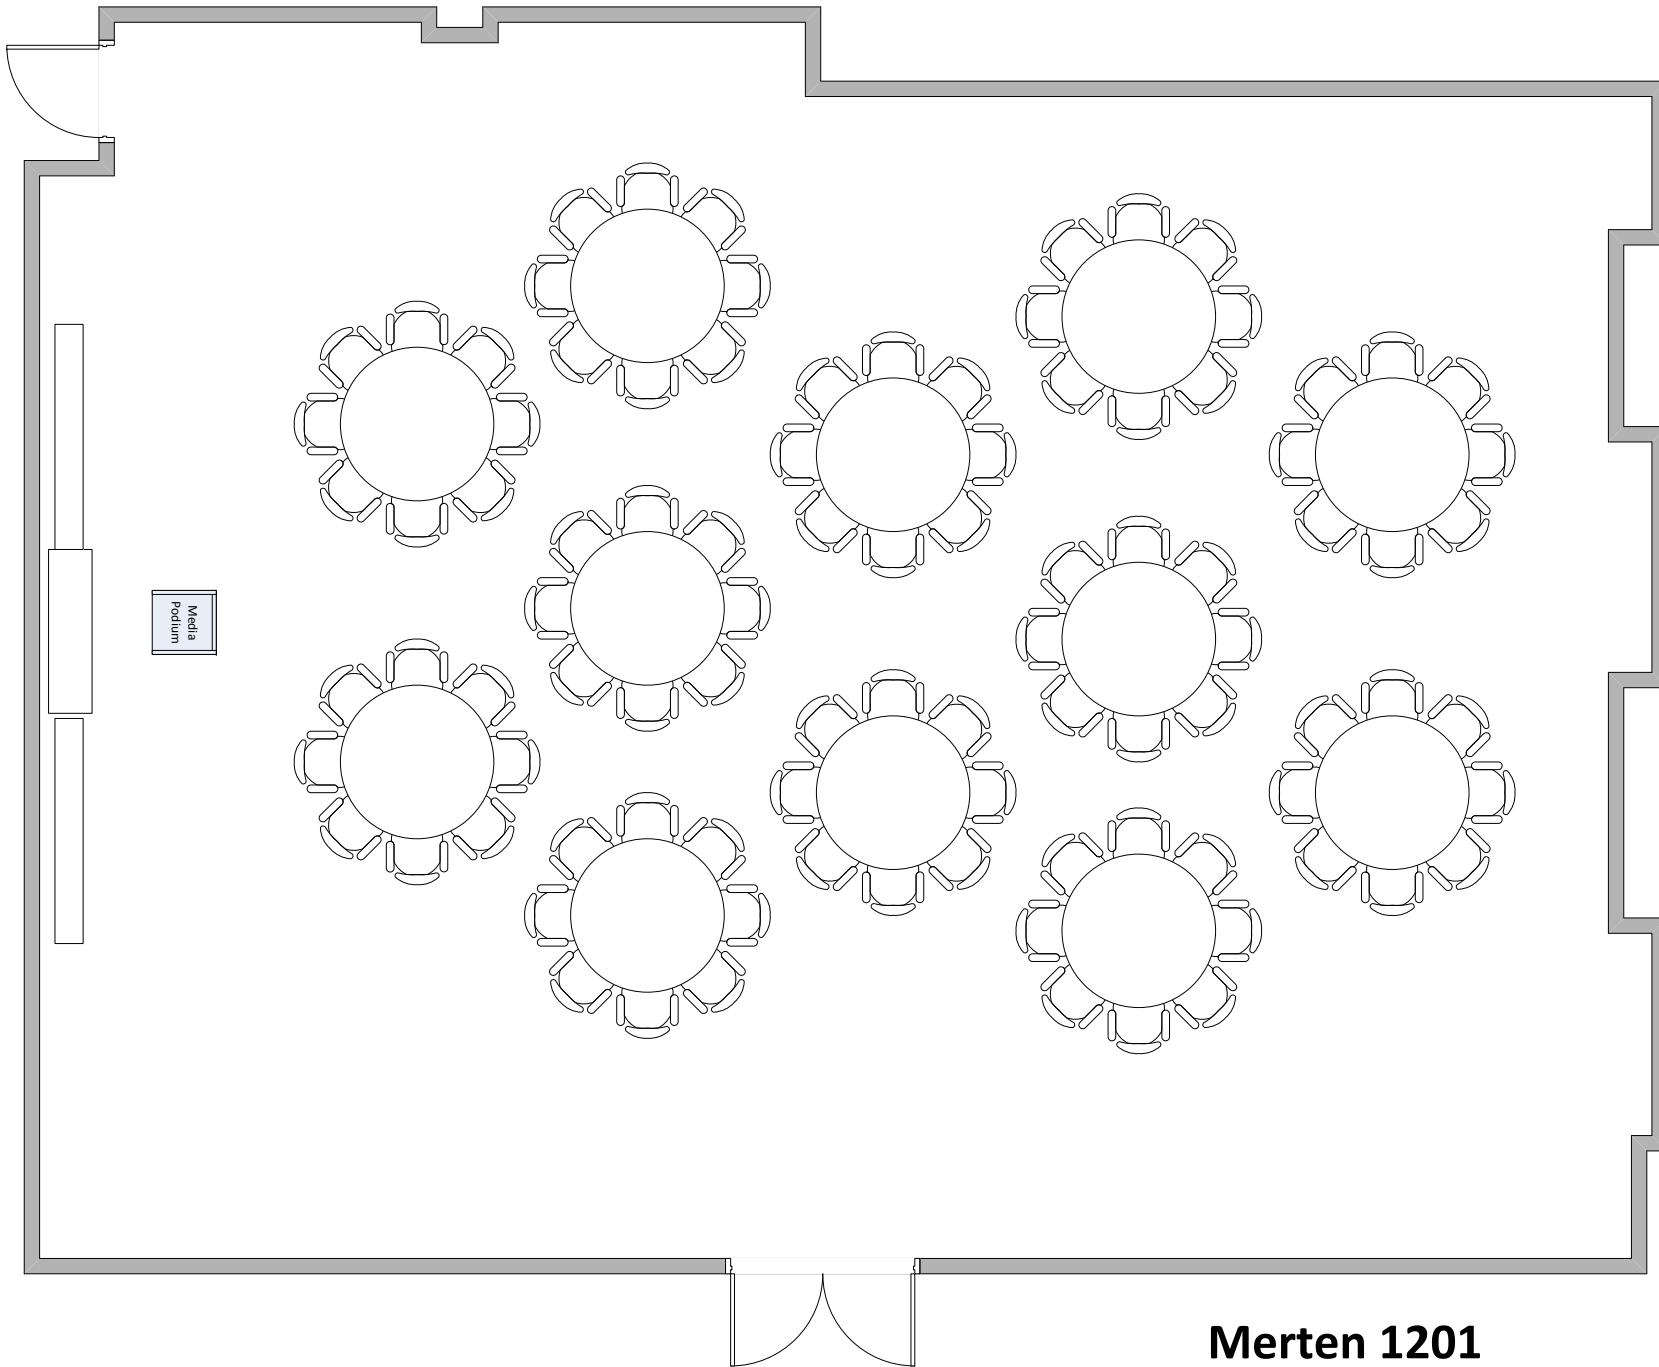

Merten Hall

Venue Set-ups

Merten 1201
Classroom/42
S/BK – 0:30/0:30

Merten 1201
Conference Square/46
S/BK – 0:30/0:30

Merten 1201
Open/156
S/BK – 0:30/0:30

Merten 1201
Reception/156
S/BK – 0:30/0:30

Merten 1201
Rounds/96
S/BK – 0:30/0:30

Merten 1201
Theater/156
S/BK – 0:30/0:30

Merten 1201
U-Shape/44
S/BK – 0:30/0:30

Media
Desk

Merten 1202
Classroom/36
S/BK – 0:30/0:30

Media
Desk

Merten 1202
Conference/34
S/BK – 0:30/0:30

Merten 1202
Reception/60
S/BK – 0:30/0:30

Merten 1204
Theater/92
S/BK – 0:30/0:30

Media
Desk

Merten 1204
U Shape/32
S/BK – 0:30/0:30

Media Podium

5' Round with 8 chairs

2'x6' Table

Merten 1201
Custom/156
S/BK – 0:30/0:30

**5' Round with 8
chairs**

2'x6' Table

Event Chairs

**Merten 1204
Custom/100
S/BK – 0:30/0:30**