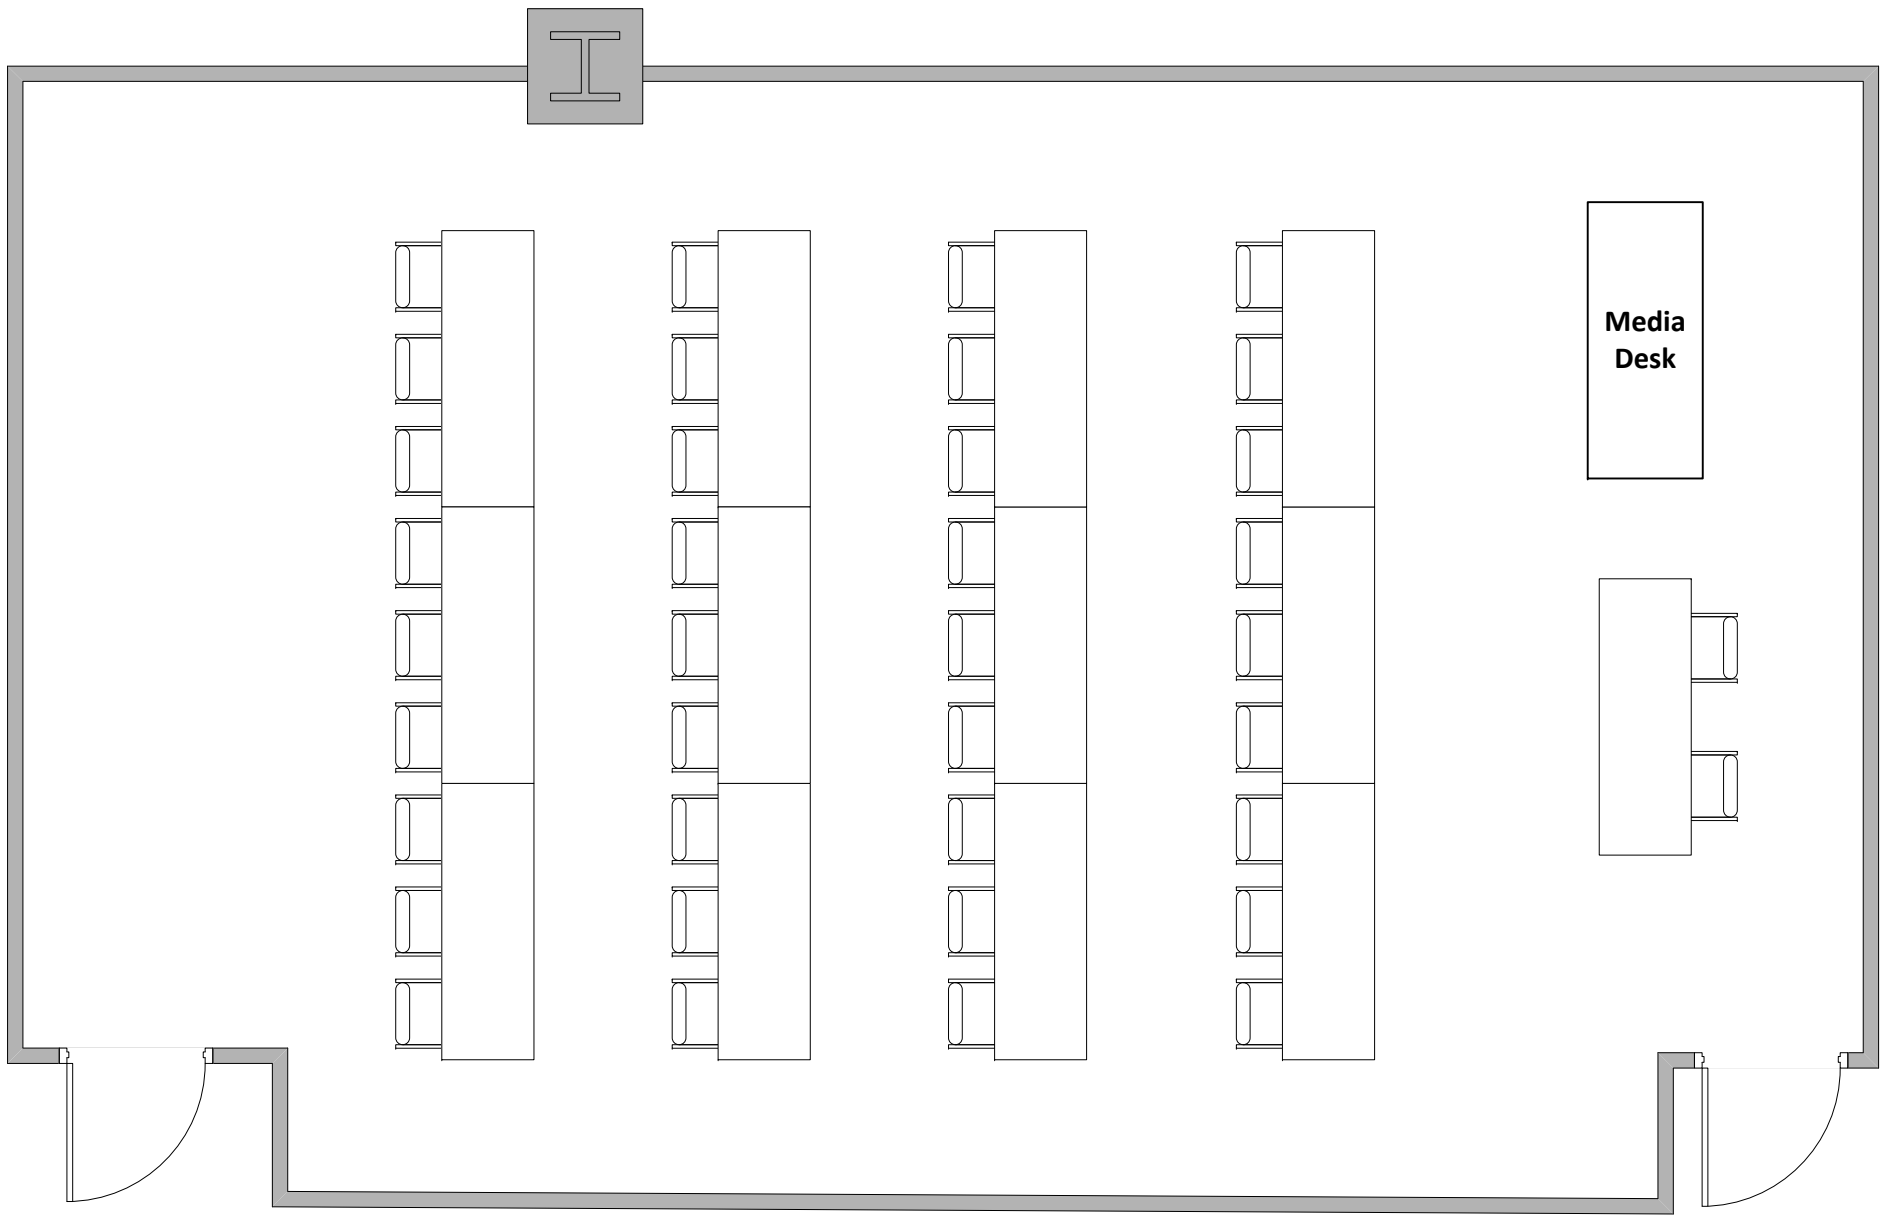

Merten Hall

Venue Set-ups

Merten 1201
Classroom/42
S/BK – 0:30/0:30

Merten 1201
Conference Square/46
S/BK – 0:30/0:30

Merten 1201
Open/156
S/BK – 0:30/0:30

Merten 1201
Reception/156
S/BK – 0:30/0:30

Merten 1201
Rounds/96
S/BK – 0:30/0:30

Media
Desk

Merten 1202
Rounds/40
S/BK – 0:30/0:30

**Media
Desk**

**Merten 1202
Theater/63
S/BK – 0:30/0:30**

Merten 1202
U-Shape/32
S/BK – 0:30/0:30

Merten 1203
Classroom/36
S/BK – 0:30/0:30

Merten 1203
Conference/34
S/BK – 0:30/0:30

Merten 1203
Reception/60
S/BK – 0:30/0:30

Media
Desk

Merten 1203
Rounds/40
S/BK – 0:30/0:30

Merten 1203
Theater/63
S/BK – 0:30/0:30

Merten 1203
U Shape/32
S/BK – 0:30/0:30

Merten 1204
Classroom/36
S/BK - 0:30/0:30

Merten 1204
Theater/92
S/BK – 0:30/0:30

Media
Desk

Merten 1204
U Shape/32
S/BK – 0:30/0:30

Media Podium

5' Round with 8 chairs

2'x6' Table

Merten 1201
Custom/156
S/BK – 0:30/0:30

**5' Round with 8
chairs**