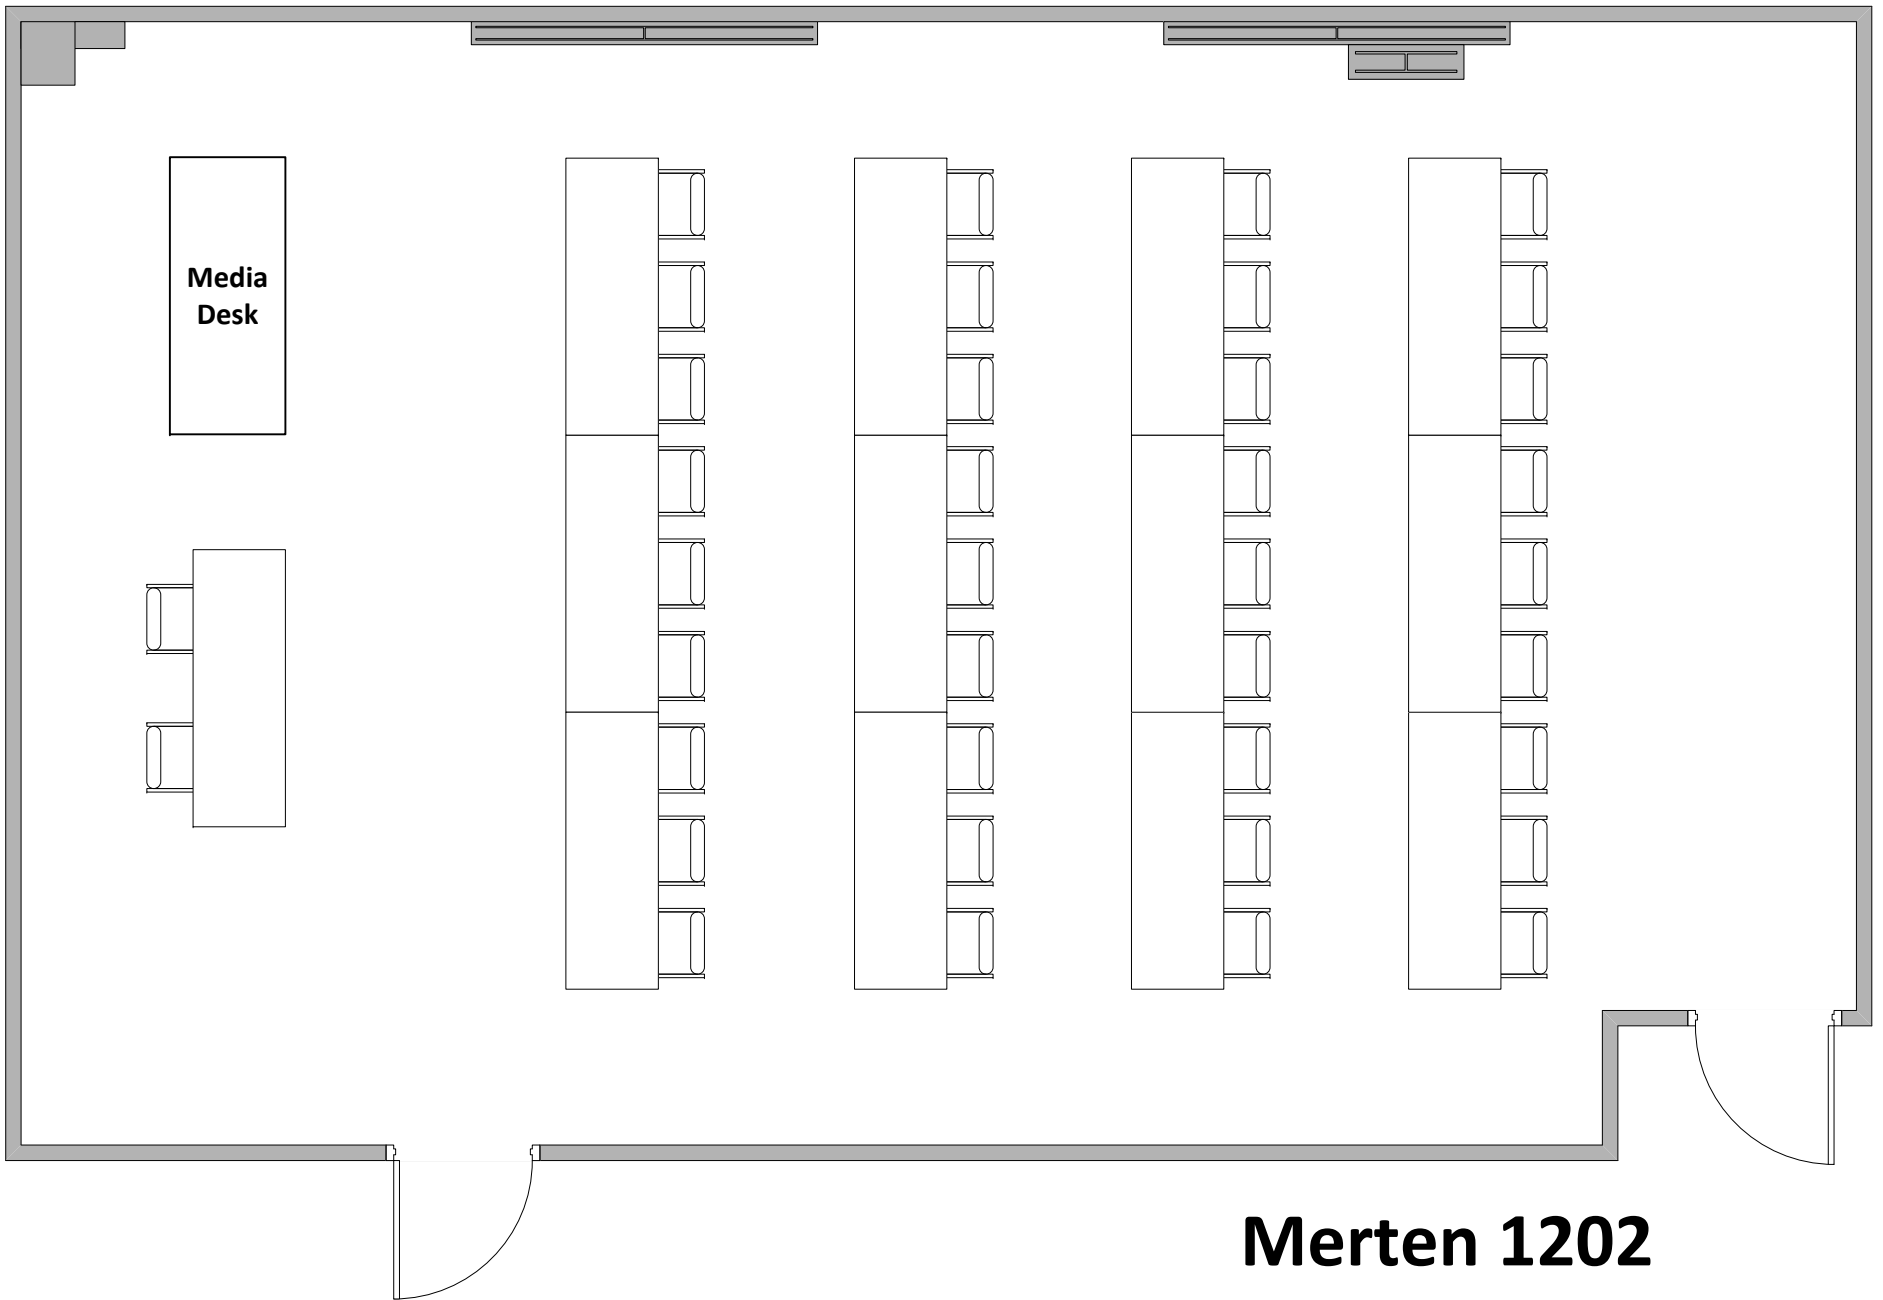

Merten Hall

Venue Set-ups

Merten 1201
Classroom/42
S/BK – 0:30/0:30

Merten 1201
Conference Square/46
S/BK – 0:30/0:30

Merten 1201
Open/156
S/BK – 0:30/0:30

Merten 1201
Reception/156
S/BK – 0:30/0:30

Merten 1201
Rounds/96
S/BK – 0:30/0:30

Merten 1201
Theater/156
S/BK – 0:30/0:30

Merten 1201
U-Shape/44
S/BK – 0:30/0:30

Media
Desk

Merten 1202
Classroom/36
S/BK – 0:30/0:30

Media
Desk

Merten 1202
Conference/34
S/BK – 0:30/0:30

Merten 1202
Reception/60
S/BK – 0:30/0:30

Merten 1204
Theater/92
S/BK – 0:30/0:30

Media
Desk

Merten 1204
U Shape/32
S/BK – 0:30/0:30

Media Podium

5' Round with 8 chairs

2'x6' Table

Merten 1201
Custom/156
S/BK – 0:30/0:30

**5' Round with 8
chairs**

2'x6' Table

Event Chairs

**Merten 1204
Custom/100
S/BK – 0:30/0:30**