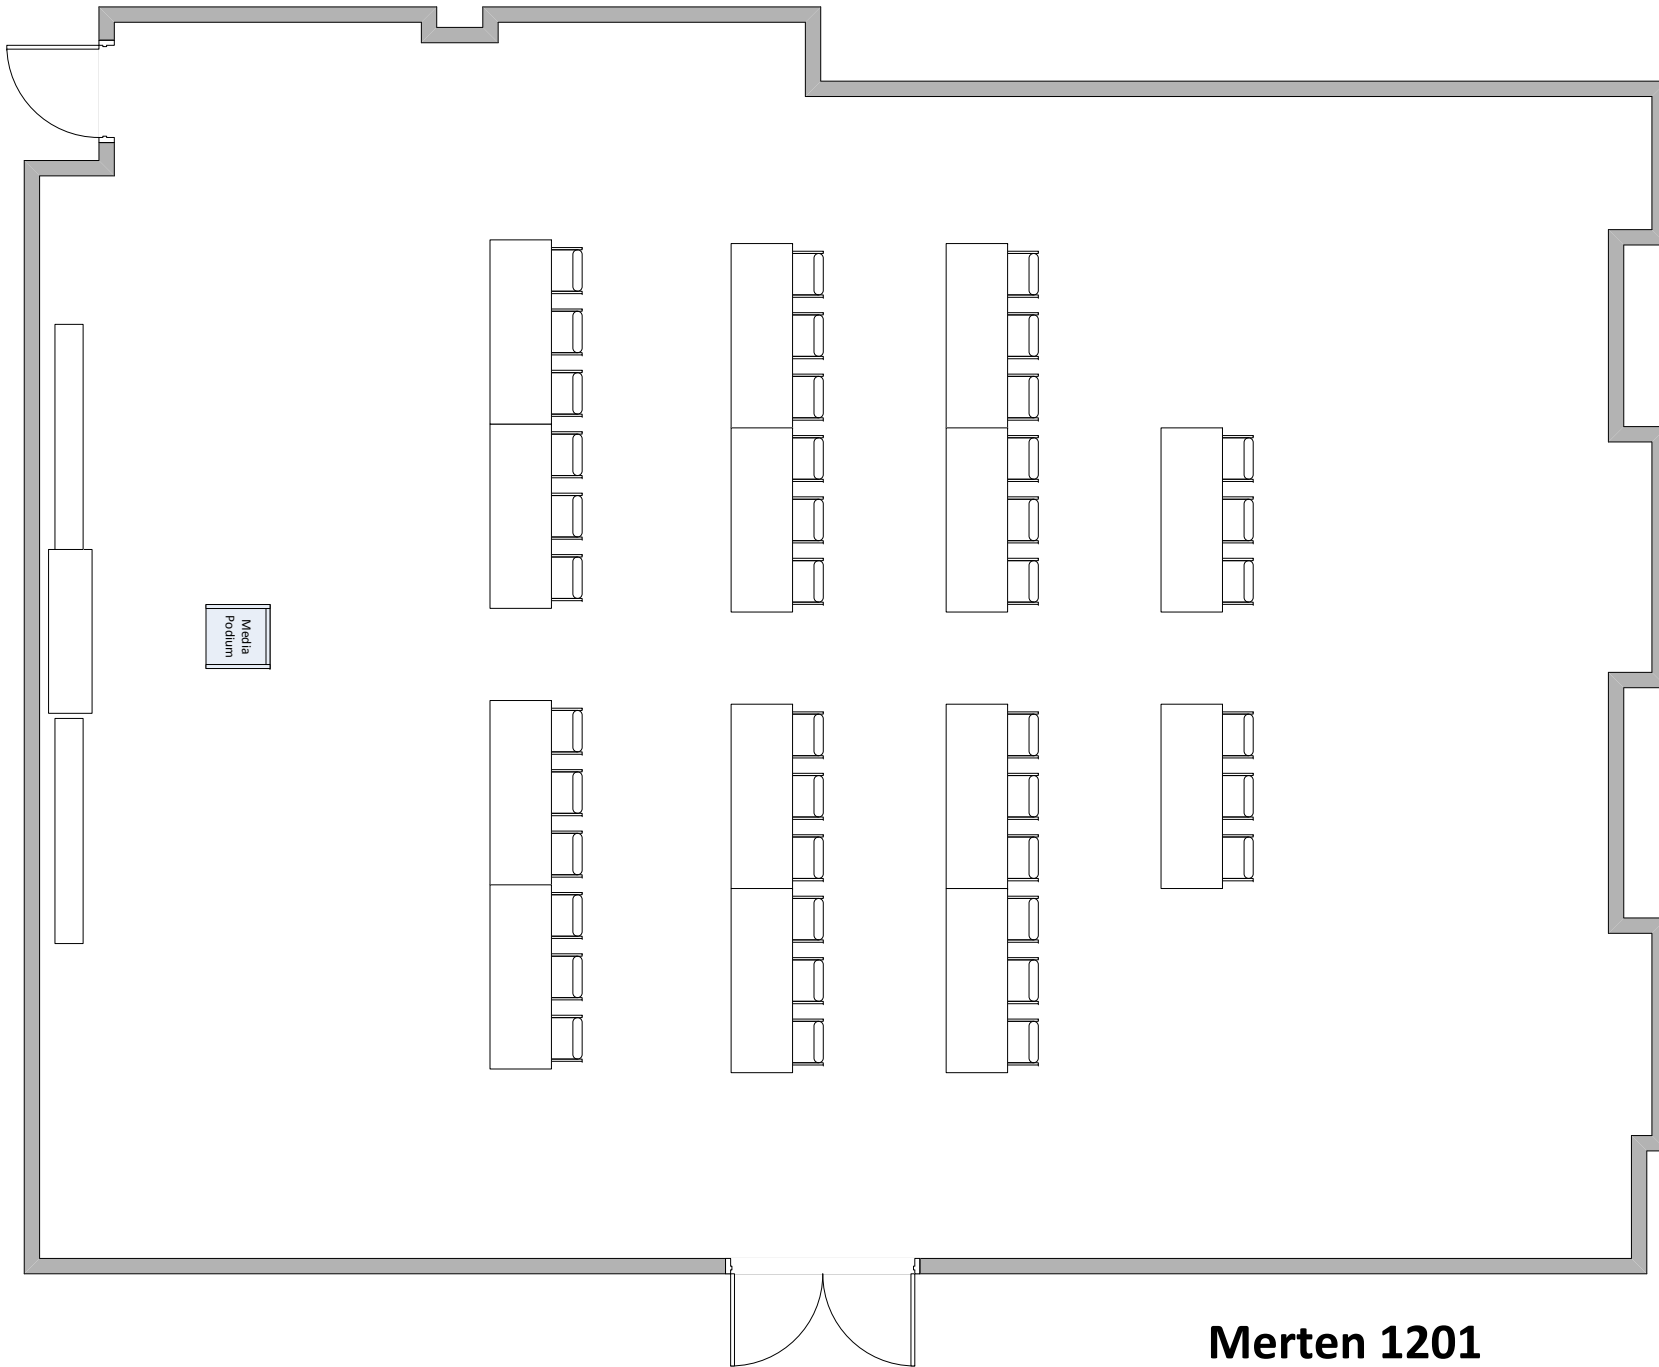

Merten Hall

Venue Set-ups

Merten 1201
Classroom/42
S/BK – 0:30/0:30

Merten 1201
Conference Square/46
S/BK – 0:30/0:30

Merten 1201
Open/156
S/BK – 0:30/0:30

Merten 1201
Reception/156
S/BK – 0:30/0:30

Merten 1201
Rounds/96
S/BK – 0:30/0:30

Merten 1201
Theater/156
S/BK – 0:30/0:30

Merten 1201
U-Shape/44
S/BK – 0:30/0:30

Media
Desk

Merten 1202
Classroom/36
S/BK – 0:30/0:30

Media
Desk

Merten 1202
Conference/34
S/BK – 0:30/0:30

Merten 1202
Reception/60
S/BK – 0:30/0:30

Merten 1204
Theater/92
S/BK – 0:30/0:30

Media
Desk

Merten 1204
U Shape/32
S/BK – 0:30/0:30

Media Podium

5' Round with 8 chairs

2'x6' Table

Merten 1201
Custom/156
S/BK – 0:30/0:30

**5' Round with 8
chairs**

2'x6' Table

Event Chairs

**Merten 1204
Custom/100
S/BK – 0:30/0:30**