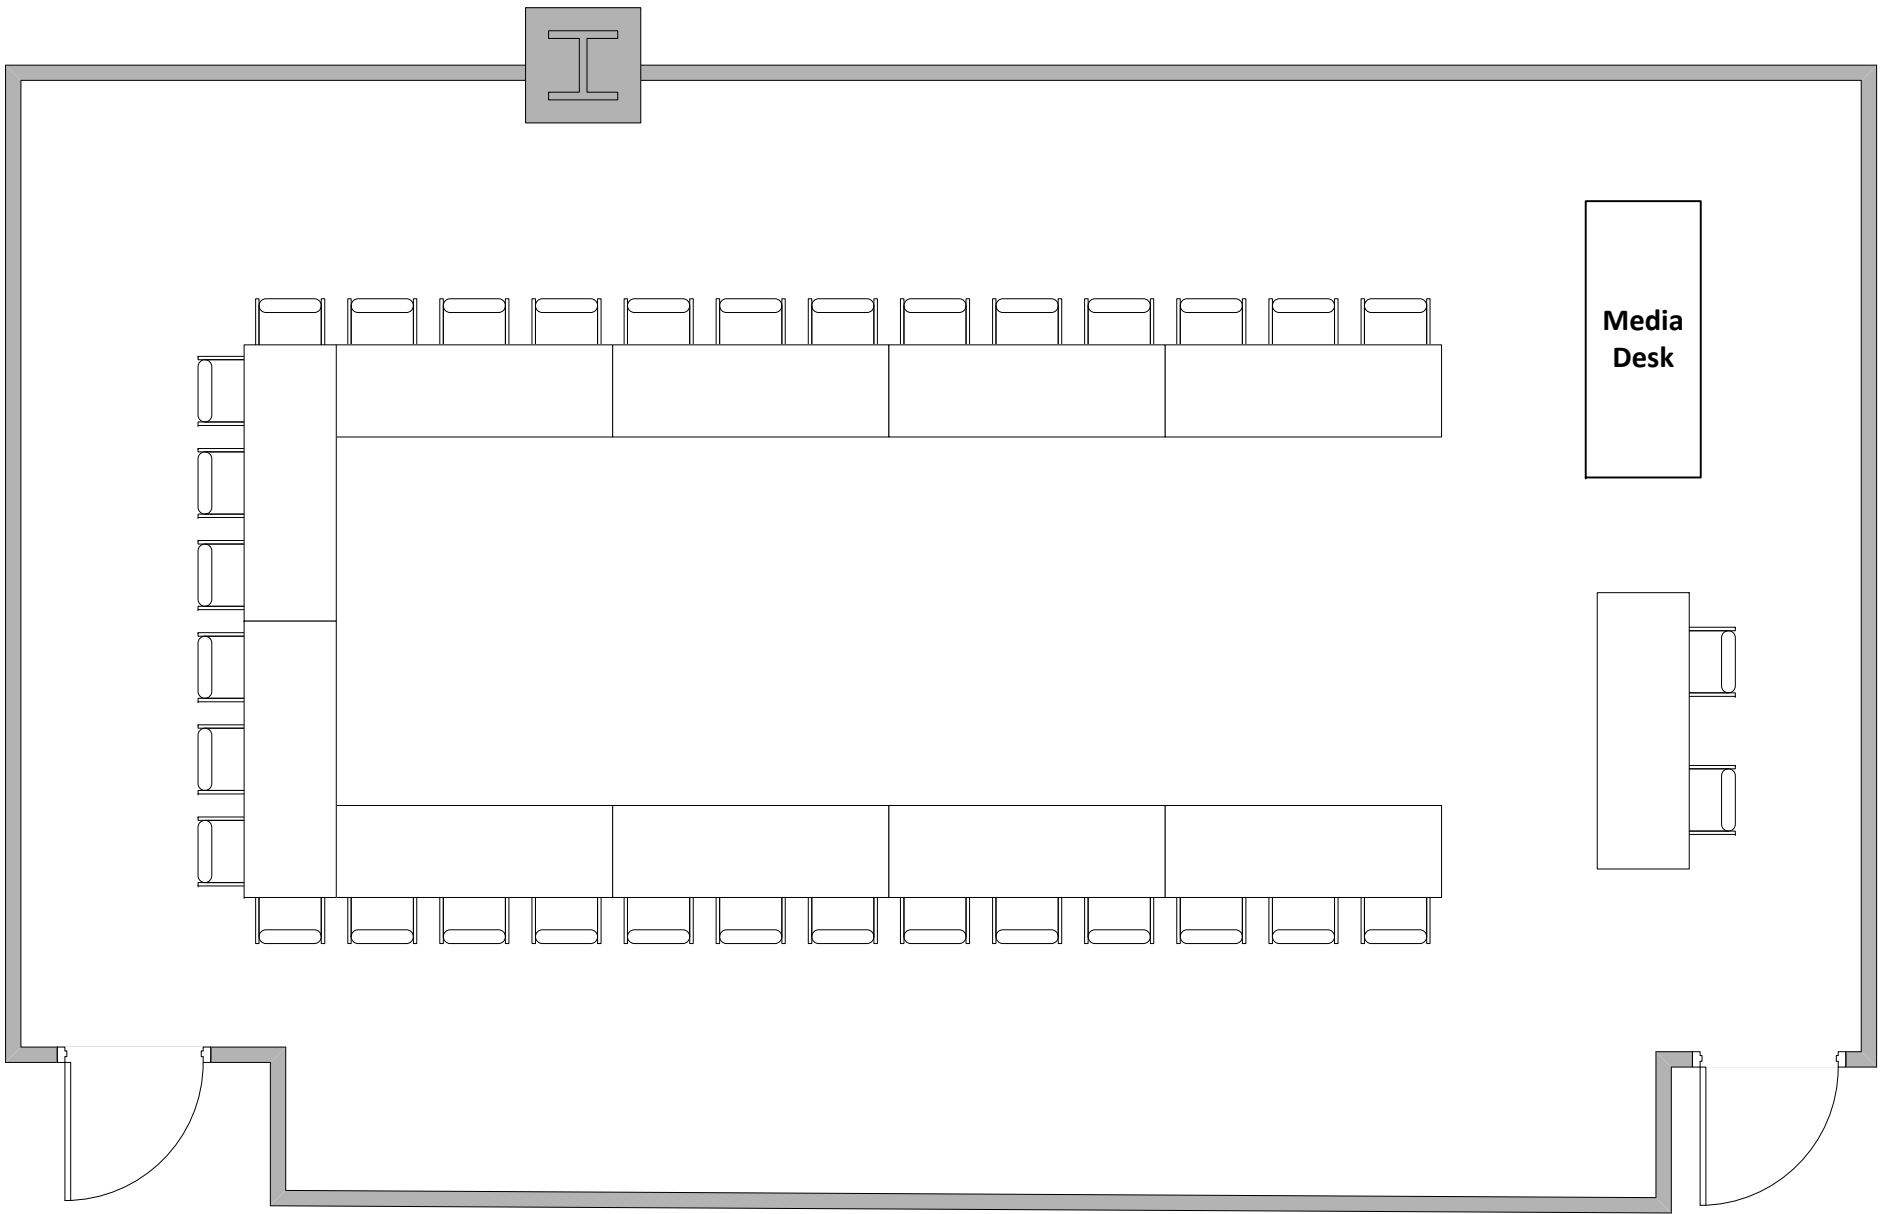

Merten 1203
Reception/60
S/BK – 0:30/0:30

Media
Desk

Merten 1203
Rounds/40
S/BK – 0:30/0:30

Merten 1203
Theater/63
S/BK – 0:30/0:30

Merten 1203
U Shape/32
S/BK – 0:30/0:30

Merten 1204
Classroom/36
S/BK - 0:30/0:30

Merten 1204
Theater/92
S/BK – 0:30/0:30

Media
Desk

Merten 1204
U Shape/32
S/BK – 0:30/0:30

Media Podium

5' Round with 8 chairs

2'x6' Table

Merten 1201
Custom/156
S/BK – 0:30/0:30

**5' Round with 8
chairs**