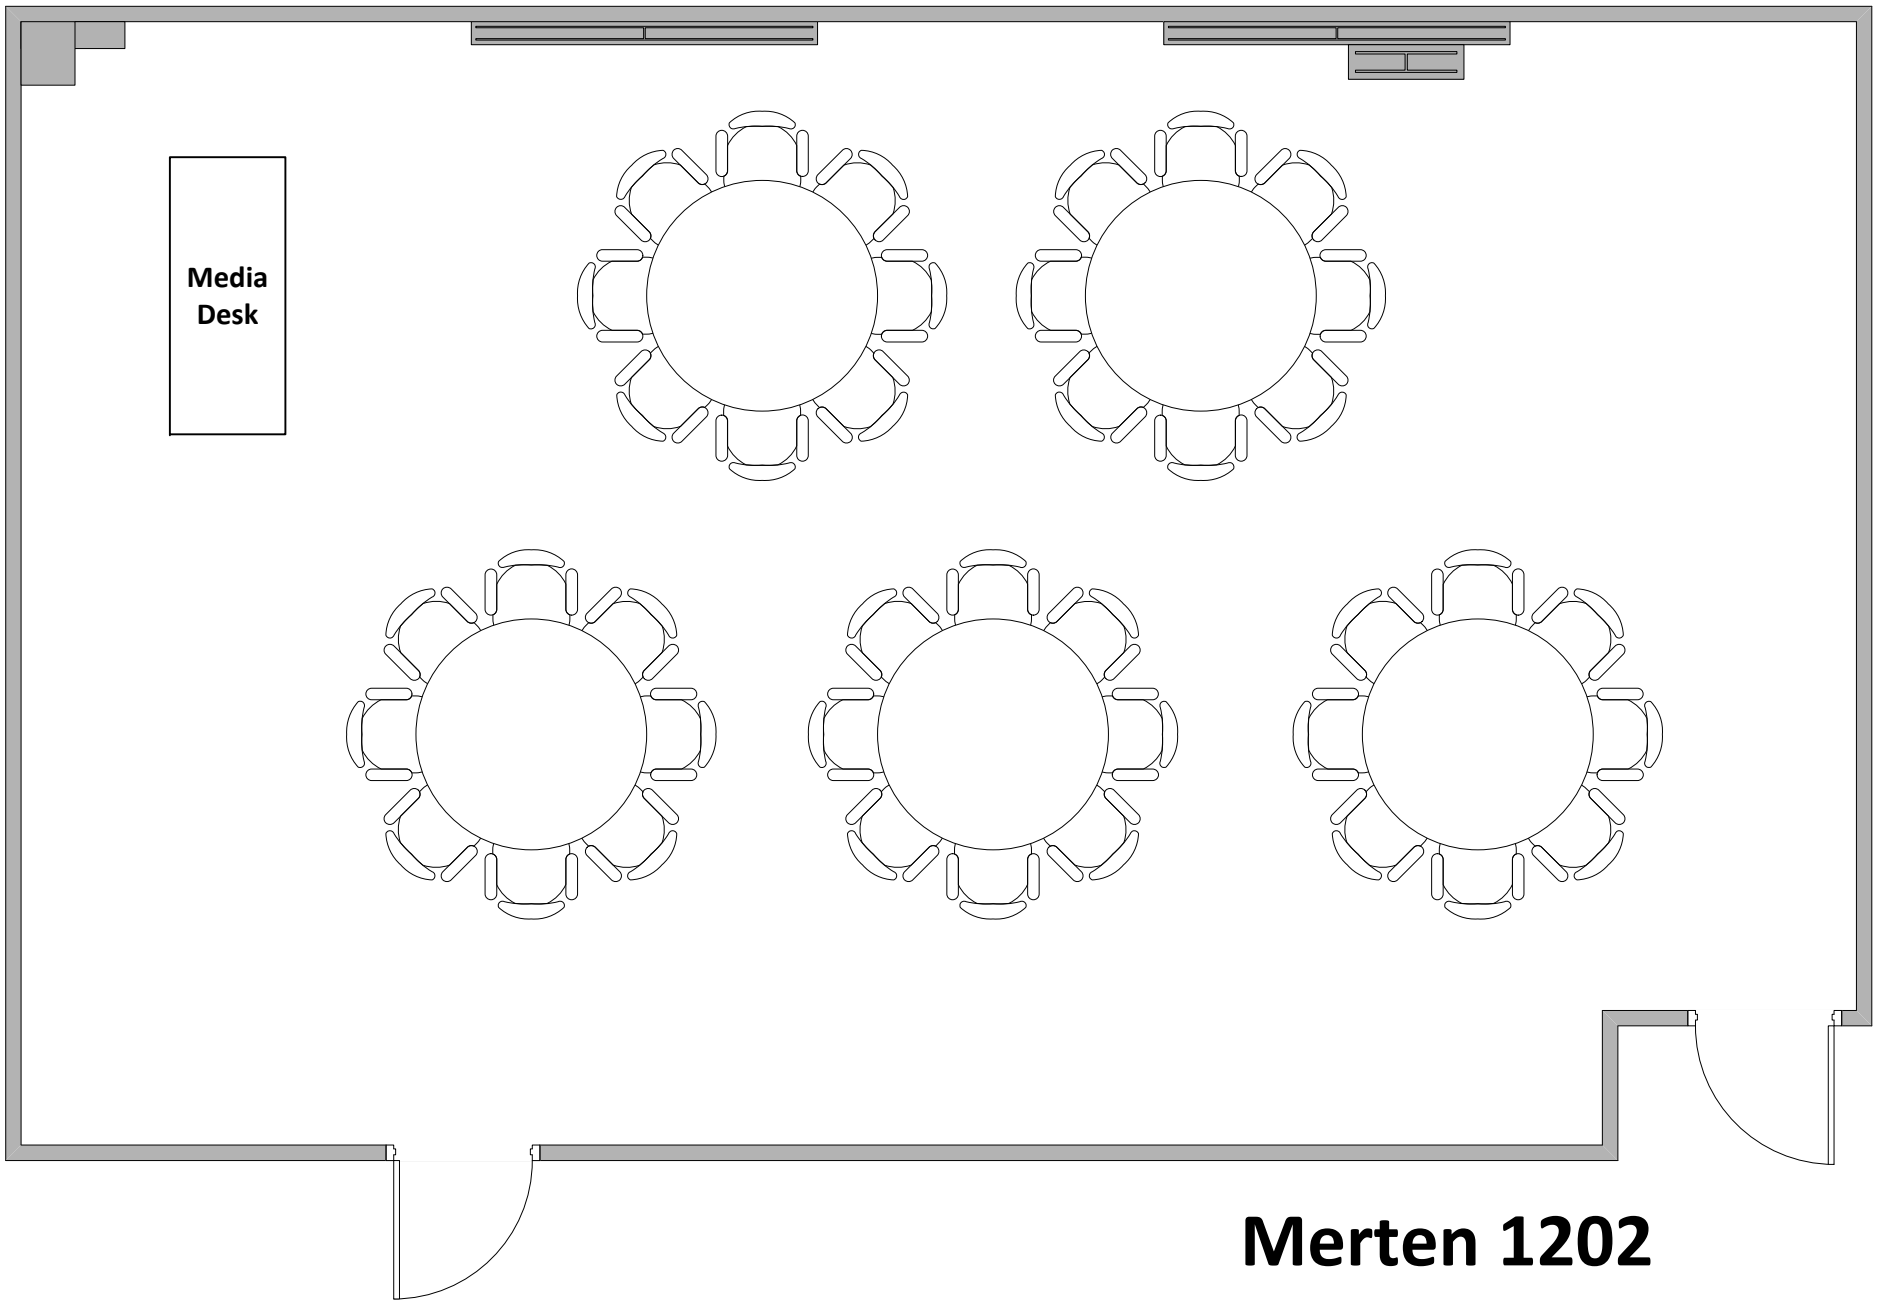

Merten Hall

Venue Set-ups

Merten 1201
Classroom/42
S/BK – 0:30/0:30

Merten 1201
Conference Square/46
S/BK – 0:30/0:30

Merten 1201
Open/156
S/BK – 0:30/0:30

Merten 1201
Reception/156
S/BK – 0:30/0:30

Merten 1201
Rounds/96
S/BK – 0:30/0:30

Merten 1201
Theater/156
S/BK – 0:30/0:30

Merten 1201
U-Shape/44
S/BK – 0:30/0:30

Media
Desk

Merten 1202
Classroom/36
S/BK – 0:30/0:30

Media
Desk

Merten 1202
Conference/34
S/BK – 0:30/0:30

Merten 1202
Reception/60
S/BK – 0:30/0:30

Media
Desk

Merten 1202
Rounds/40
S/BK – 0:30/0:30

**Media
Desk**

**Merten 1202
Theater/63
S/BK – 0:30/0:30**

Merten 1202
U-Shape/32
S/BK – 0:30/0:30

Merten 1203
Classroom/36
S/BK – 0:30/0:30

Merten 1203
Conference/34
S/BK – 0:30/0:30

Merten 1204
Theater/92
S/BK – 0:30/0:30

Media
Desk

Merten 1204
U Shape/32
S/BK – 0:30/0:30

Media Podium

5' Round with 8 chairs

2'x6' Table

Merten 1201
Custom/156
S/BK – 0:30/0:30

**5' Round with 8
chairs**