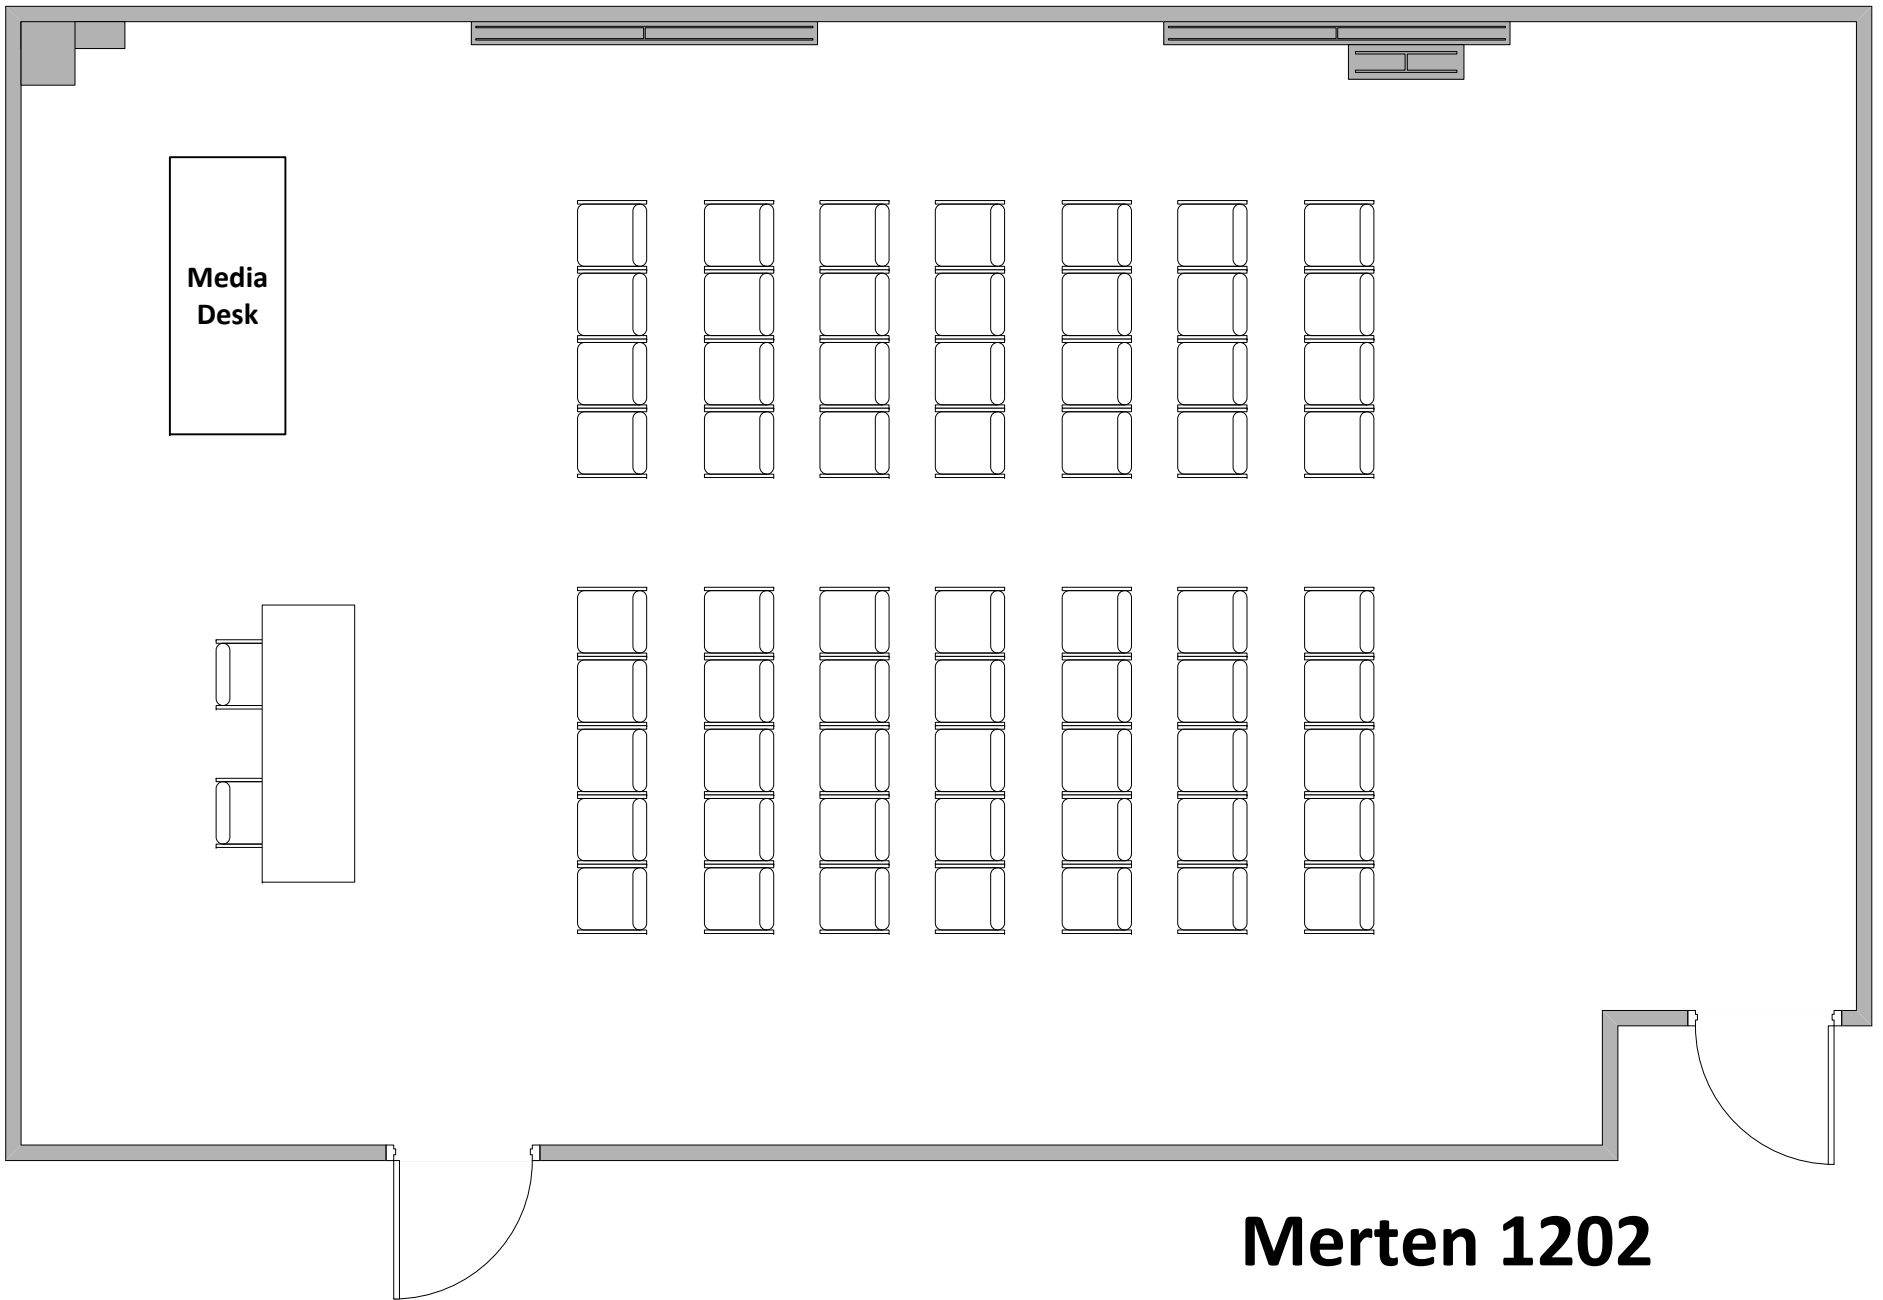

Merten Hall

Venue Set-ups

Merten 1201
Classroom/42
S/BK – 0:30/0:30

Merten 1201
Conference Square/46
S/BK – 0:30/0:30

Merten 1201
Open/156
S/BK – 0:30/0:30

Merten 1201
Reception/156
S/BK – 0:30/0:30

Merten 1201
Rounds/96
S/BK – 0:30/0:30

Merten 1201
Theater/156
S/BK – 0:30/0:30

Merten 1201
U-Shape/44
S/BK – 0:30/0:30

Media
Desk

Merten 1202
Classroom/36
S/BK – 0:30/0:30

Media
Desk

Merten 1202
Conference/34
S/BK – 0:30/0:30

Merten 1202
Reception/60
S/BK – 0:30/0:30

Media
Desk

Merten 1202
Rounds/40
S/BK – 0:30/0:30

**Media
Desk**

**Merten 1202
Theater/63
S/BK – 0:30/0:30**

Merten 1202
U-Shape/32
S/BK – 0:30/0:30

Merten 1203
Classroom/36
S/BK – 0:30/0:30

Merten 1203
Conference/34
S/BK – 0:30/0:30

Merten 1204
Theater/92
S/BK – 0:30/0:30

Media
Desk

Merten 1204
U Shape/32
S/BK – 0:30/0:30

Media Podium

5' Round with 8 chairs

2'x6' Table

Merten 1201
Custom/156
S/BK – 0:30/0:30

**5' Round with 8
chairs**