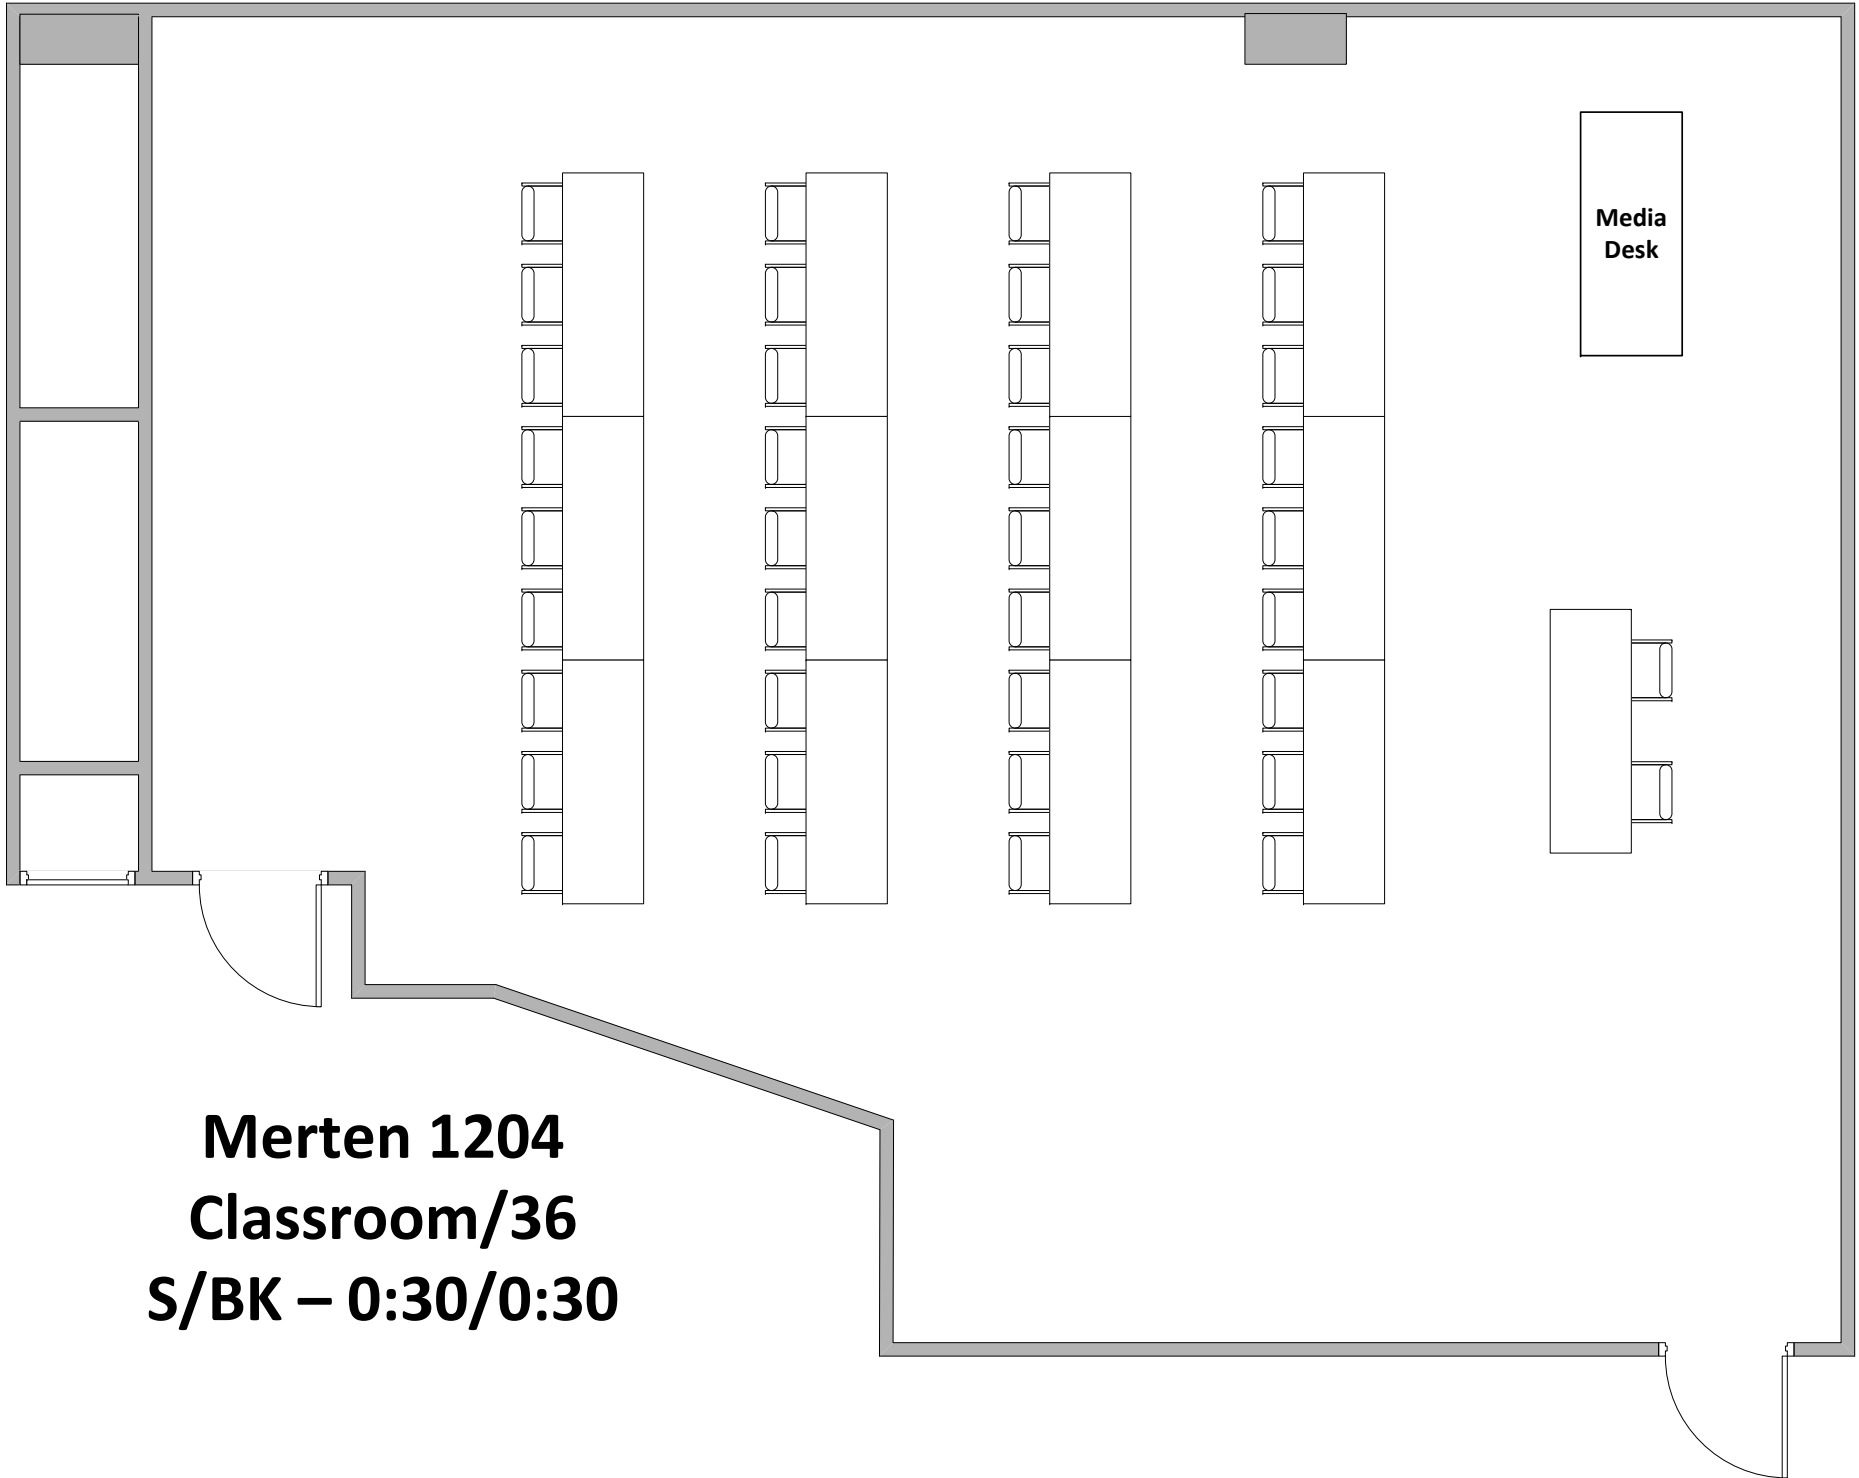

Merten Hall

Venue Set-ups

Merten 1201
Classroom/42
S/BK – 0:30/0:30

Merten 1201
Conference Square/46
S/BK – 0:30/0:30

Merten 1201
Open/156
S/BK – 0:30/0:30

Merten 1201
Reception/156
S/BK – 0:30/0:30

Merten 1201
Rounds/96
S/BK – 0:30/0:30

Merten 1203
Reception/60
S/BK – 0:30/0:30

Media
Desk

Merten 1203
Rounds/40
S/BK – 0:30/0:30

Merten 1203
Theater/63
S/BK – 0:30/0:30

Merten 1203
U Shape/32
S/BK – 0:30/0:30

Merten 1204
Classroom/36
S/BK - 0:30/0:30

Merten 1204
Theater/92
S/BK – 0:30/0:30

Media
Desk

Merten 1204
U Shape/32
S/BK – 0:30/0:30

Media Podium

5' Round with 8 chairs

2'x6' Table

Merten 1201
Custom/156
S/BK – 0:30/0:30

**5' Round with 8
chairs**