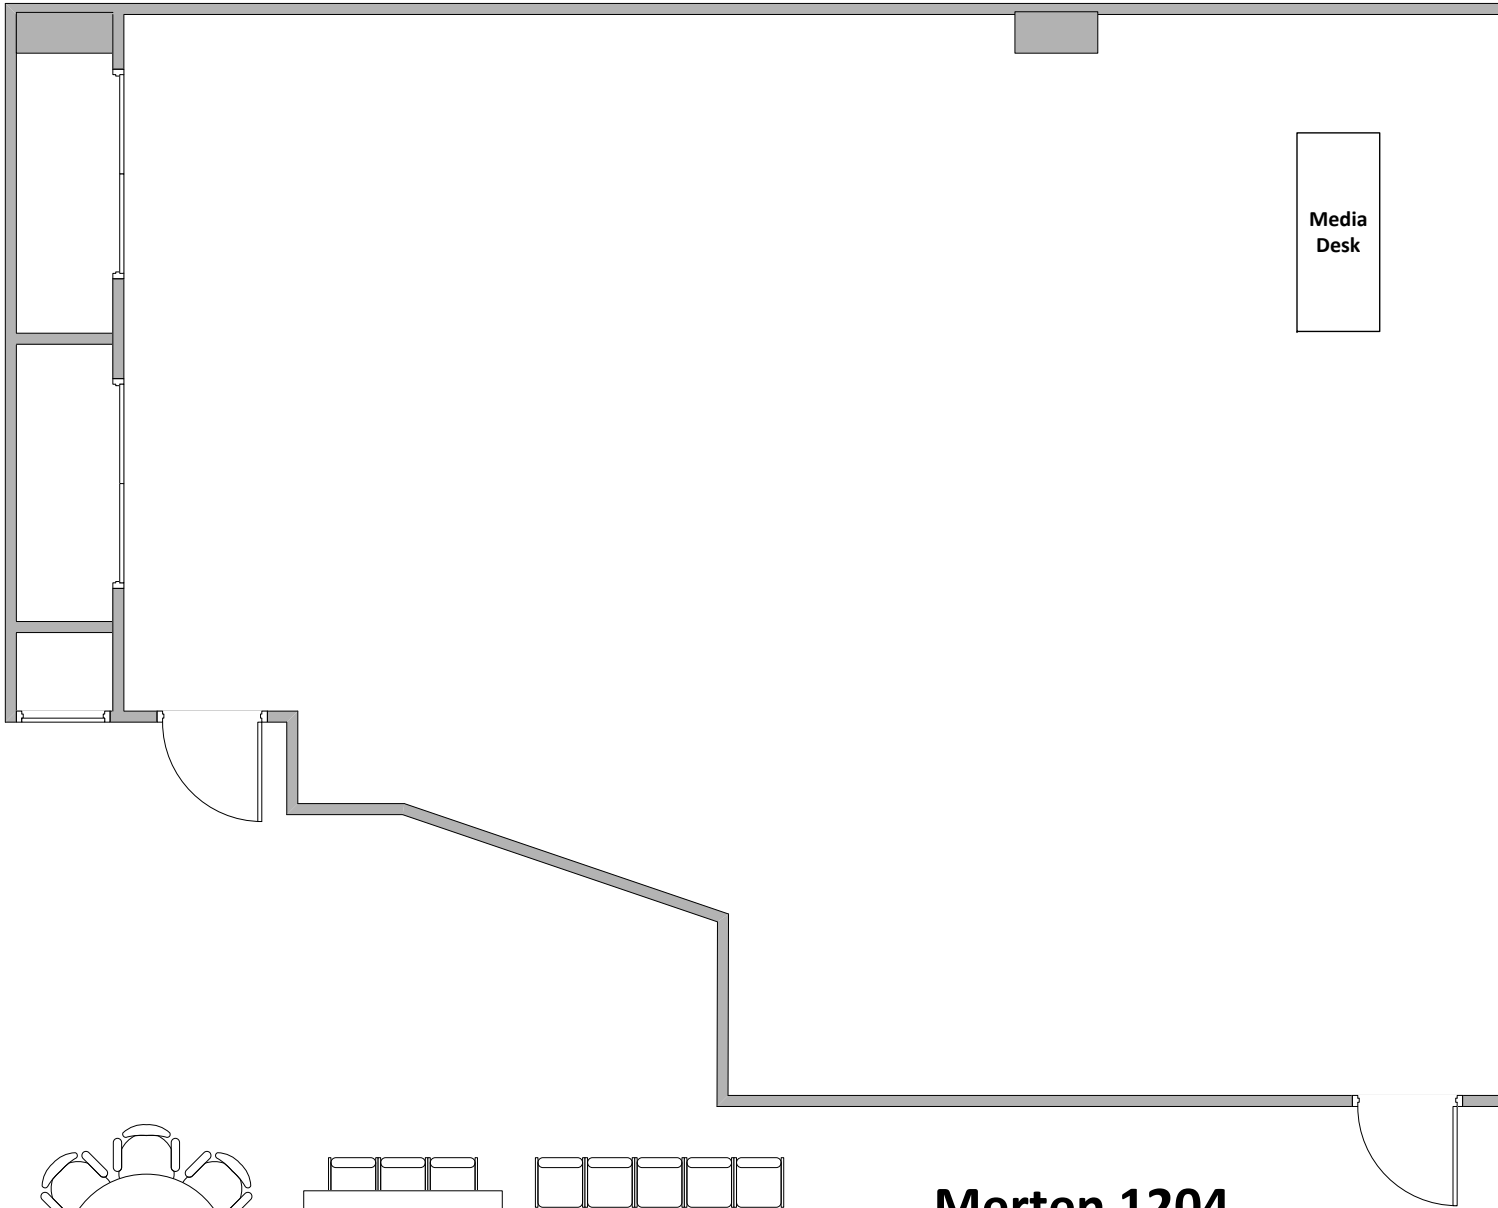

Merten 1204
Theater/92
S/BK – 0:30/0:30

Media
Desk

Merten 1204
U Shape/32
S/BK – 0:30/0:30

Media Podium

5' Round with 8 chairs

2'x6' Table

Merten 1201
Custom/156
S/BK – 0:30/0:30

**5' Round with 8
chairs**

2'x6' Table

**Merten 1202
Custom/60
S/BK – 0:30/0:30**

5' Round with 8 chairs

2'x6' Table

Event Chairs

2'x8' Catering Table

Merten 1203
Custom/60
S/BK – 0:30/0:30

5' Round with 8 chairs

2'x6' Table

Event Chairs

**Merten 1204
Custom/100
S/BK – 0:30/0:30**