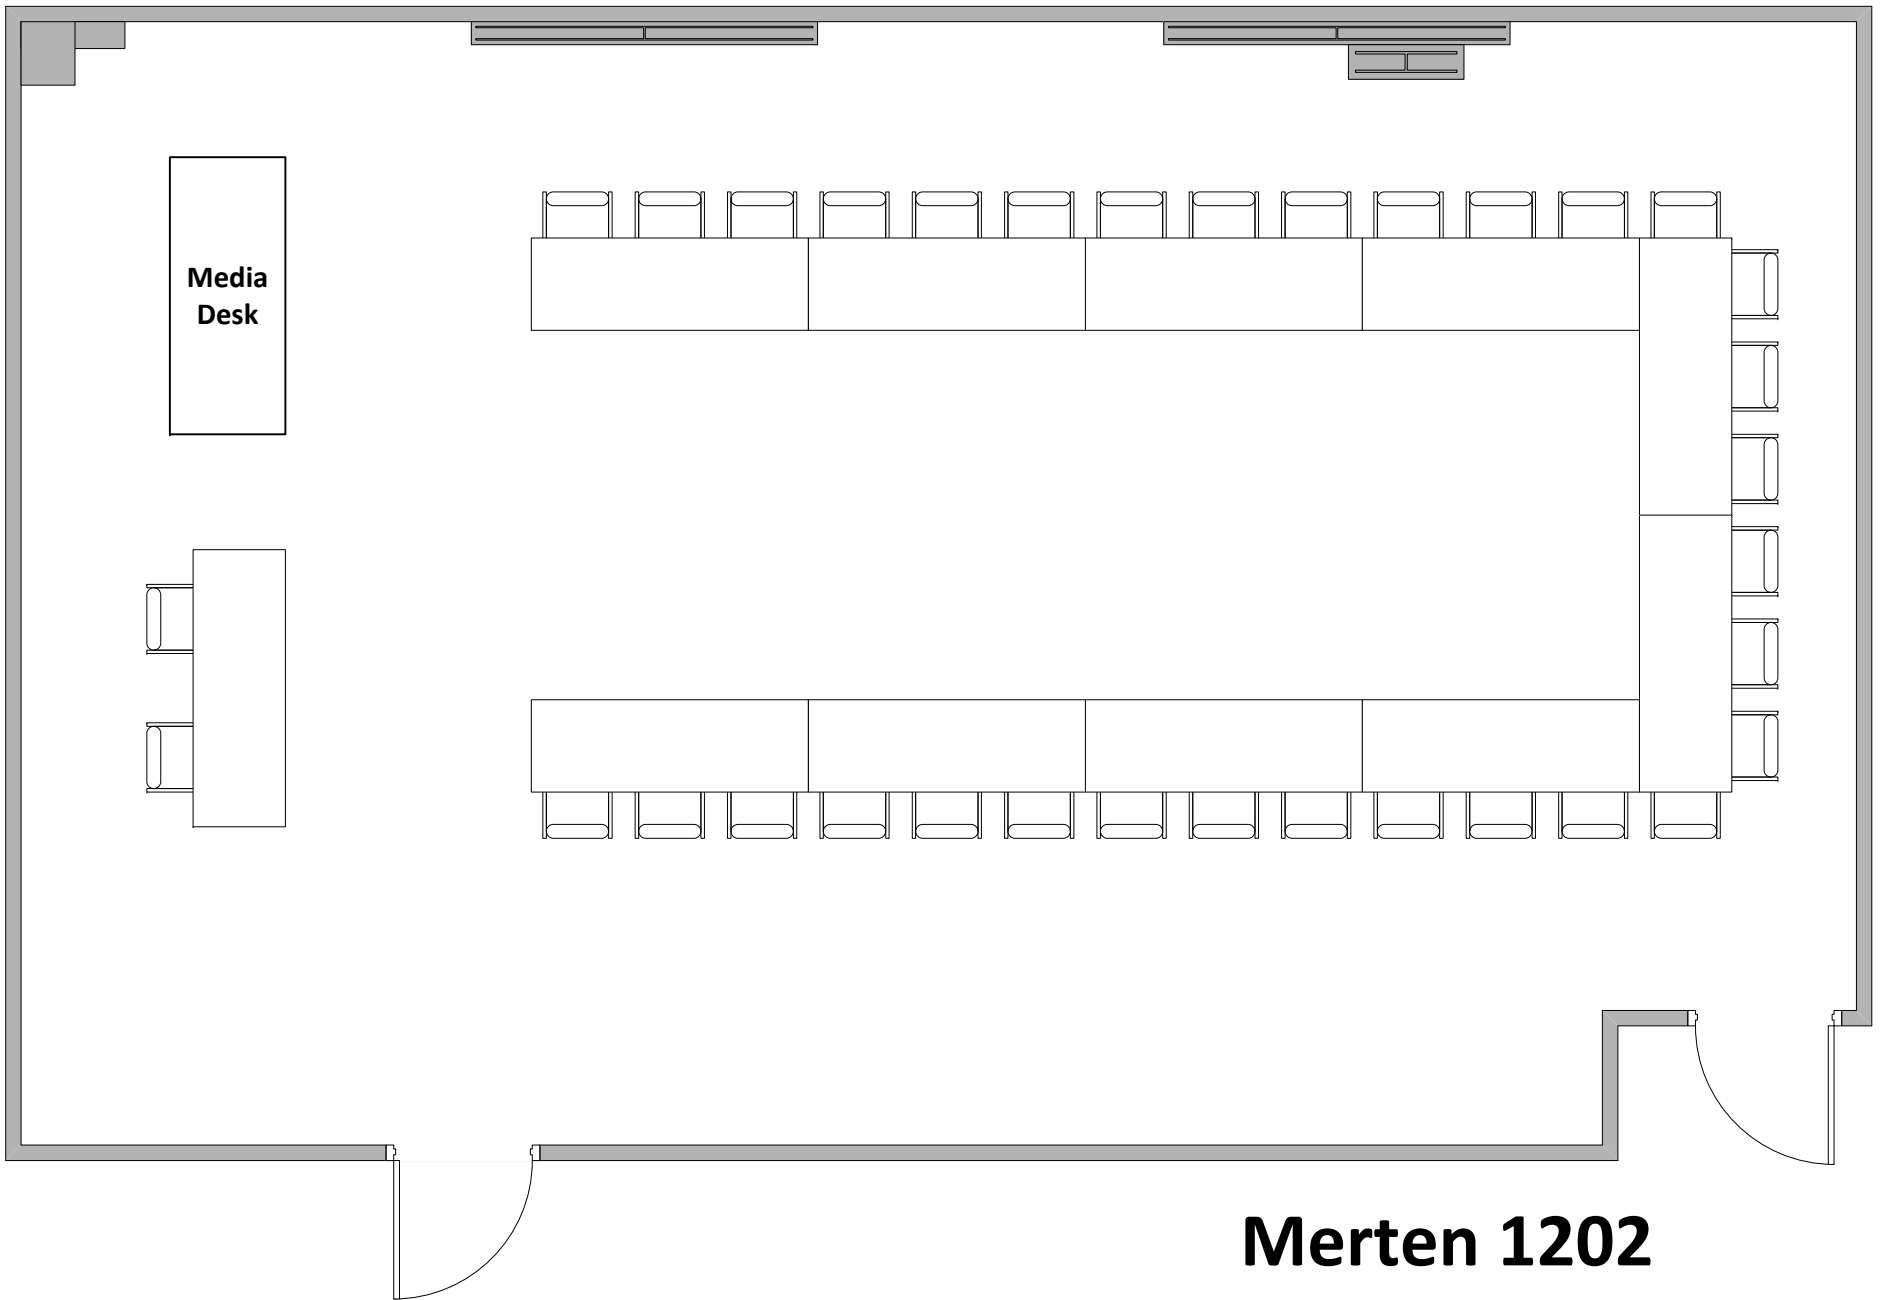

Merten Hall

Venue Set-ups

Merten 1201
Classroom/42
S/BK – 0:30/0:30

Merten 1201
Conference Square/46
S/BK – 0:30/0:30

Merten 1201
Open/156
S/BK – 0:30/0:30

Merten 1201
Reception/156
S/BK – 0:30/0:30

Merten 1201
Rounds/96
S/BK – 0:30/0:30

Merten 1201
Theater/156
S/BK – 0:30/0:30

Merten 1201
U-Shape/44
S/BK – 0:30/0:30

Media
Desk

Merten 1202
Classroom/36
S/BK – 0:30/0:30

Media
Desk

Merten 1202
Conference/34
S/BK – 0:30/0:30

Merten 1202
Reception/60
S/BK – 0:30/0:30

Media
Desk

Merten 1202
Rounds/40
S/BK – 0:30/0:30

**Media
Desk**

**Merten 1202
Theater/63
S/BK – 0:30/0:30**

Merten 1202
U-Shape/32
S/BK – 0:30/0:30

Merten 1203
Classroom/36
S/BK – 0:30/0:30

Merten 1203
Conference/34
S/BK – 0:30/0:30

Merten 1204
Theater/92
S/BK – 0:30/0:30

Media
Desk

Merten 1204
U Shape/32
S/BK – 0:30/0:30

Media Podium

5' Round with 8 chairs

2'x6' Table

Merten 1201
Custom/156
S/BK – 0:30/0:30

**5' Round with 8
chairs**