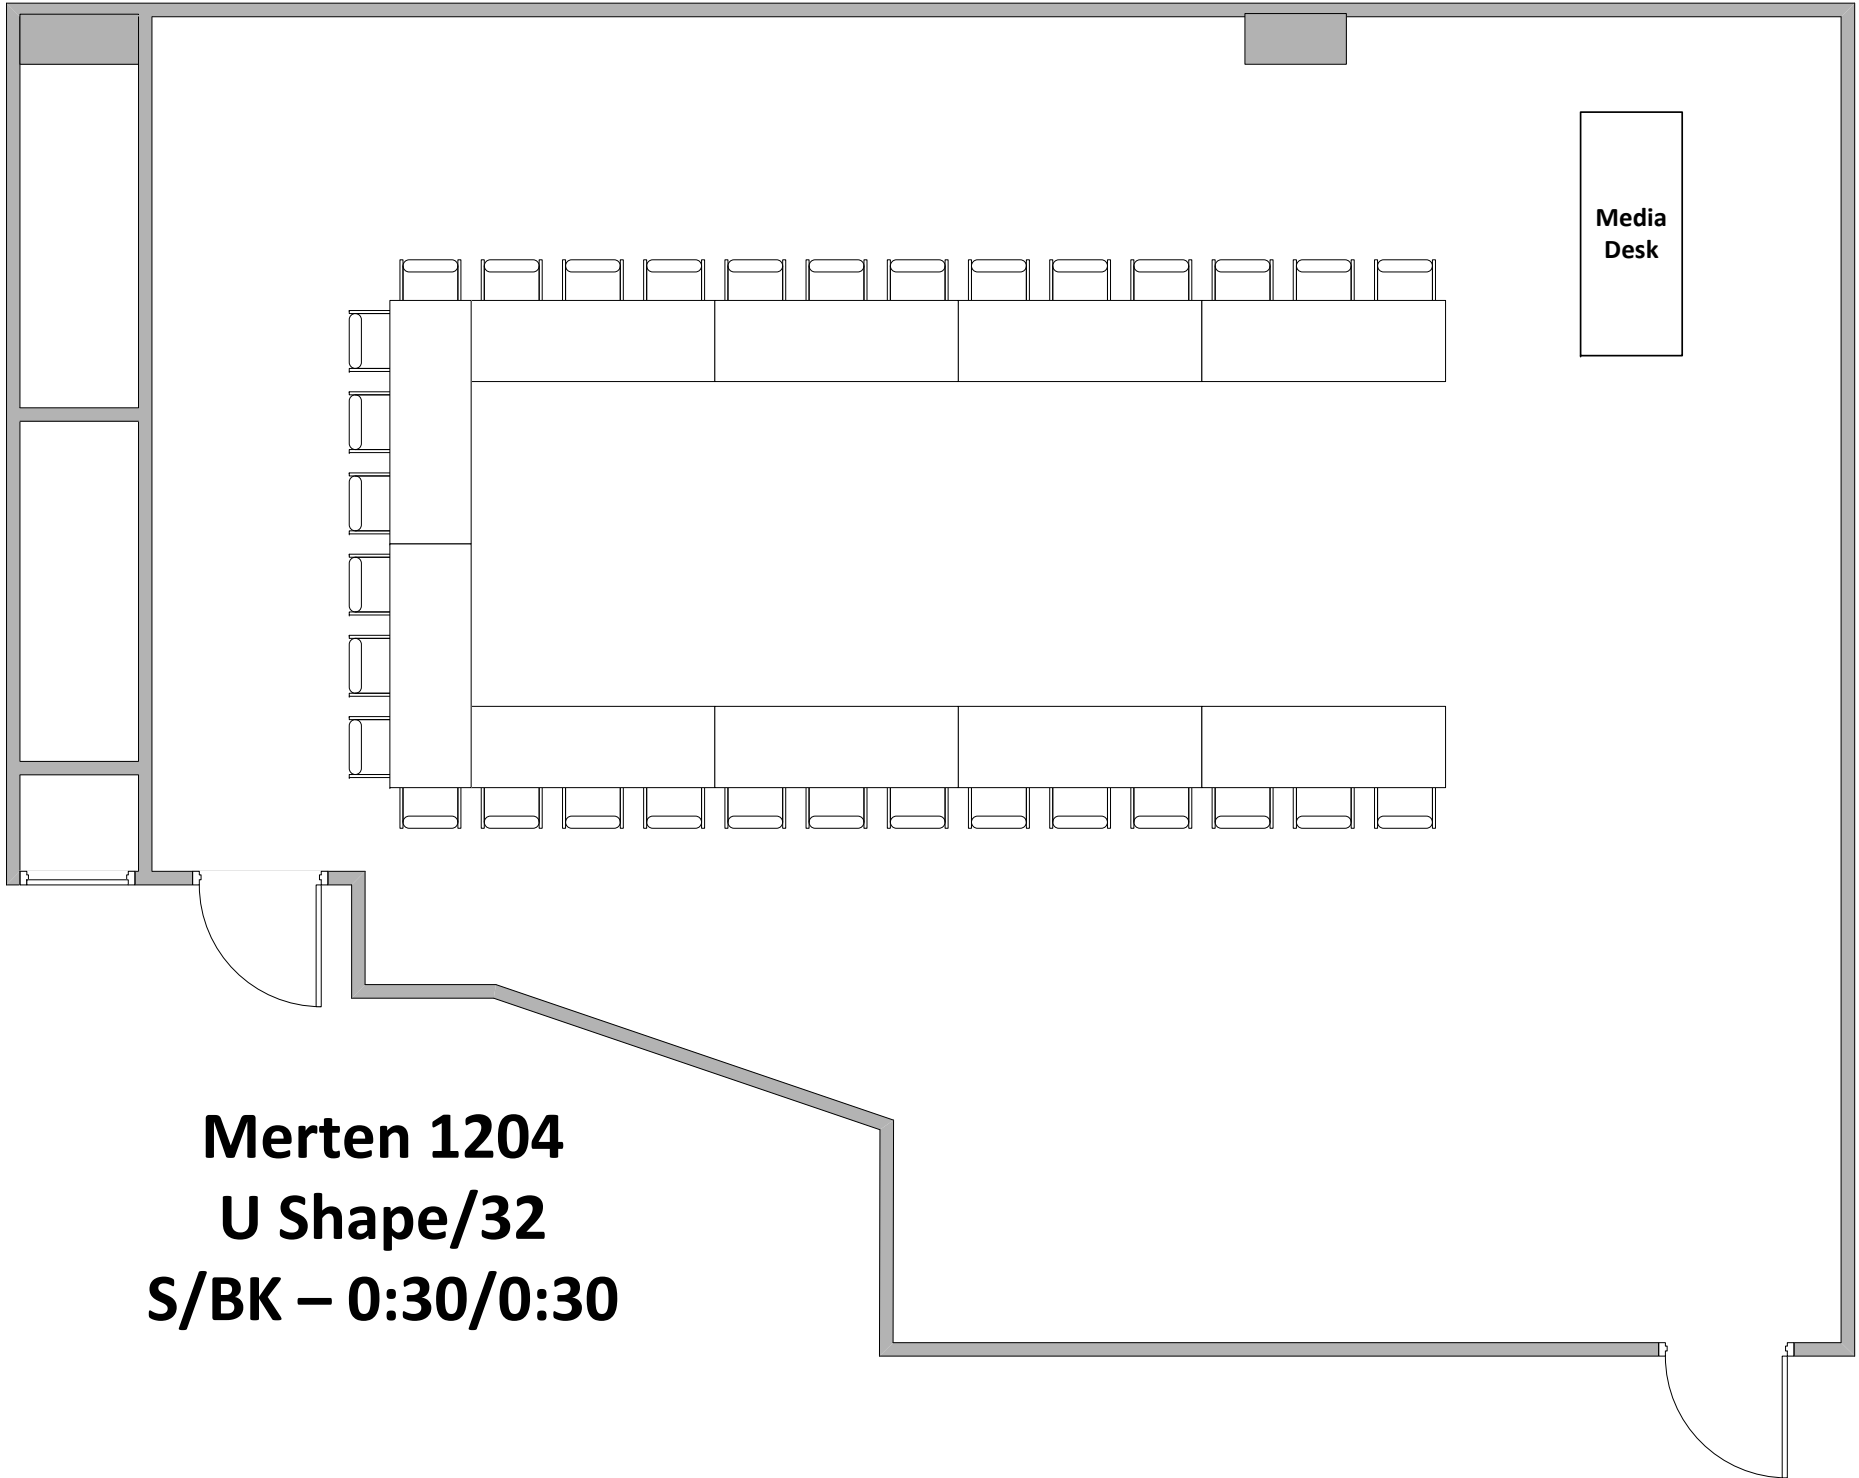

Merten 1204
Theater/92
S/BK – 0:30/0:30

Media
Desk

Merten 1204
U Shape/32
S/BK – 0:30/0:30

Media Podium

5' Round with 8 chairs

2'x6' Table

Merten 1201
Custom/156
S/BK – 0:30/0:30

**5' Round with 8
chairs**

2'x6' Table

**Merten 1202
Custom/60
S/BK – 0:30/0:30**

5' Round with 8 chairs

2'x6' Table

Event Chairs

2'x8' Catering Table

Merten 1203
Custom/60
S/BK – 0:30/0:30

5' Round with 8 chairs