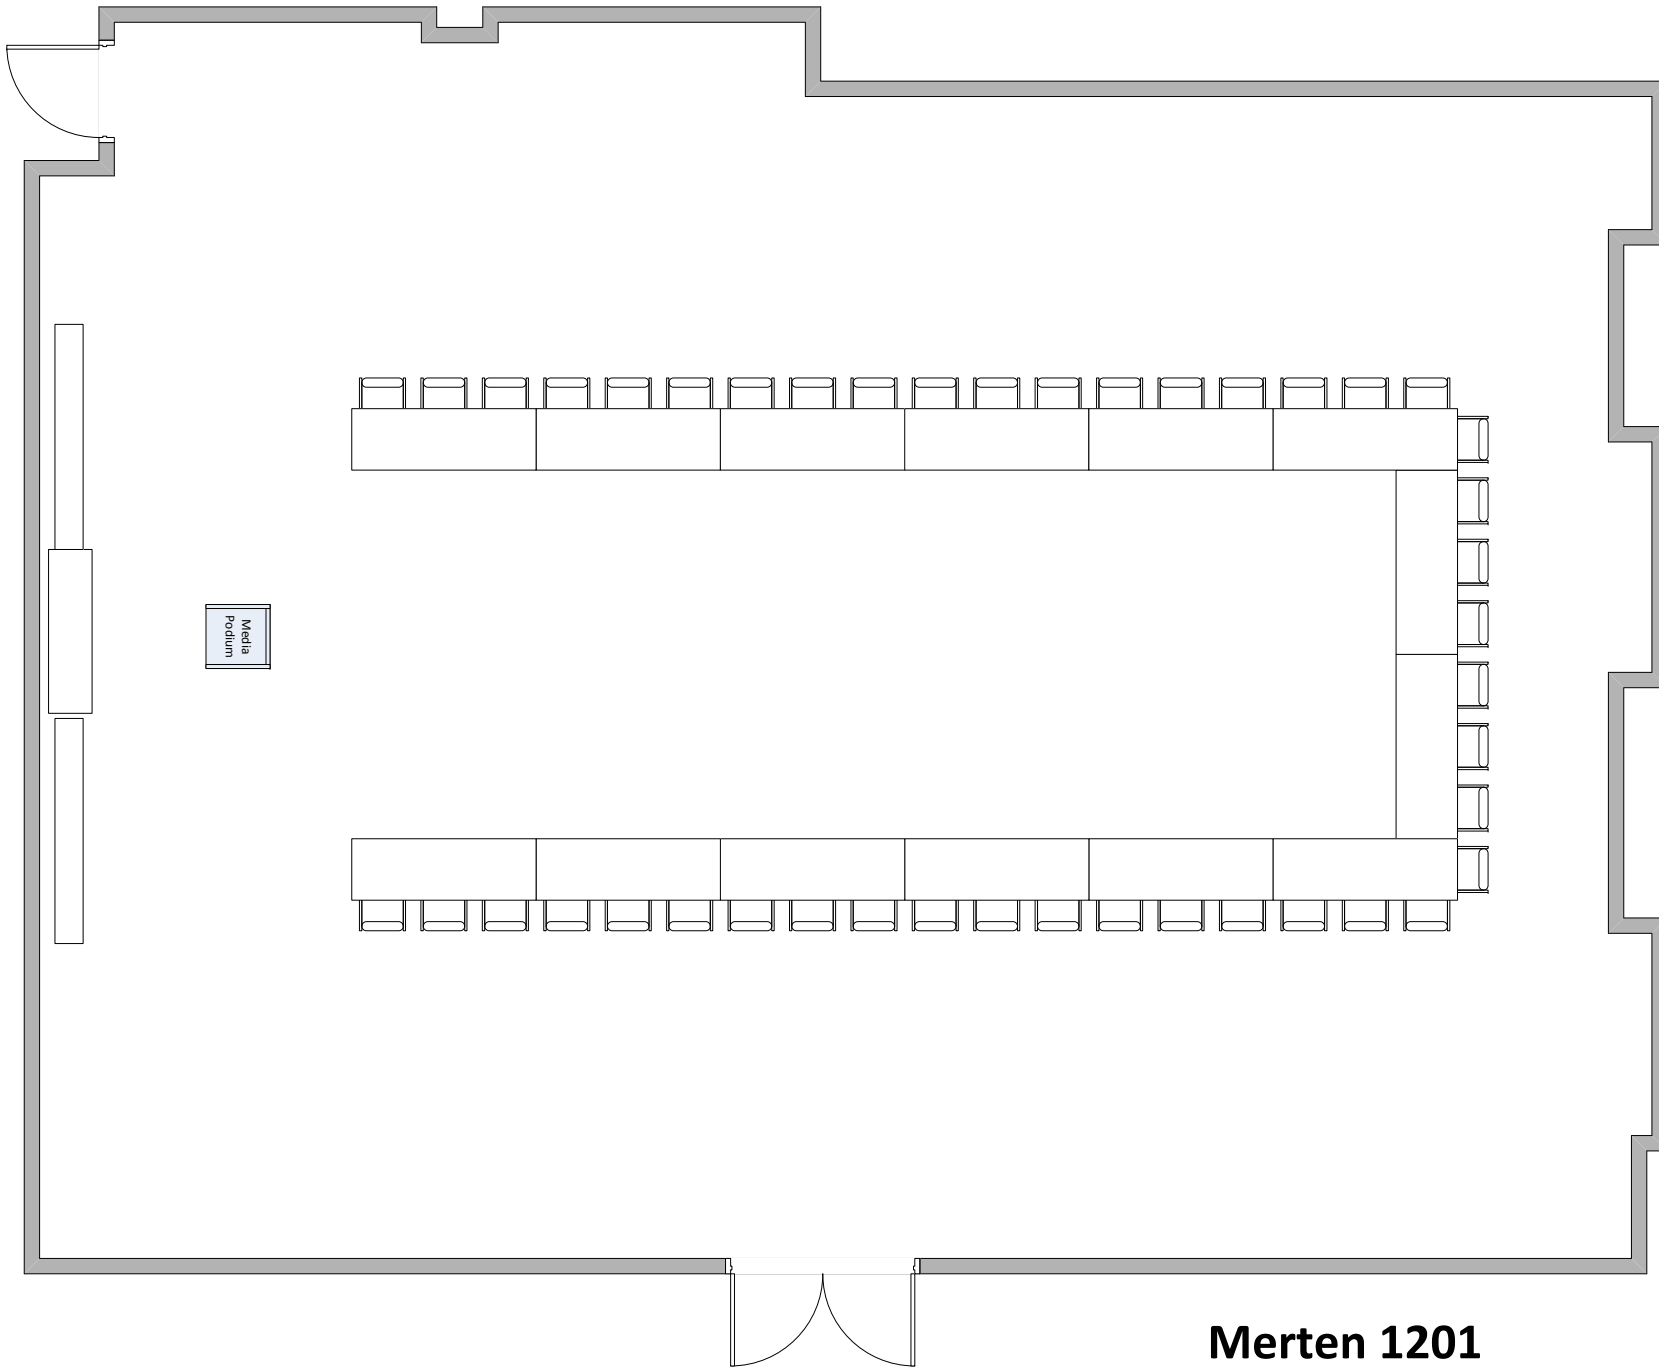

Merten Hall

Venue Set-ups

Merten 1201
Classroom/42
S/BK – 0:30/0:30

Merten 1201
Conference Square/46
S/BK – 0:30/0:30

Merten 1201
Open/156
S/BK – 0:30/0:30

Merten 1201
Reception/156
S/BK – 0:30/0:30

Merten 1201
Rounds/96
S/BK – 0:30/0:30

Merten 1201
Theater/156
S/BK – 0:30/0:30

Merten 1201
U-Shape/44
S/BK – 0:30/0:30

Media
Desk

Merten 1202
Classroom/36
S/BK – 0:30/0:30

Media
Desk

Merten 1202
Conference/34
S/BK – 0:30/0:30

Merten 1202
Reception/60
S/BK – 0:30/0:30

Media
Desk

Merten 1202
Rounds/40
S/BK – 0:30/0:30

**Media
Desk**

**Merten 1202
Theater/63
S/BK – 0:30/0:30**

Merten 1202
U-Shape/32
S/BK – 0:30/0:30

Merten 1203
Classroom/36
S/BK – 0:30/0:30

Merten 1203
Conference/34
S/BK – 0:30/0:30

Merten 1204
Theater/92
S/BK – 0:30/0:30

Media
Desk

Merten 1204
U Shape/32
S/BK – 0:30/0:30

Media Podium

5' Round with 8 chairs

2'x6' Table

Merten 1201
Custom/156
S/BK – 0:30/0:30

**5' Round with 8
chairs**