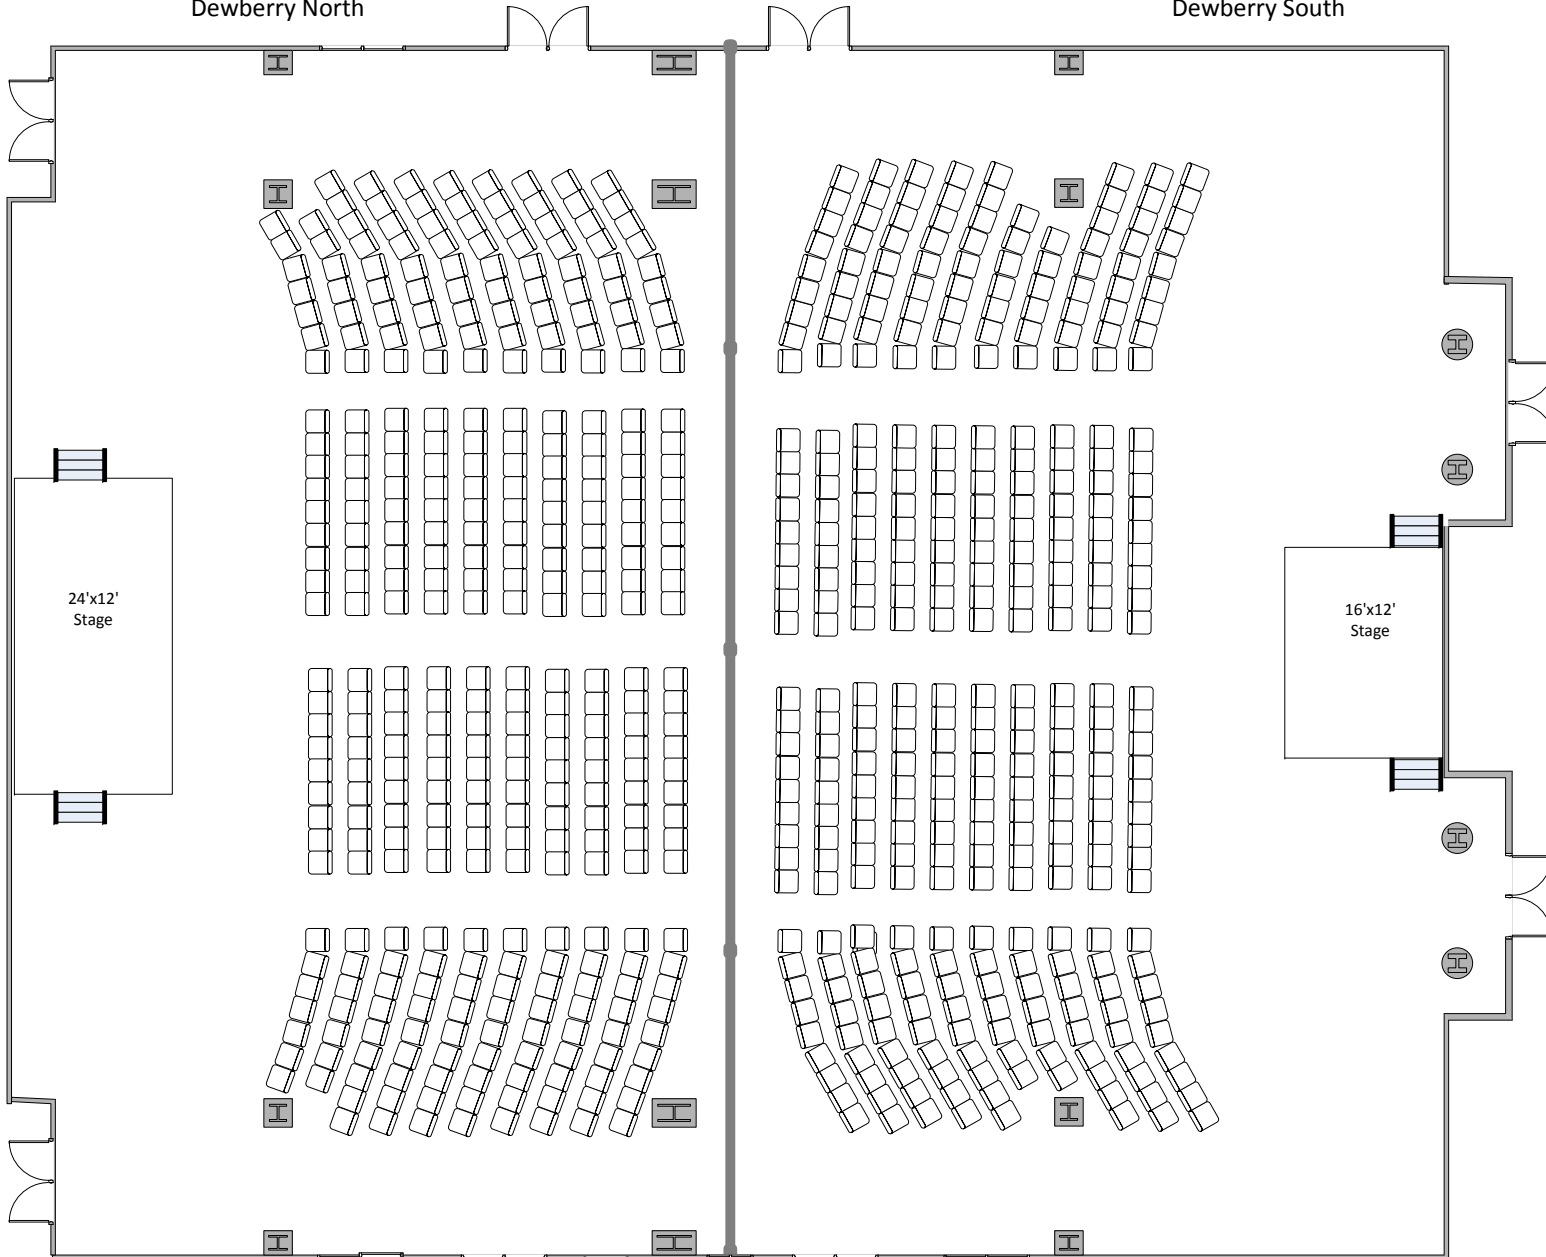

Dewberry North

Dewberry South

S/BK - 2:00/2:00 Each Side

JC - Dewberry Hall North Theater for 350
JC - Dewberry Hall South Theater for 350