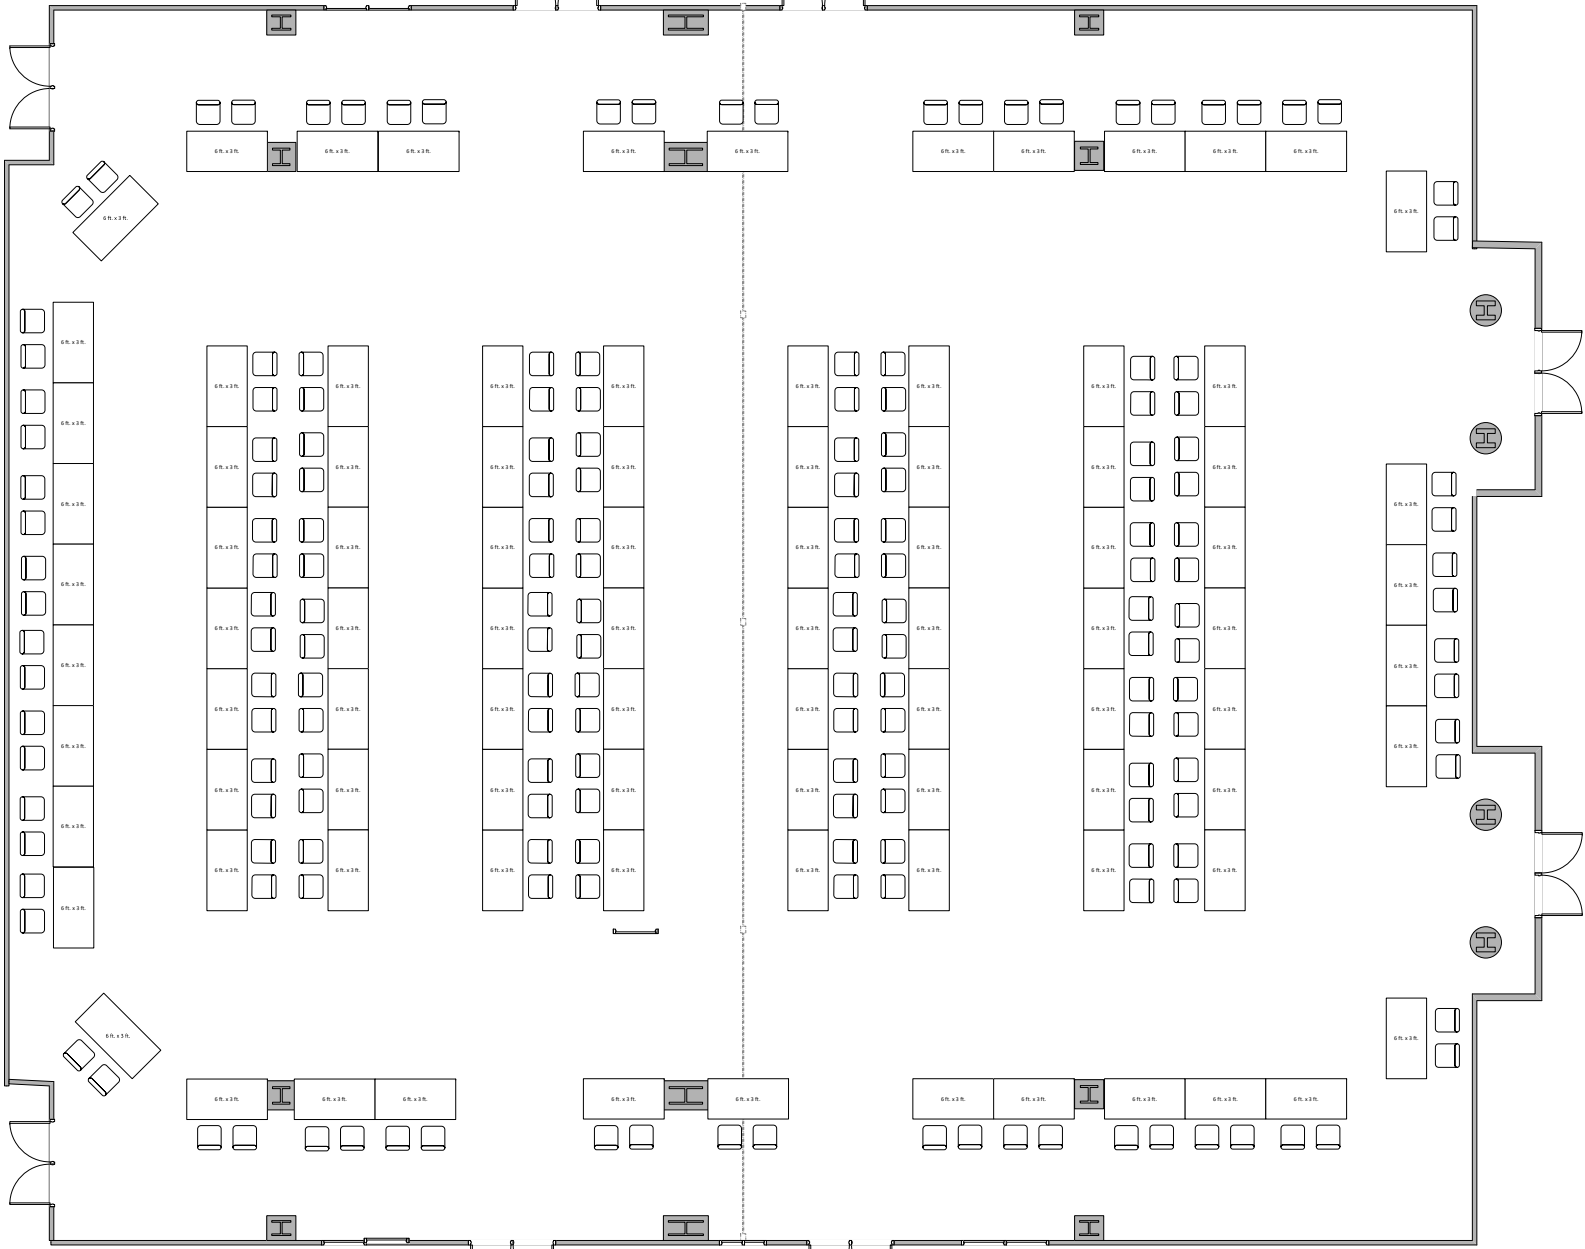

Dewberry North

Dewberry South

S/BK - 4:00/4:00

Dewberry TradeShow/Vendors  
92 Tables