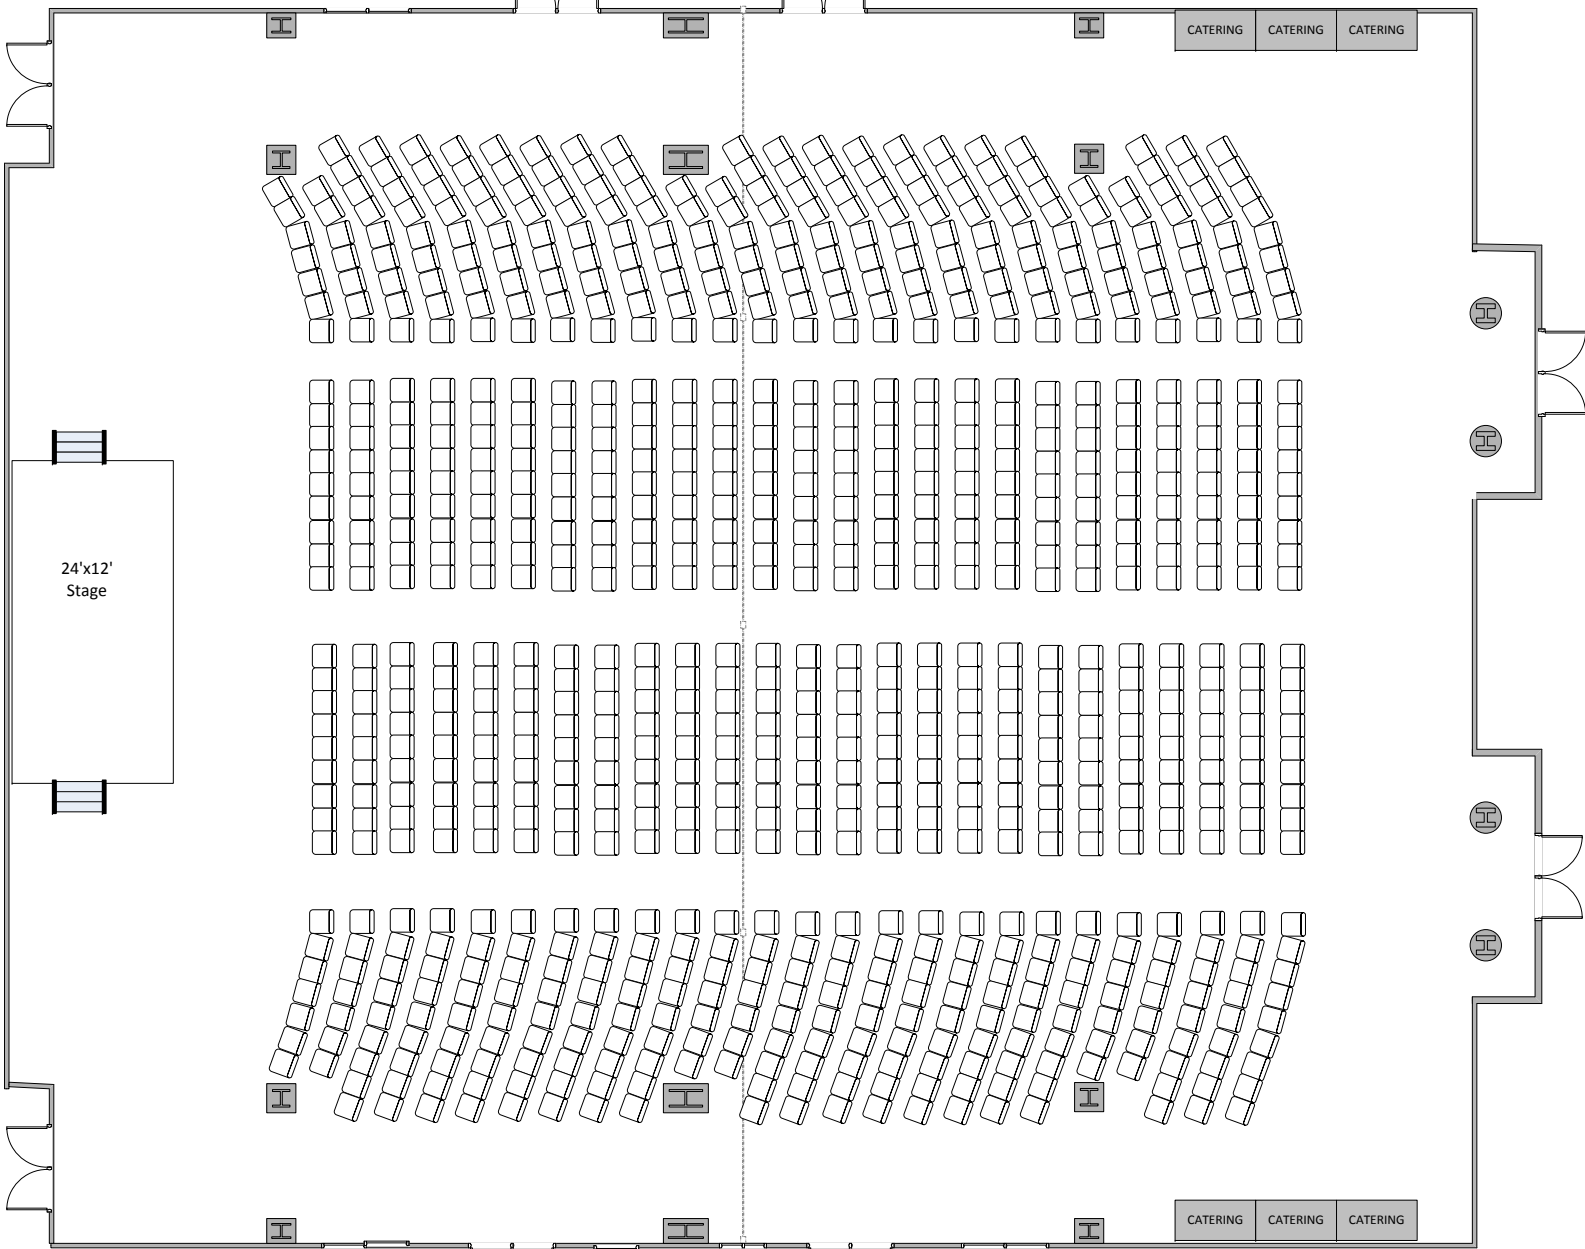

Dewberry North

Dewberry South

24'x12'  
Stage

CATERING CATERING CATERING

CATERING CATERING CATERING

S/BK - 4:00/3:00

JC - Dewberry Hall Theater for 876