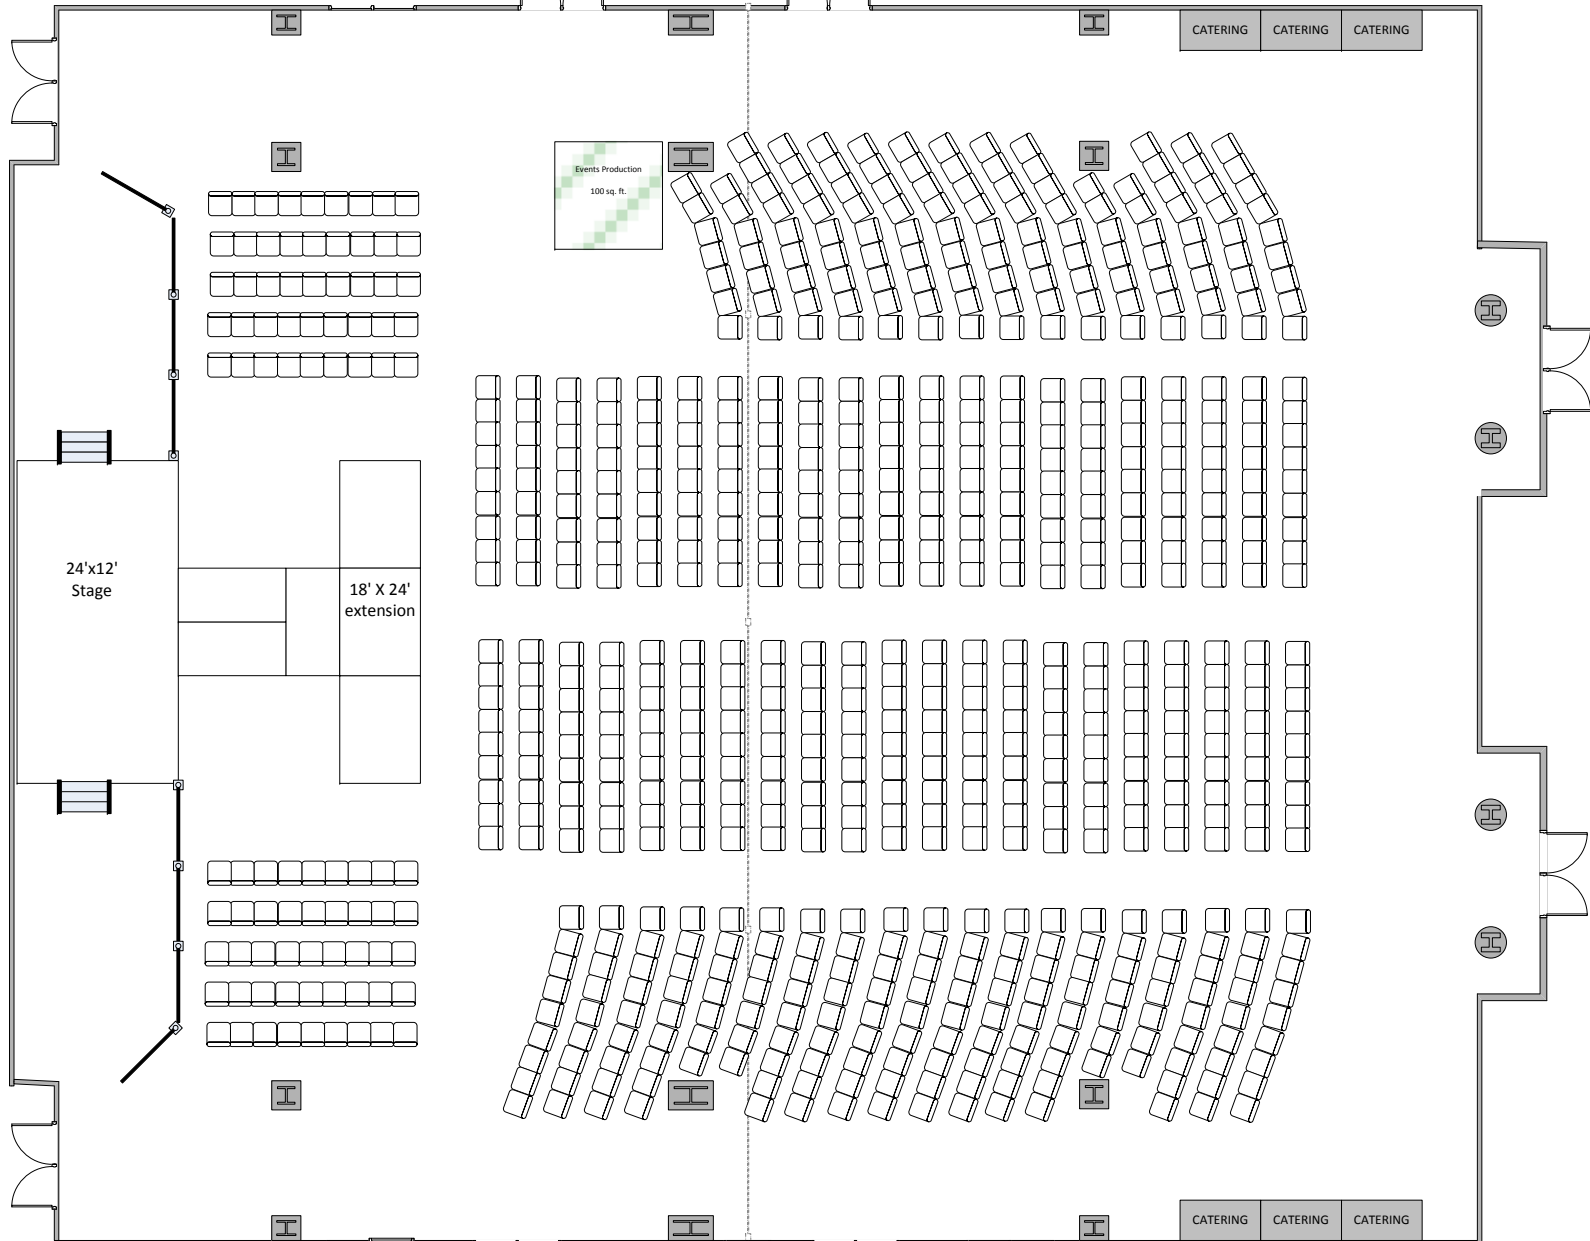

Dewberry North

Dewberry South

CATERING CATERING CATERING

Events Production
100 sq. ft.

24'x12'
Stage

18' X 24'
extension

S/BK - 4:00/4:00

CATERING CATERING CATERING

Dewberry Fashion w/ "T" stage
Theater 675