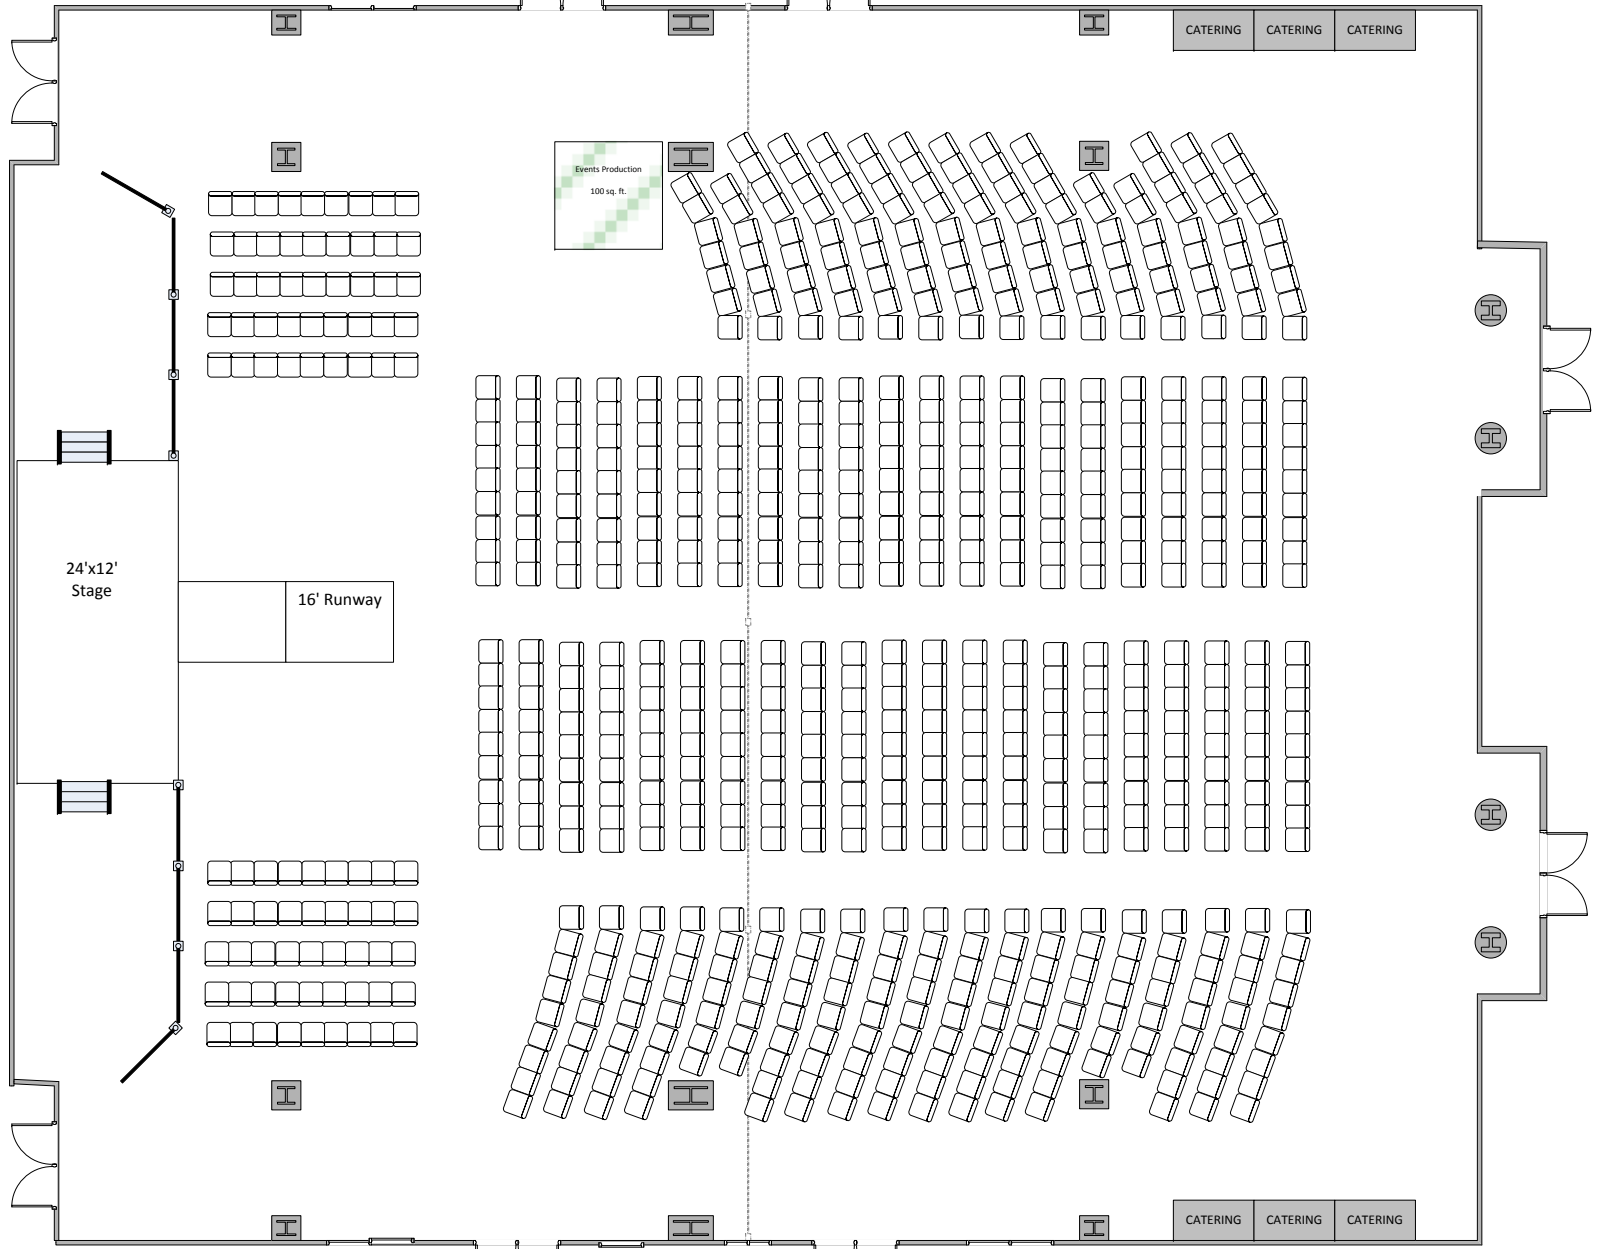

Dewberry North

Dewberry South

24'x12'
Stage

16' Runway

Events Production
100 sq. ft.

CATERING CATERING CATERING

CATERING CATERING CATERING

S/BK - 4:00/4:00

Dewberry Fashion w/ Runway Stage
Theater 675