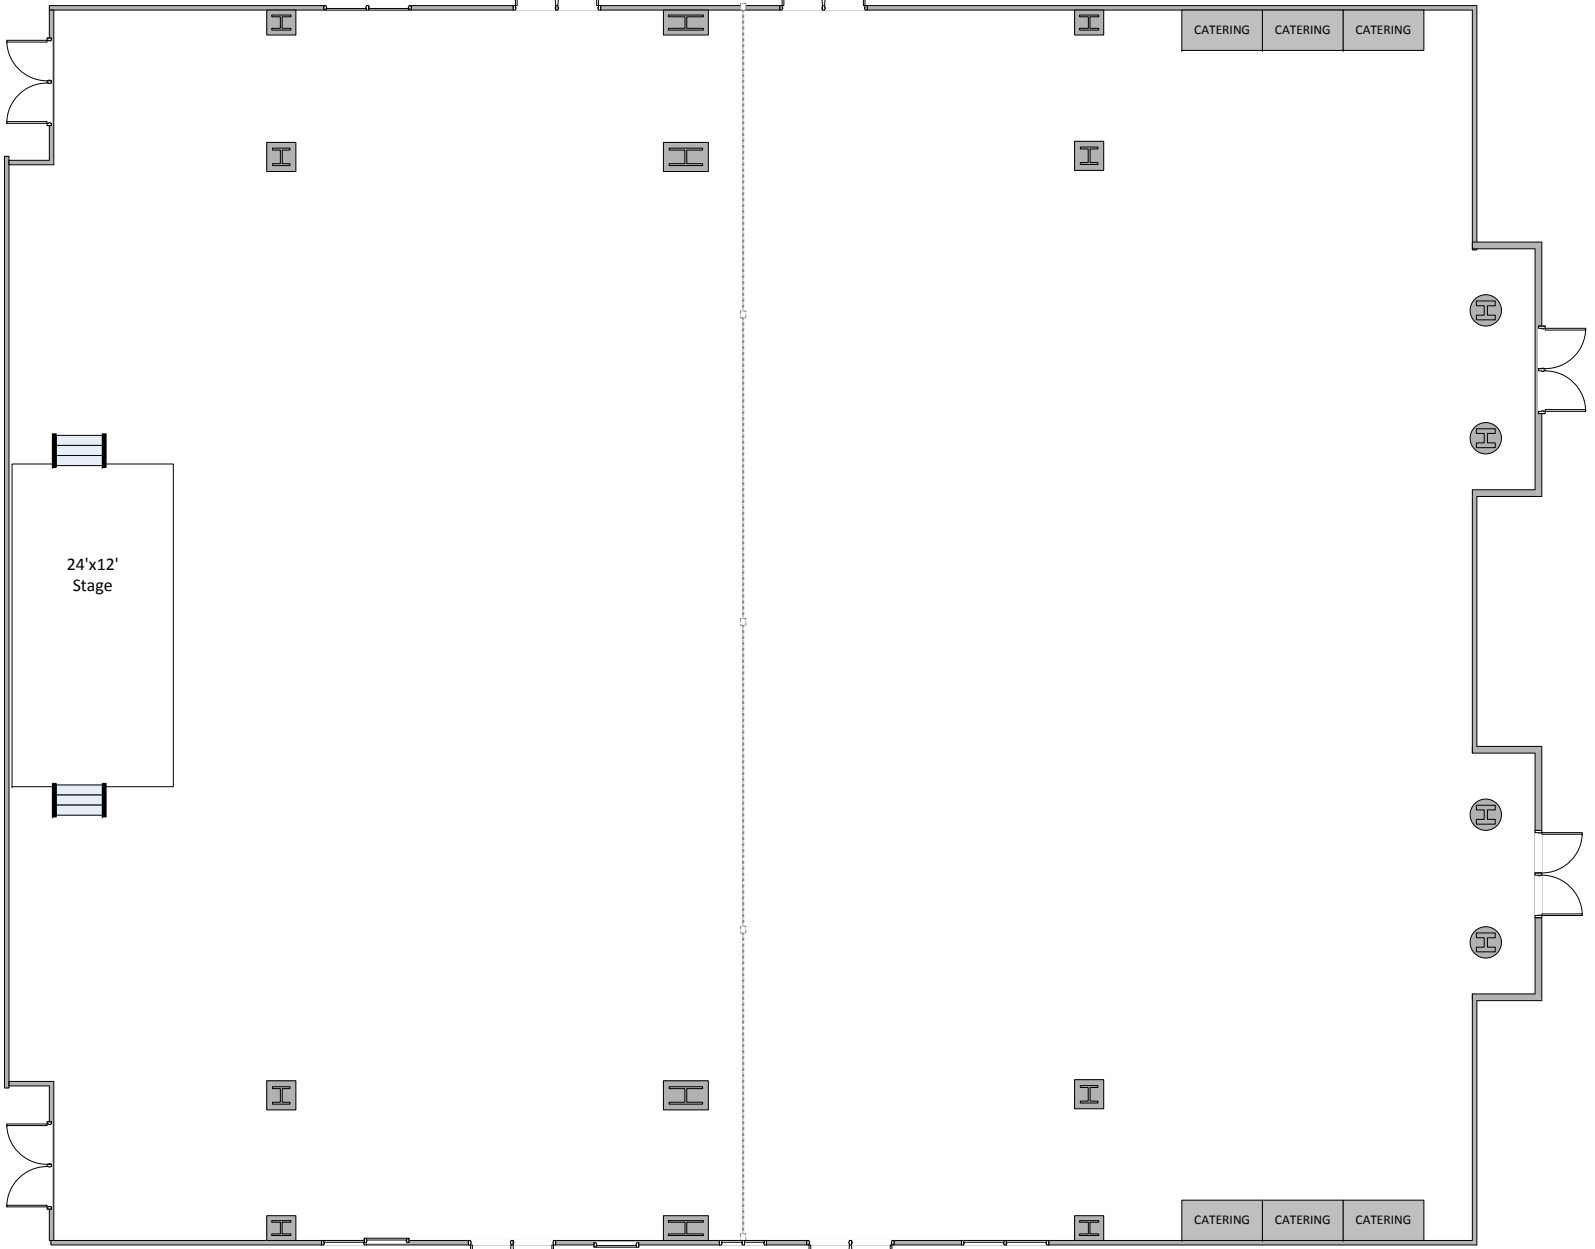

Dewberry North

Dewberry South

24'x12'
Stage

CATERING CATERING CATERING

CATERING CATERING CATERING

S/BK - 1:00/1:00

JC - Dewberry Hall Event Standard for 900