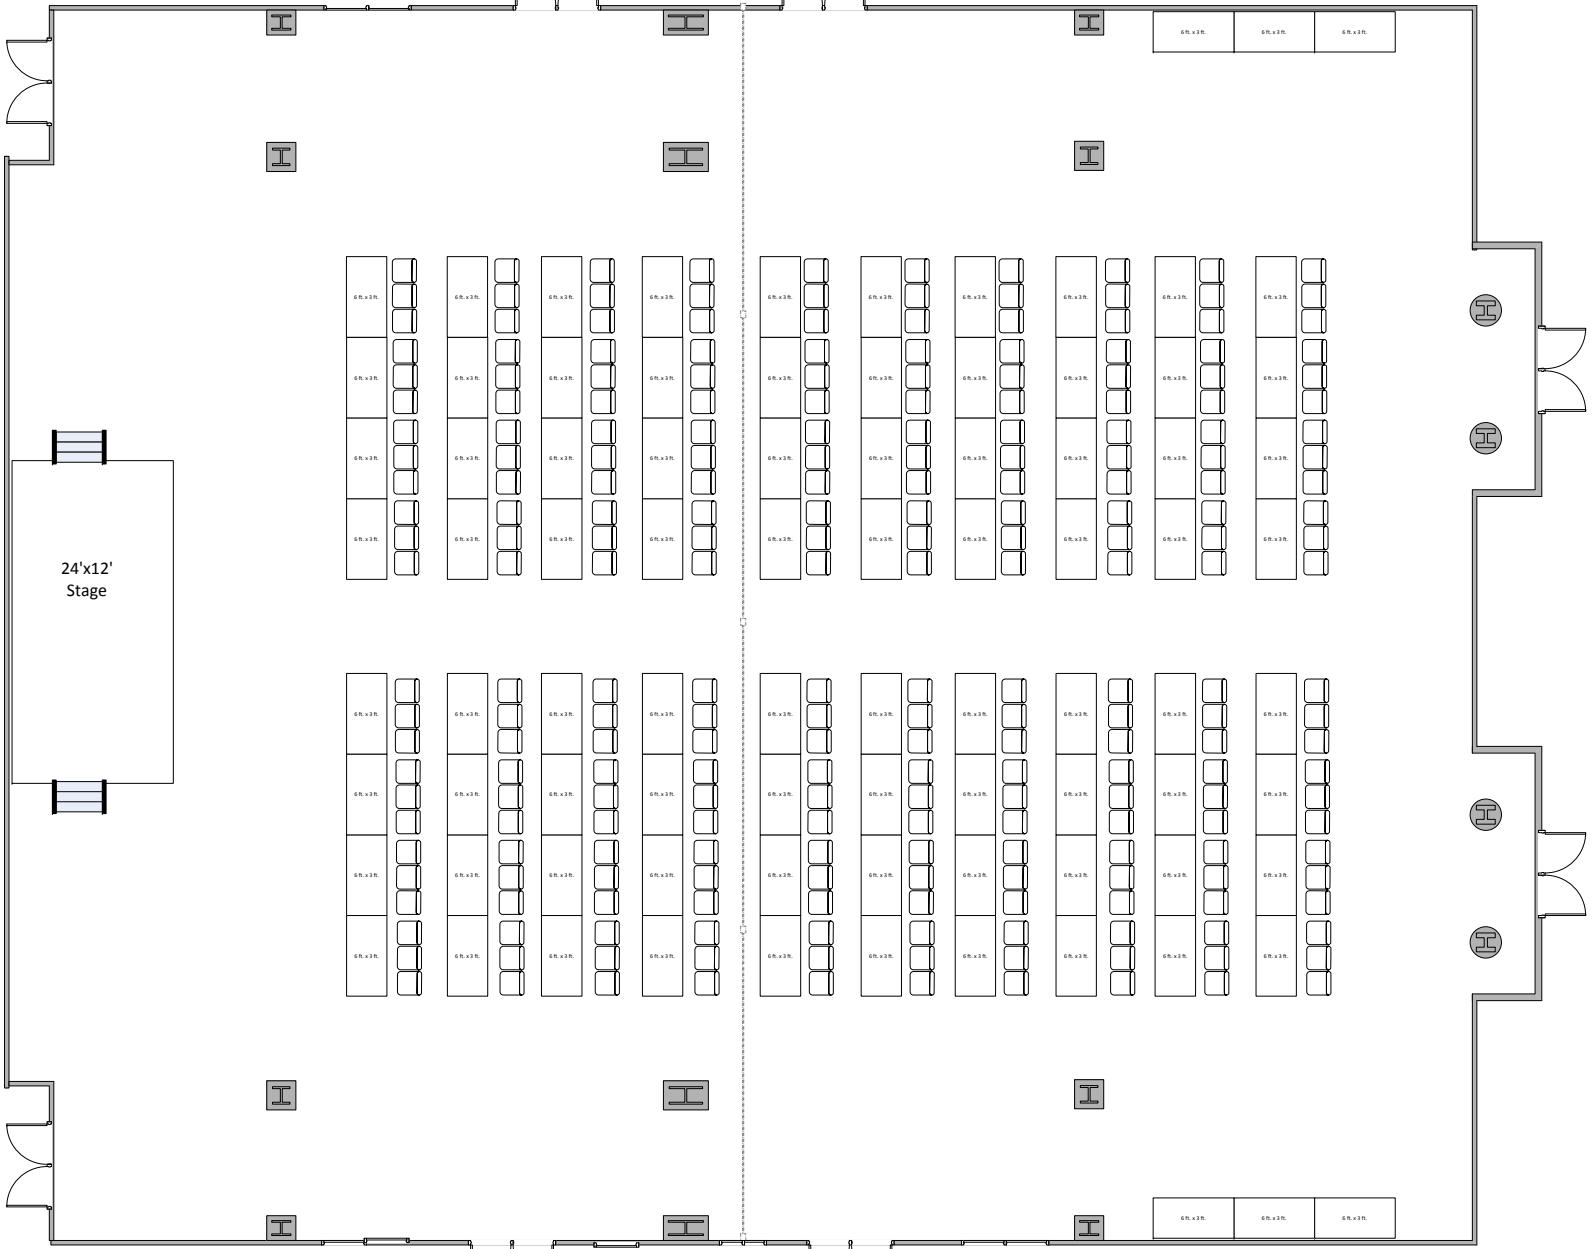

Dewberry North

Dewberry South

24'x12'  
Stage

S/BK - 2:00/2:30

JC - Dewberry Hall Classroom for 240