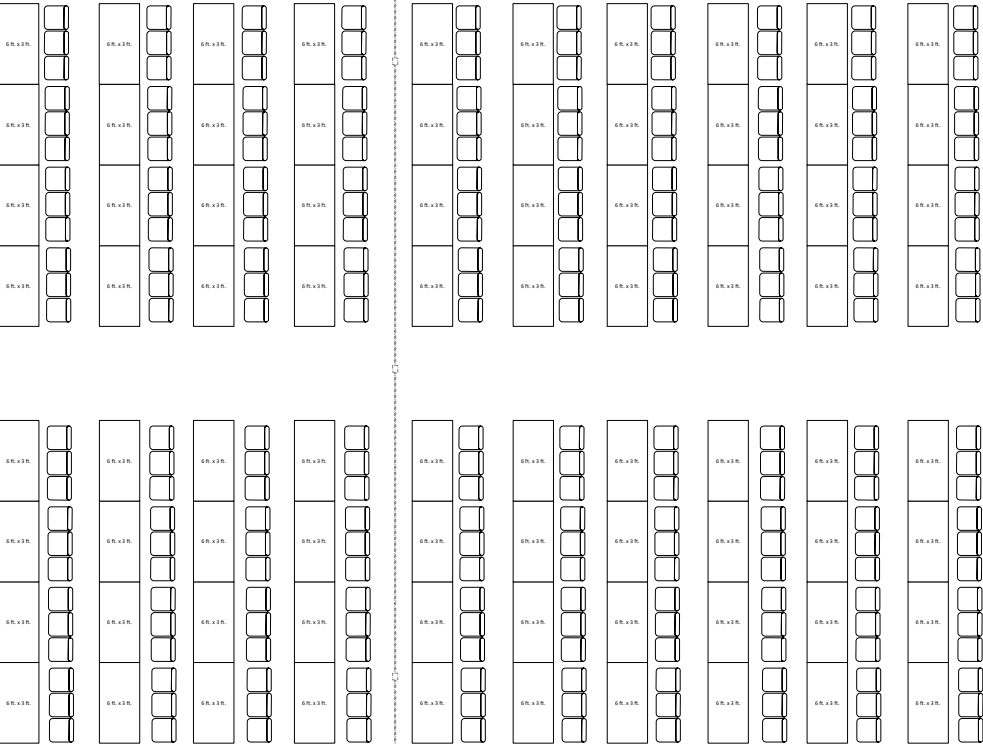

Dewberry North

Dewberry South

24'x12'  
Stage

S/BK - 2:00/2:30

JC - Dewberry Hall Classroom for 240