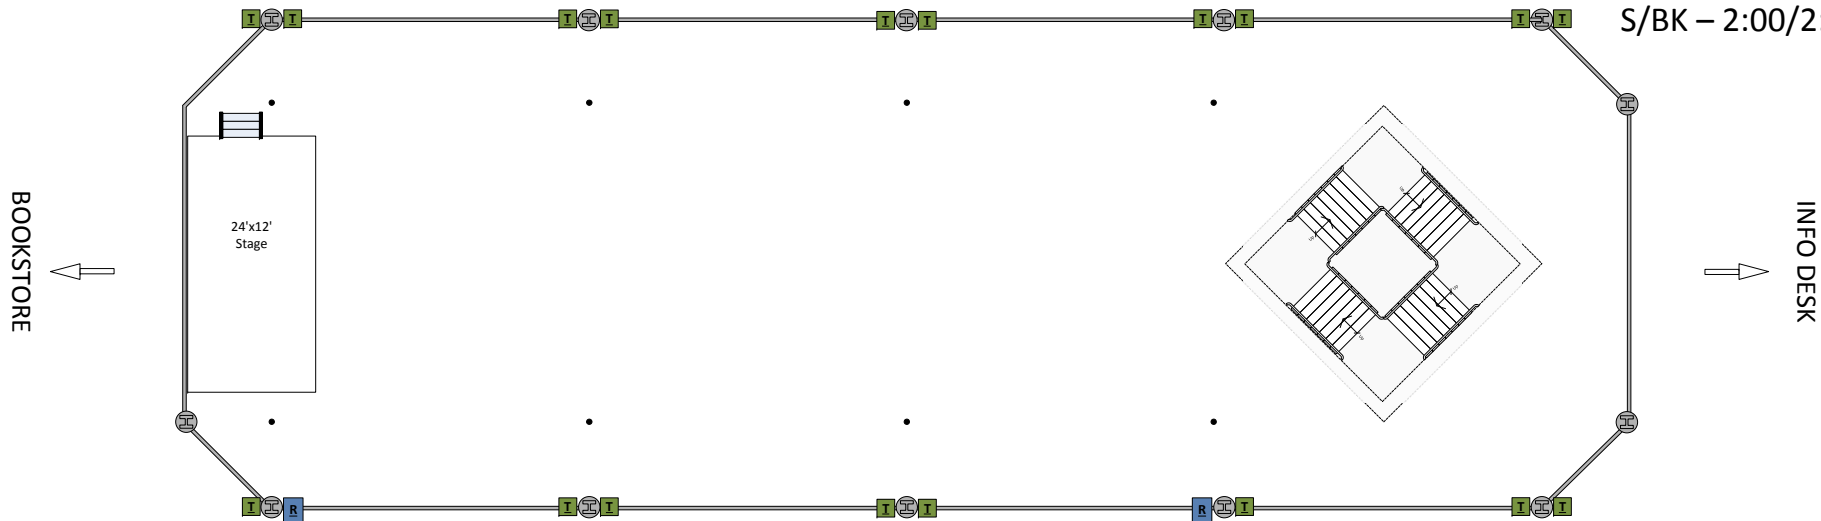

# JC Atrium Open with Standard Stage Standing Room for 325

S/BK - 2:00/2:00

3.5' Round

3.5' Round  
w/4 chairs

6'x3' table

6'x3' table  
w/2 chairs

Row of 7  
Chairs