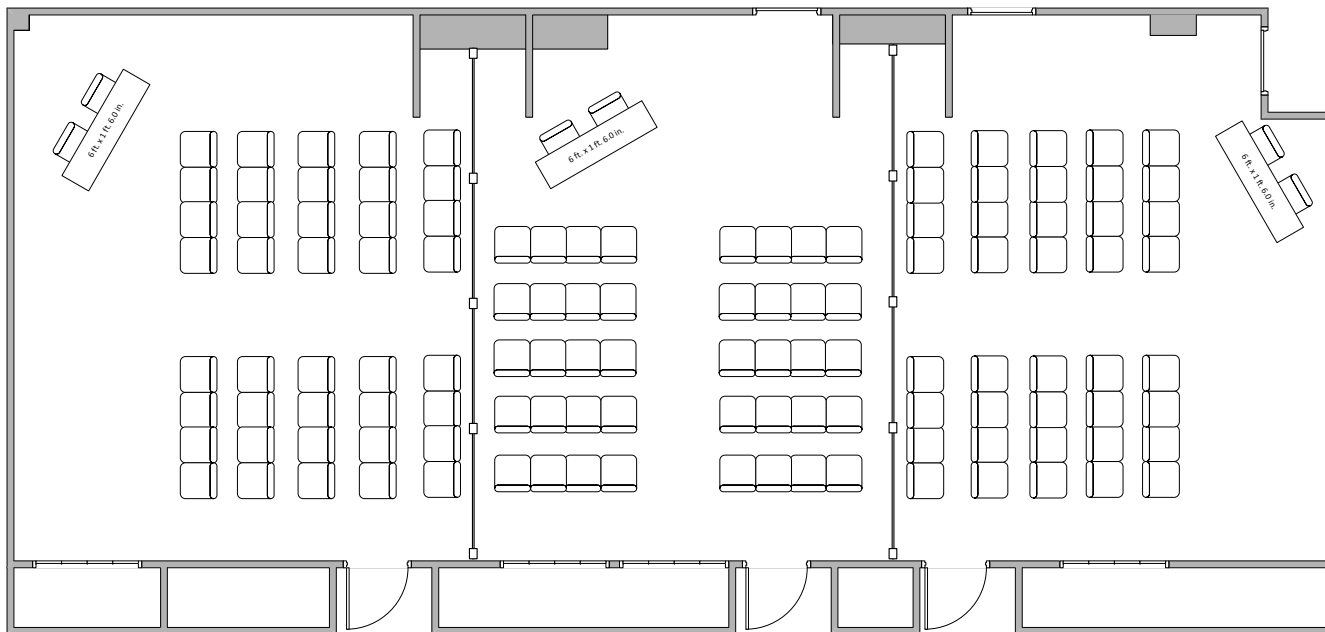

S/BK - 0:30/0:30

Hub Meeting Rooms 1,2

S/BK - 0:30/0:30

Hub Meeting Rooms 3,4,5