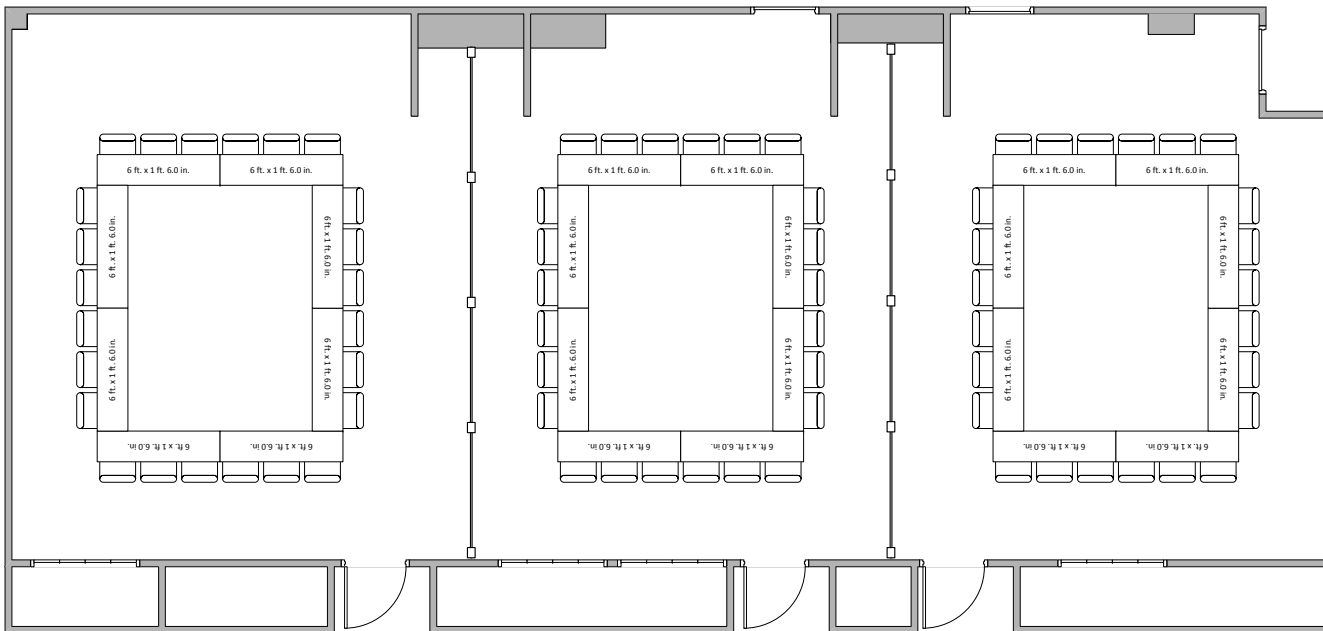

S/BK - 0:30/0:30

Hub Meeting Rooms 1,2

S/BK - 0:30/0:30

Hub Meeting Rooms 3,4,5