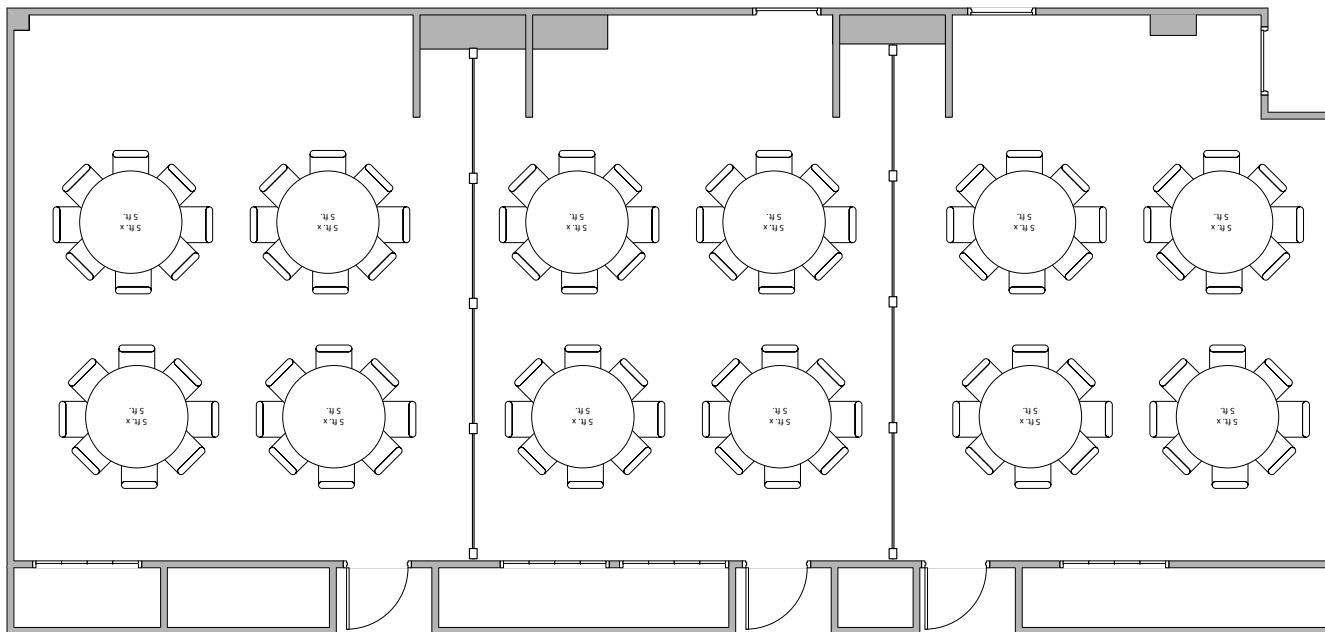

S/BK - 0:30/0:30

Hub Meeting Rooms 1,2

S/BK - 0:30/0:30

Hub Meeting Rooms 3,4,5