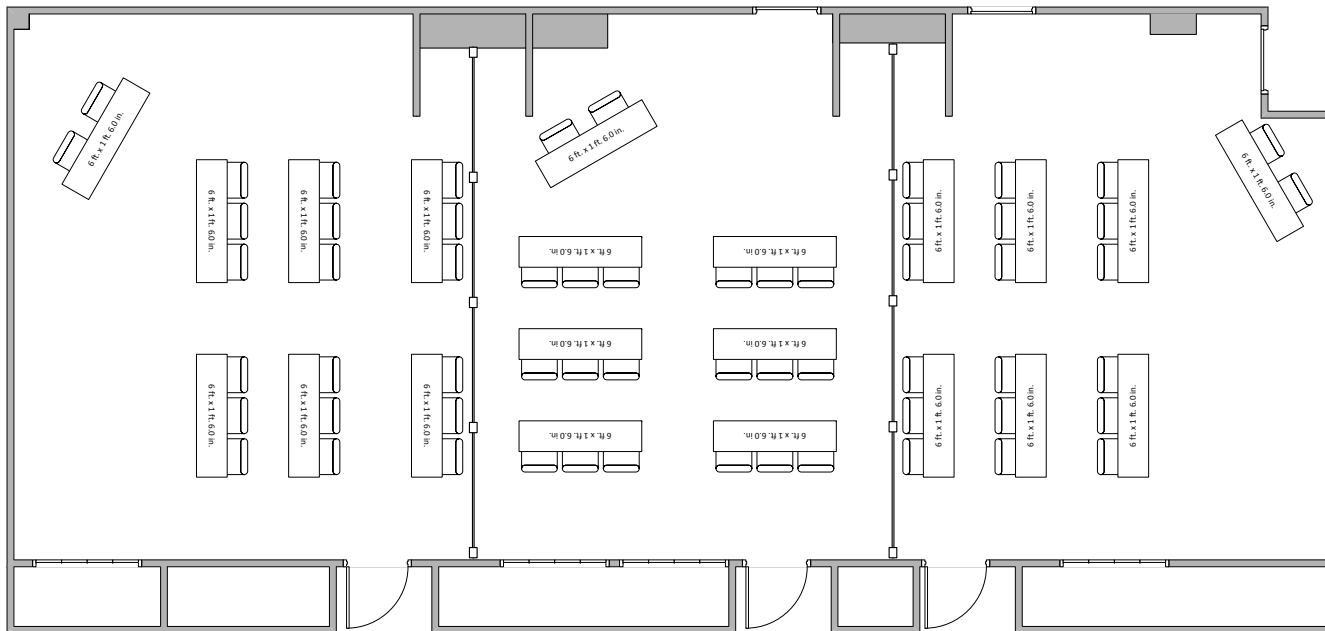

S/BK - 0:30/0:30

Hub Meeting Rooms 1,2

S/BK - 0:30/0:30

Hub Meeting Rooms 3,4,5