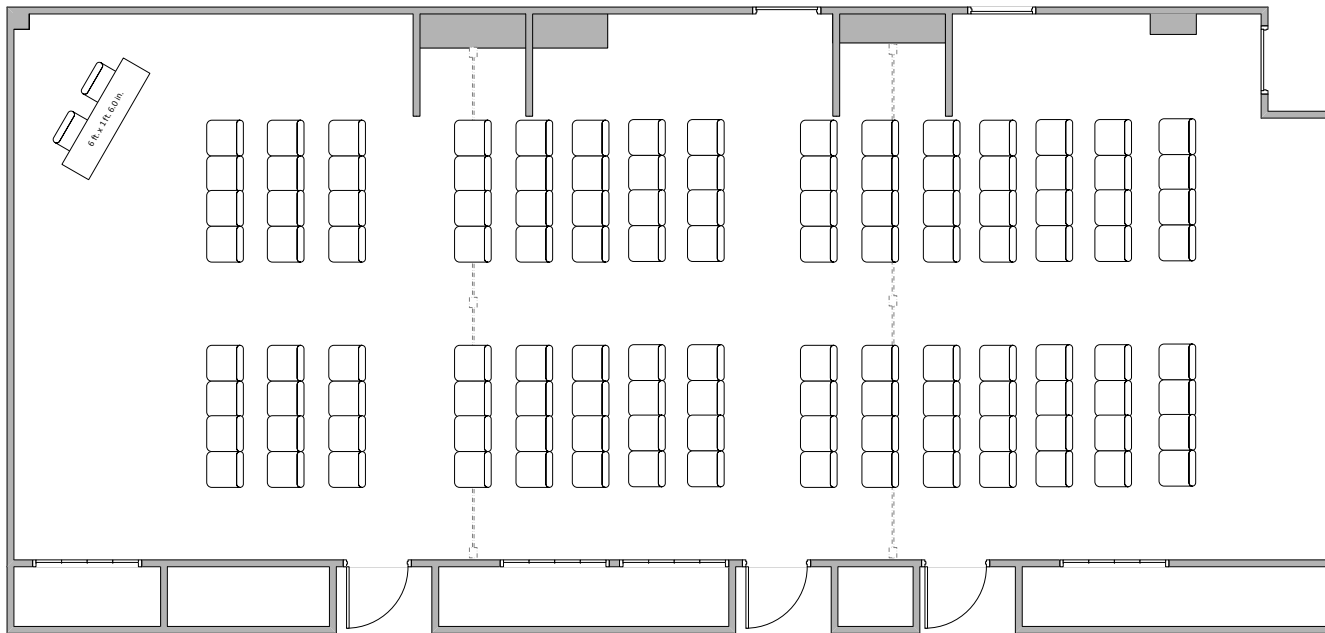

S/BK - 0:30/0:30

Hub Meeting Rooms 1-2

S/BK - 0:30/0:30

Hub Meeting Rooms 3-5