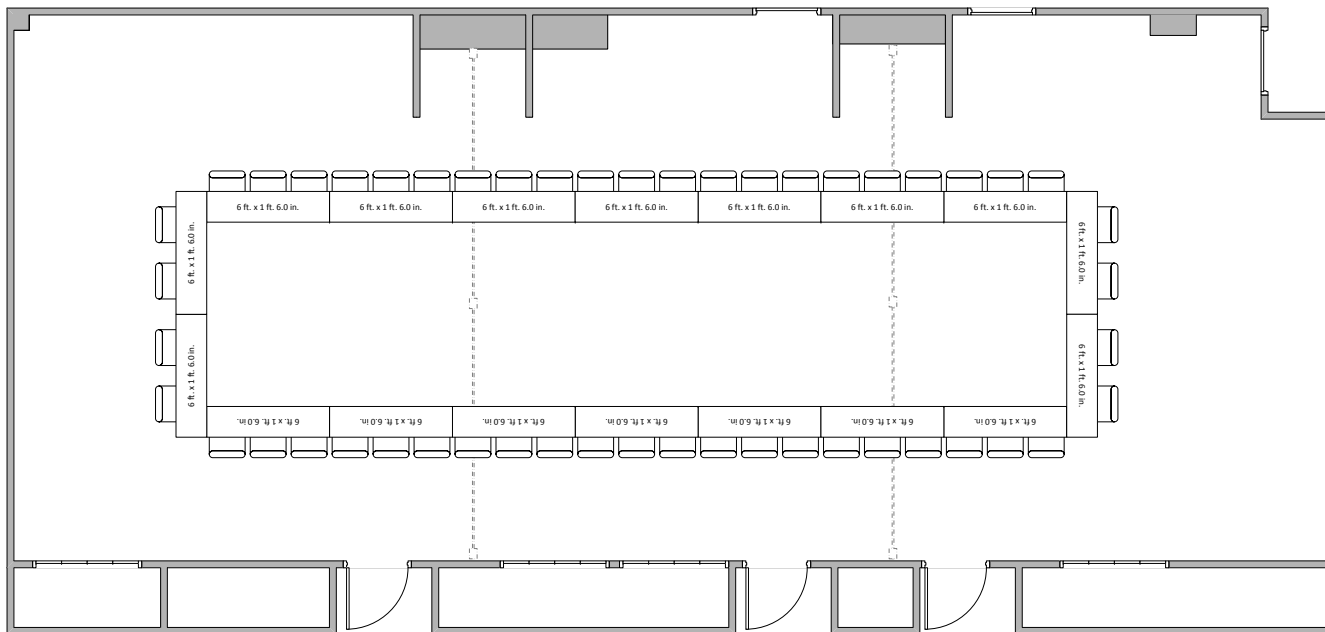

S/BK - 0:30/0:30

Hub Meeting Rooms 1-2

S/BK - 0:30/0:30

Hub Meeting Rooms 3-5