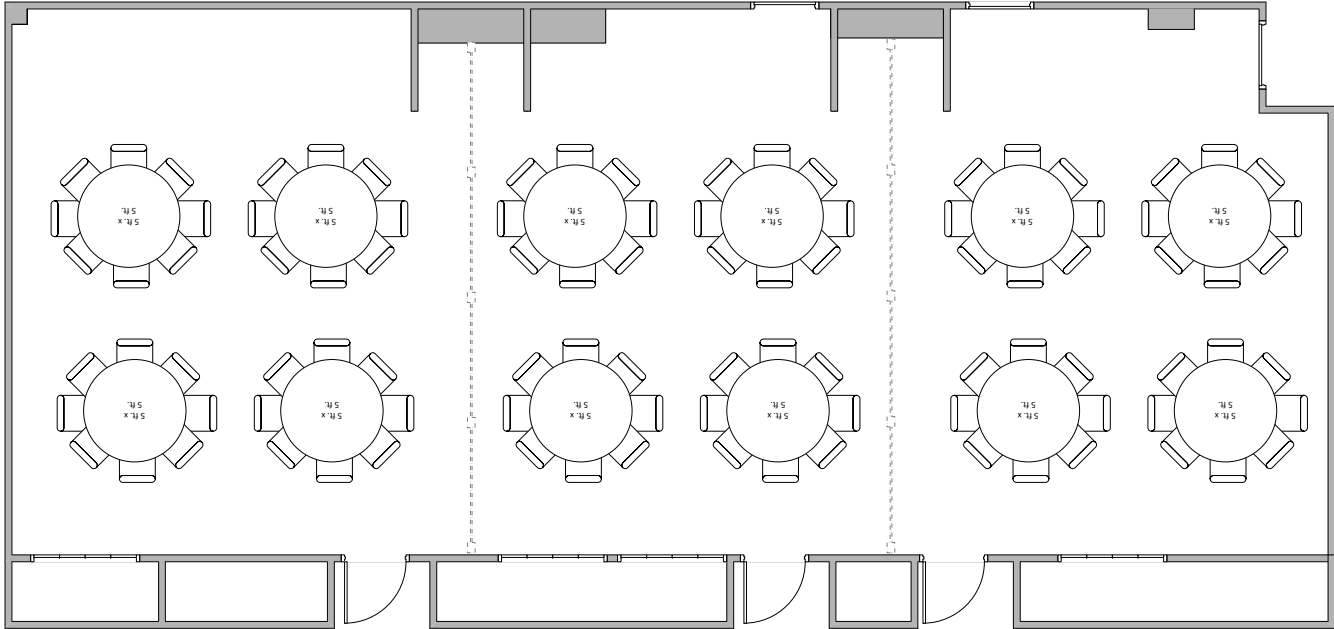

S/BK - 0:30/0:30

Hub Meeting Rooms 1-2

S/BK - 0:30/0:30

Hub Meeting Rooms 3-5