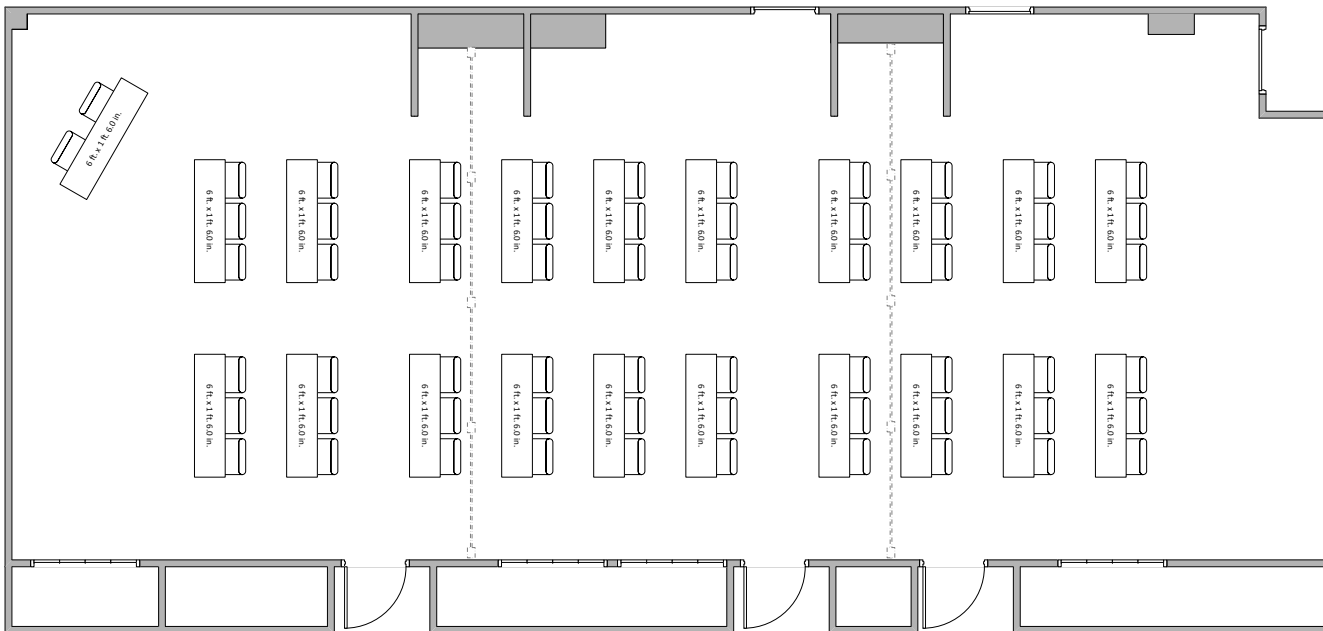

S/BK - 0:30/0:30

Hub Meeting Rooms 1-2

S/BK - 0:30/0:30

Hub Meeting Rooms 3-5