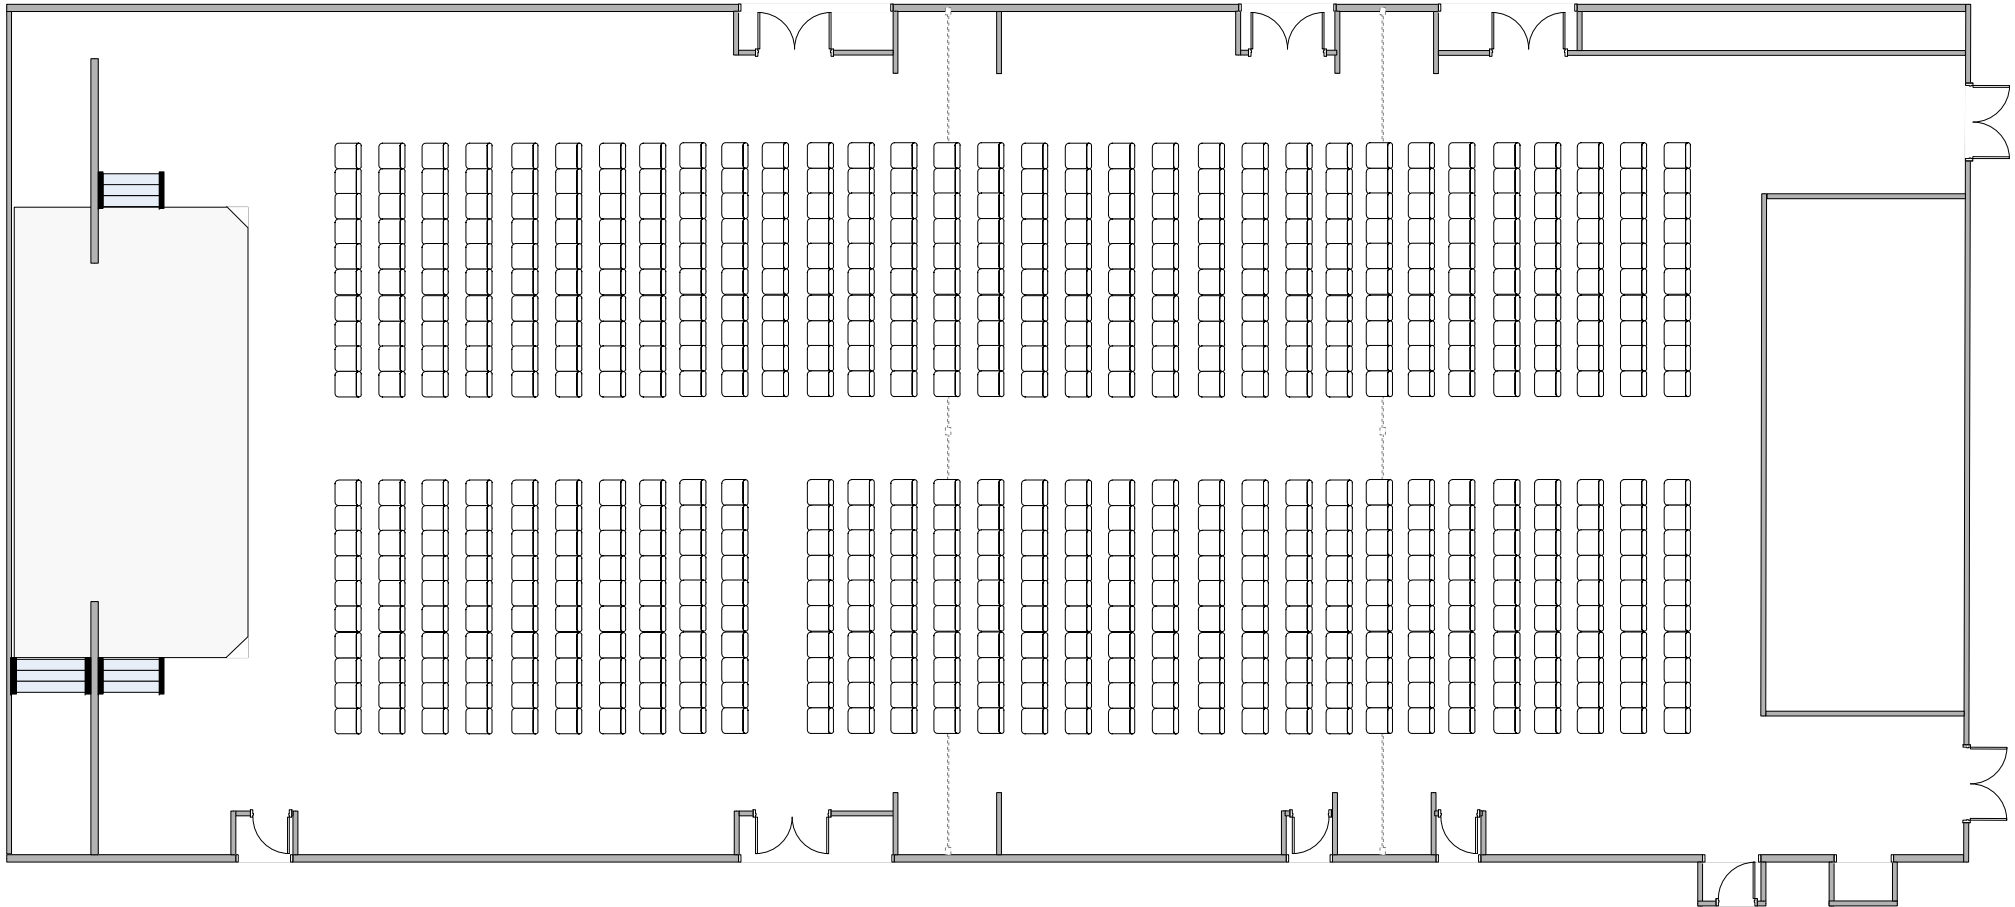

Front Ballroom

Mid Ballroom

Back Ballroom

S/BK - 1:30/1:30

Hub Ballroom Theater for 630