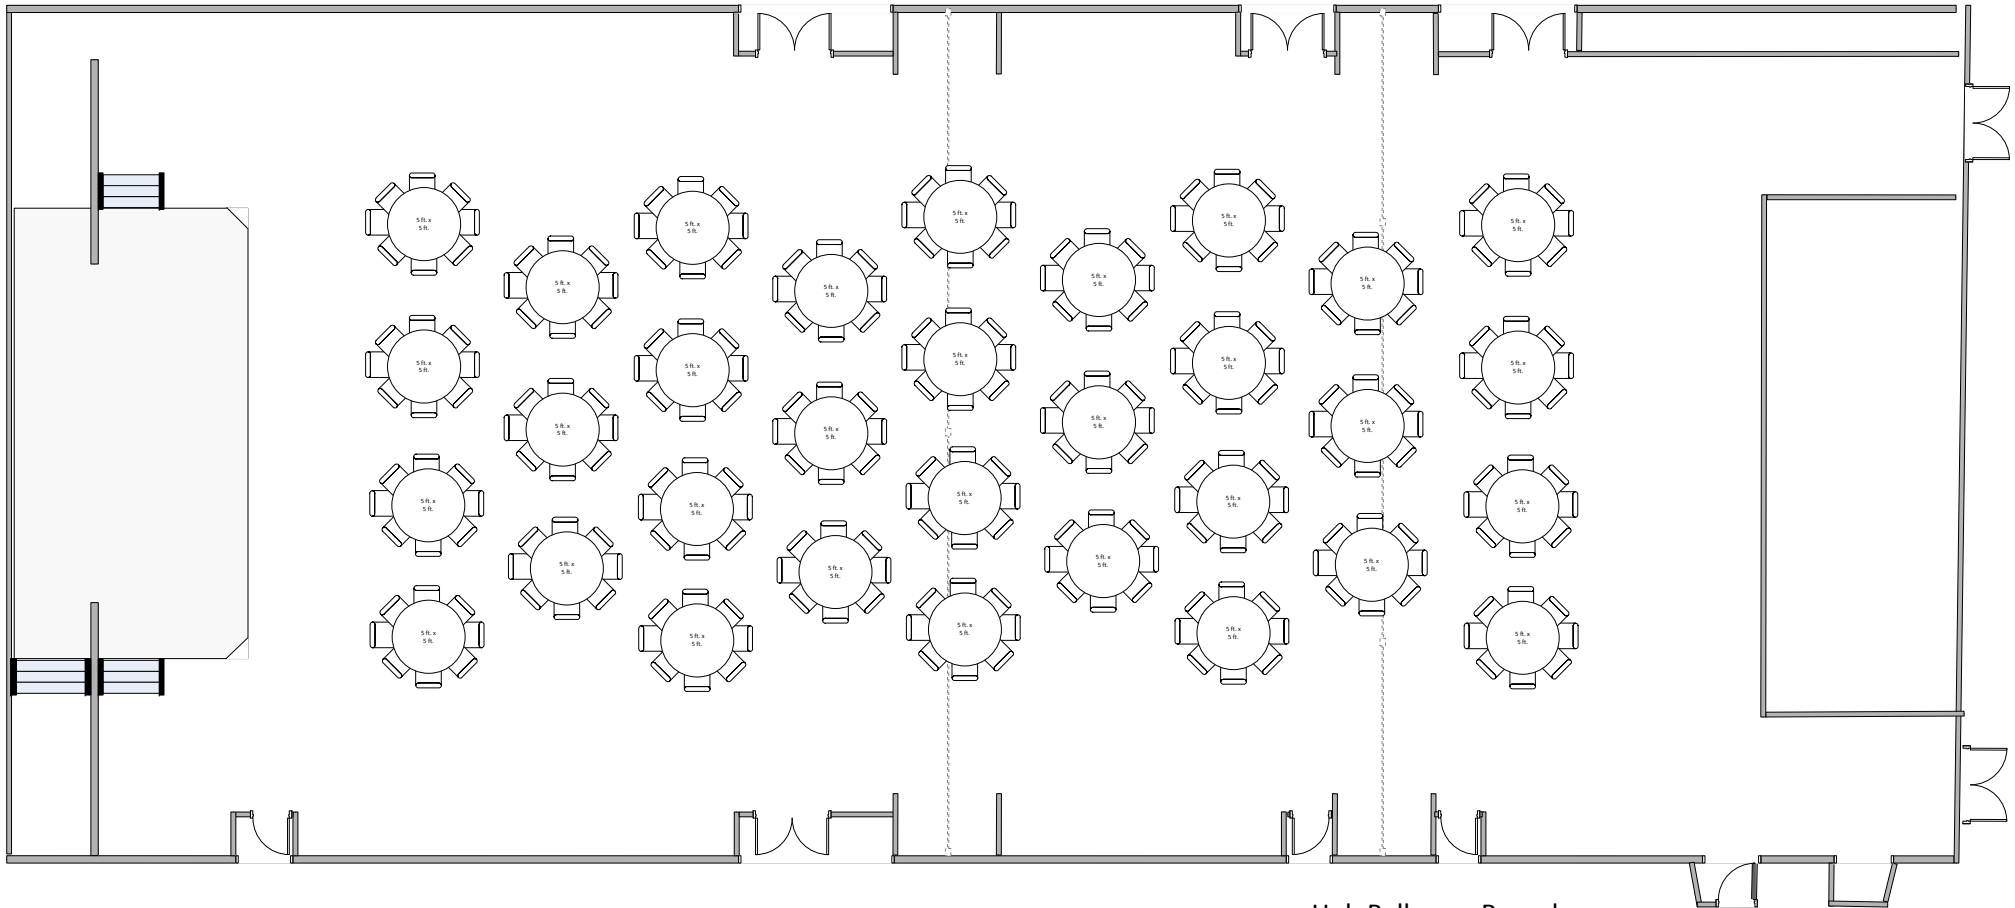

Front Ballroom

Mid Ballroom

Back Ballroom

S/BK - 1:30/1:30

Hub Ballroom Rounds
Seating for 256