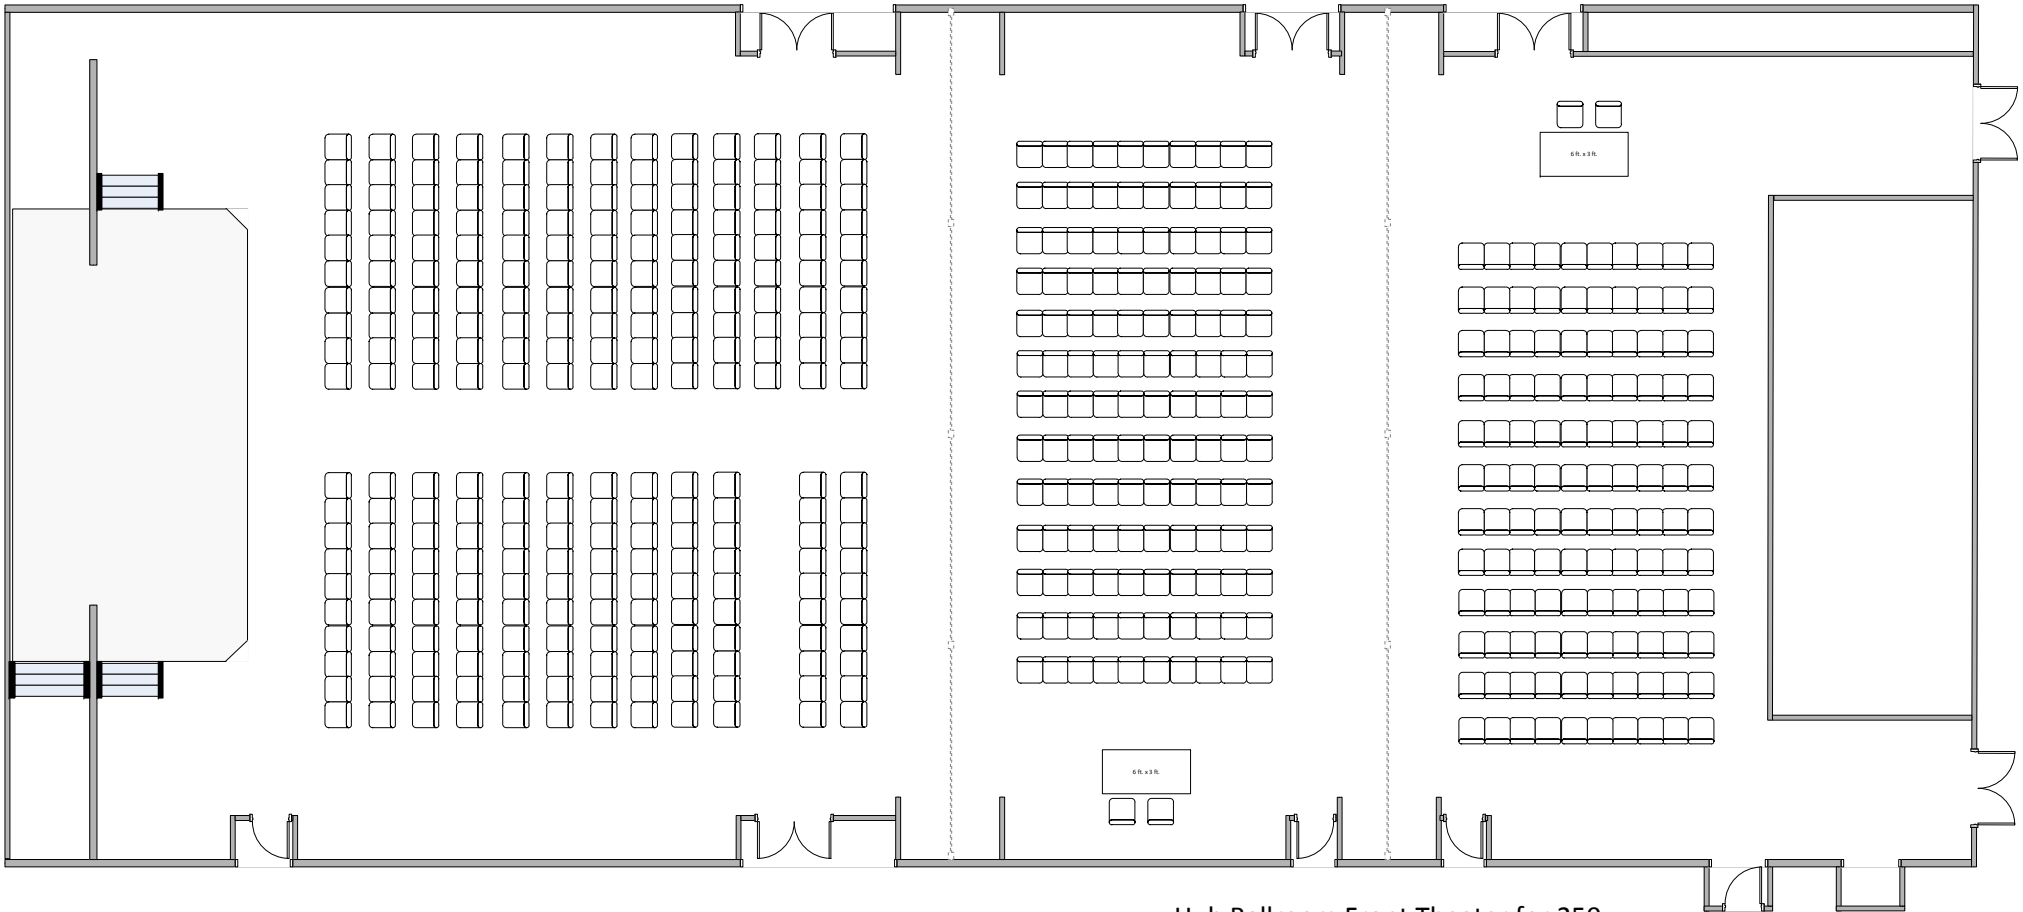

Front Ballroom

Mid Ballroom

Back Ballroom

S/BK - 2:30/1:30

Hub Ballroom Front Theater for 250  
Hub Ballroom Mid Theater for 130  
Hub Ballroom Back Theater for 120