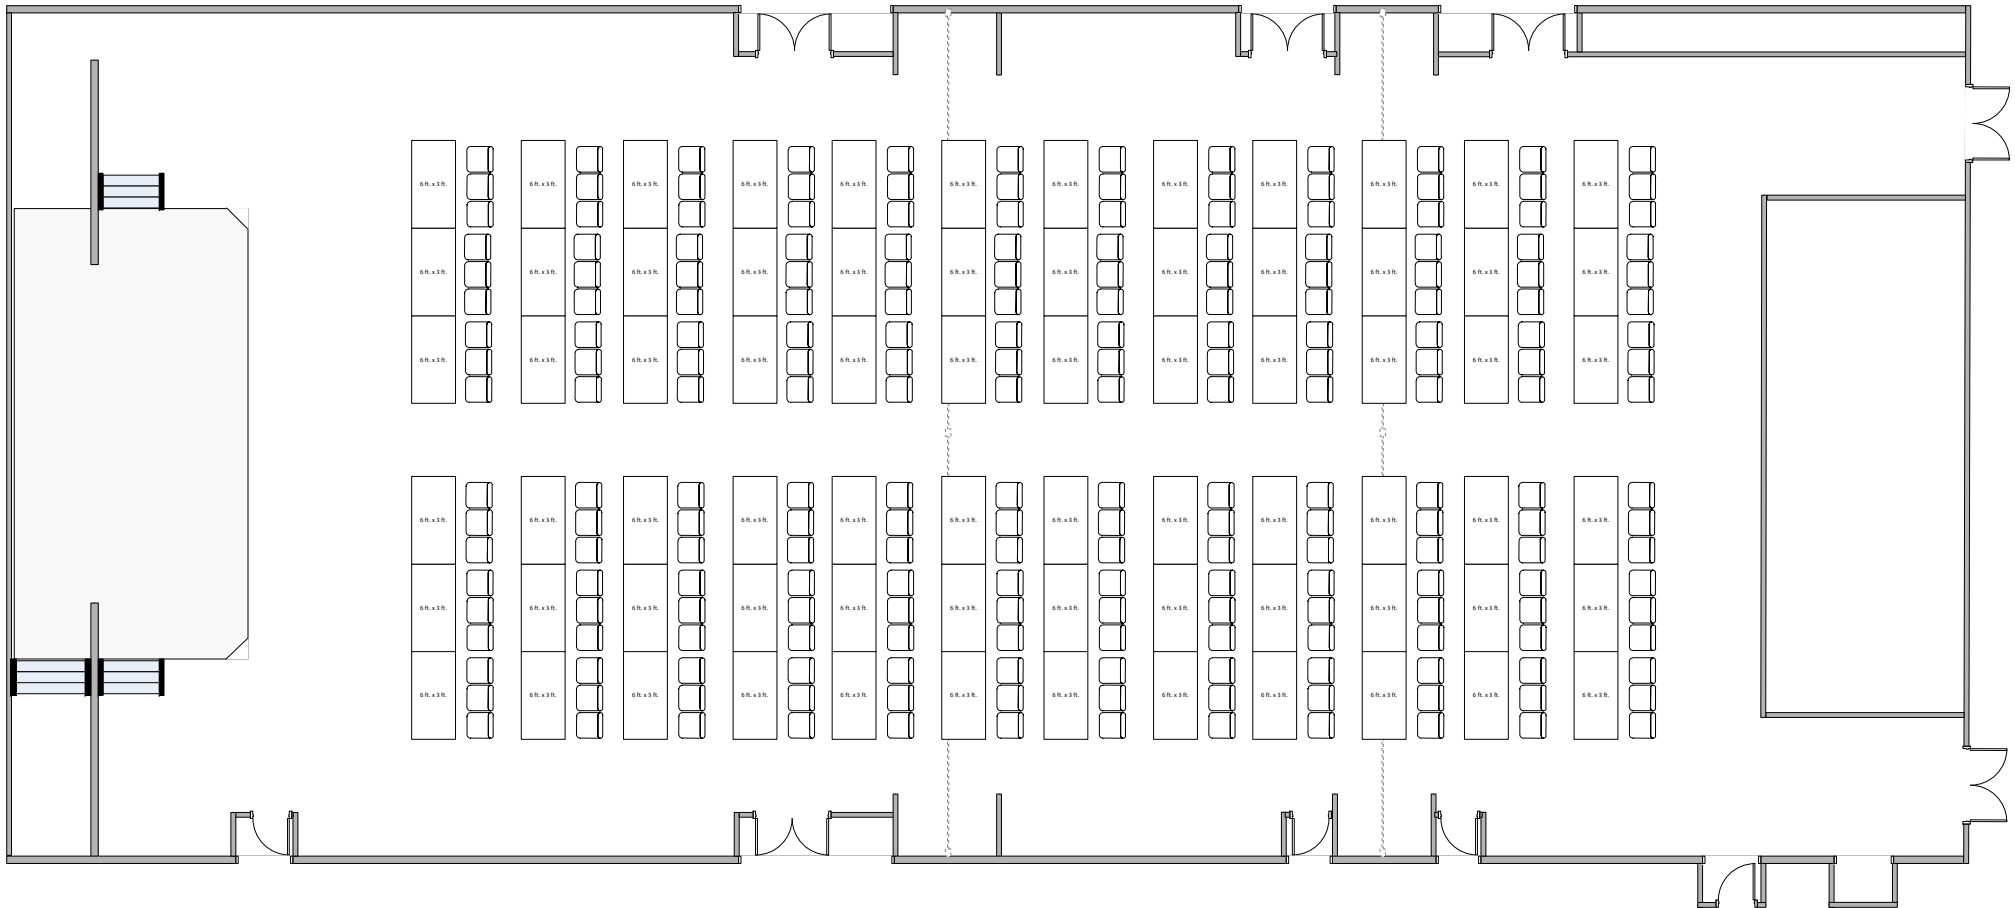

Front Ballroom

Mid Ballroom

Back Ballroom

S/BK - 2:30/1:30

Hub Ballroom Classroom
Seating for 216